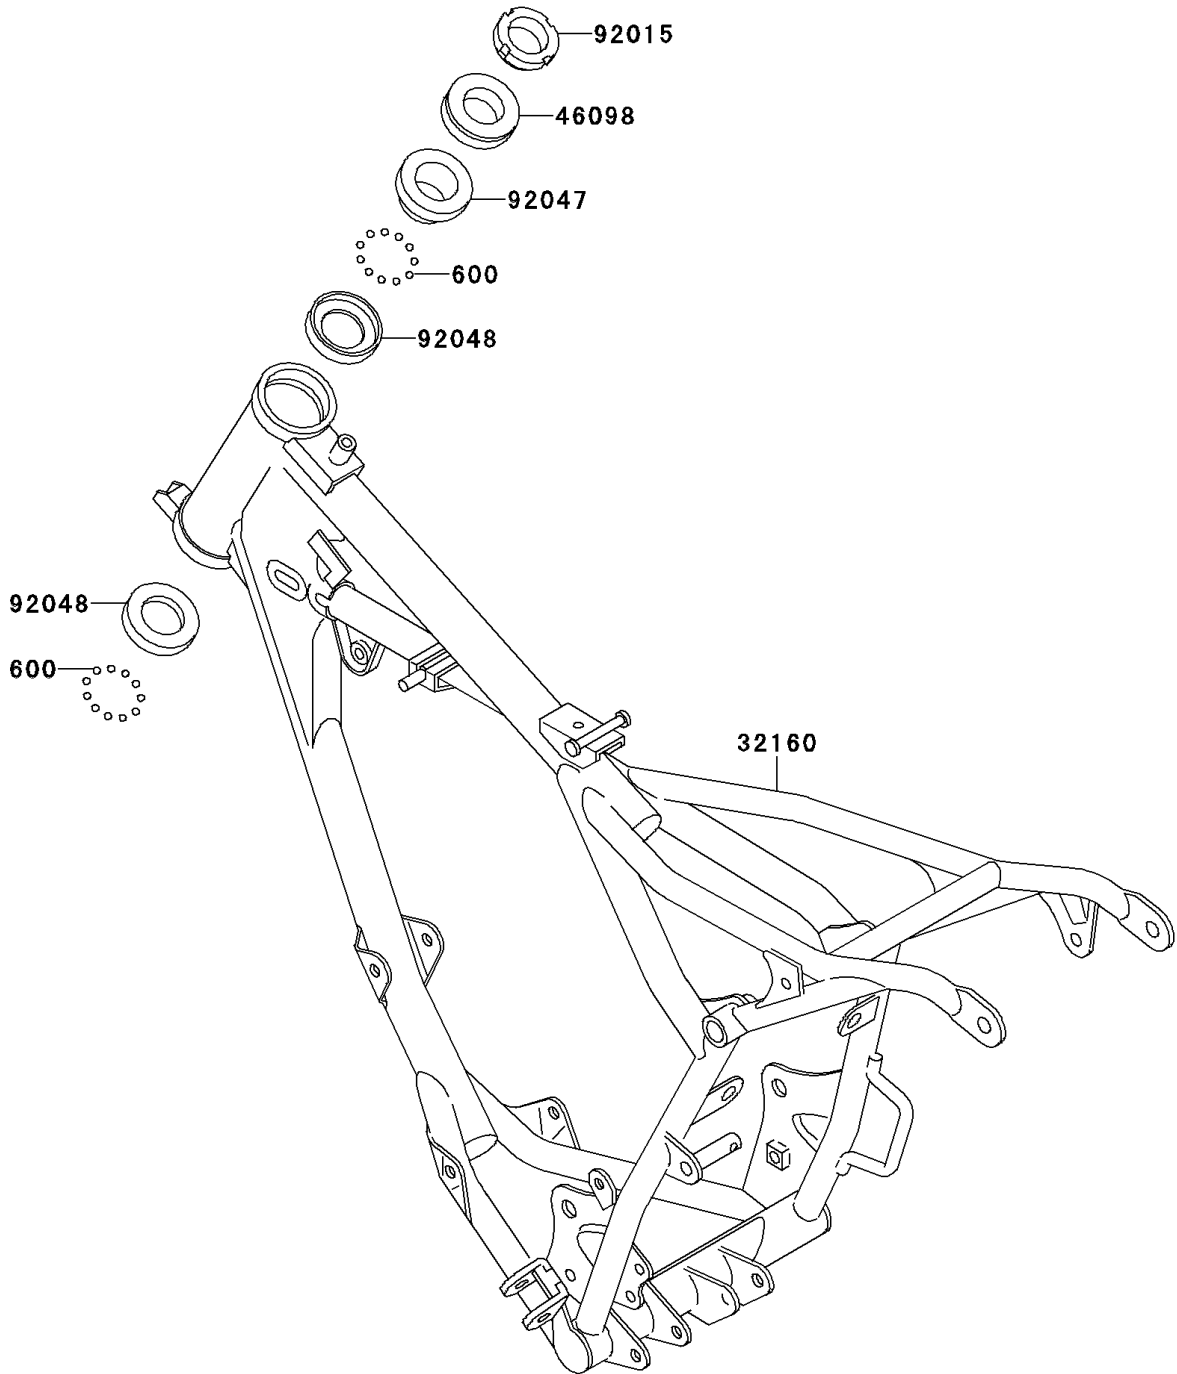

1997 KX60 PARTS DIAGRAM

Frame

F2120

1997 KX60 PARTS LIST

Frame

| ITEM NAME | PART NUMBER | QUANTITY |
|--|-------------|----------|
| BALL-STEEL,3/16" (Ref # 600) | 600A0600 | 46 |
| FRAME-COMP (Ref # 32160) | 32160-1053 | 1 |
| CAP,STEERING STEM (Ref # 46098) | 46098-018 | 1 |
| NUT,STEERING LOCK,25MM (Ref # 92015) | 92015-1222 | 1 |
| CONE,STEERING STEM BEARING (Ref # 92047) | 92047-014 | 1 |
| RACE,STEERING STEM BEARING (Ref # 92048) | 92048-009 | 2 |