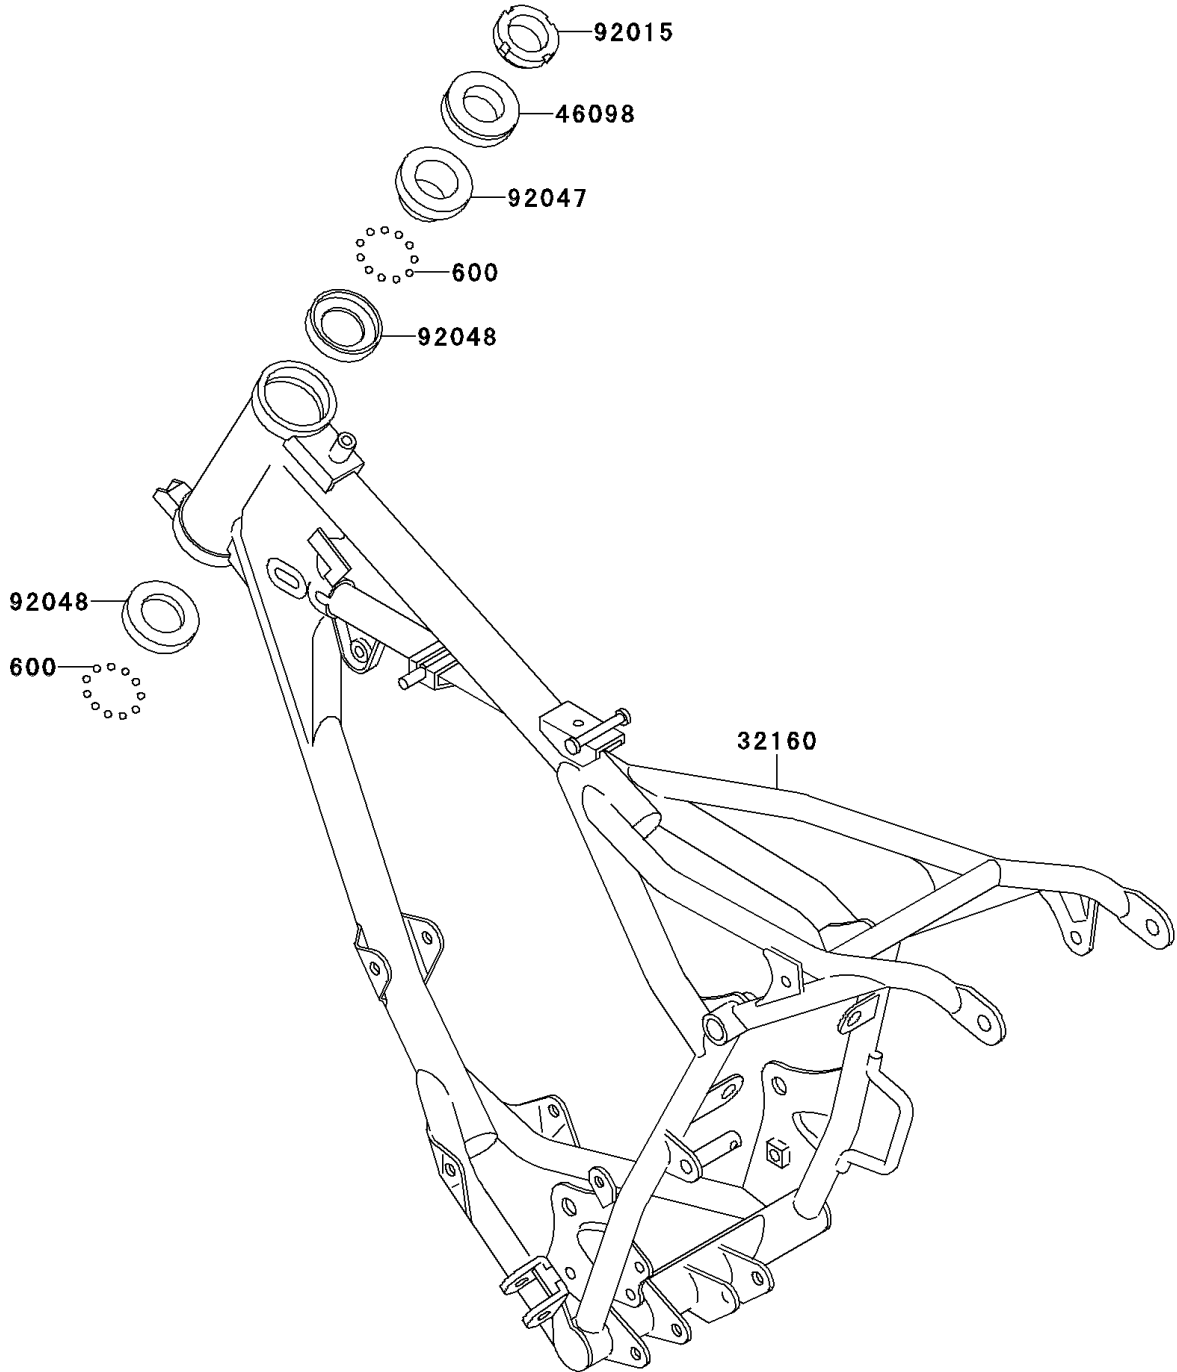

1994 KX60 PARTS DIAGRAM

Frame

F2120

1994 KX60 PARTS LIST

Frame

ITEM NAME	PART NUMBER	QUANTITY
BALL-STEEL,3/16" (Ref # 600)	600A0600	46
FRAME-COMP (Ref # 32160)	32160-1053	1
CAP,STEERING STEM (Ref # 46098)	46098-018	1
NUT,STEERING LOCK,25MM (Ref # 92015)	92015-1222	1
CONE,STEERING STEM BEARING (Ref # 92047)	92047-014	1
RACE,STEERING STEM BEARING (Ref # 92048)	92048-009	2