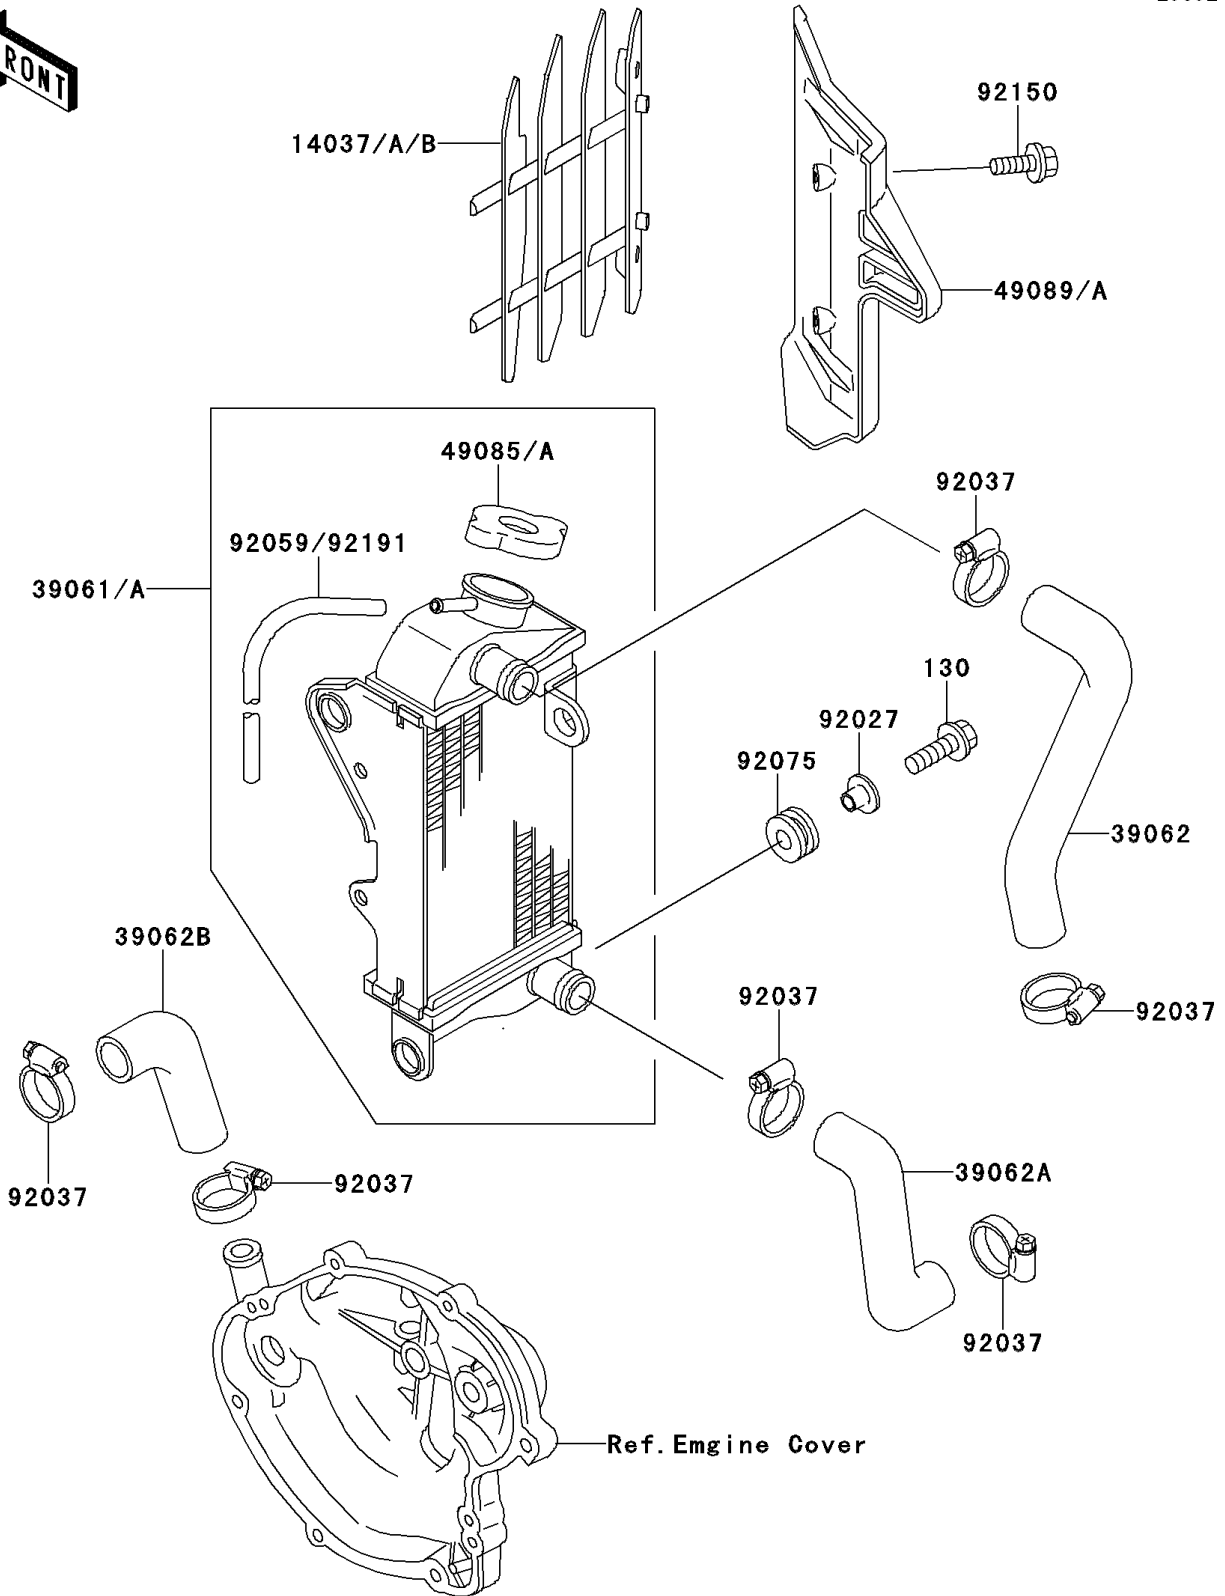

1997 KX60 PARTS DIAGRAM

Radiator

E3032

1997 KX60 PARTS LIST

Radiator

ITEM NAME	PART NUMBER	QUANTITY
BOLT-FLANGED,6X16 (Ref # 130)	130G0616	3
SCREEN,RH,WHITE (Ref # 14037A)	14037-1121-RZ	1
RADIATOR-ASSY (Ref # 39061A)	39061-1238	1
HOSE-COOLING,RADIATOR,UPP (Ref # 39062)	39062-1076	1
HOSE-COOLING,RADIATOR,LWR (Ref # 39062A)	39062-1077	1
HOSE-COOLING (Ref # 39062B)	39062-1078	1
CAP-ASSY-PRESSURE (Ref # 49085A)	49085-1070	1
SHROUD-ENGINE,RH,L.GREEN (Ref # 49089A)	49089-1056-6W	1
COLLAR,L=9.6 (Ref # 92027)	92027-1045	3
CLAMP,COOLING HOSE (Ref # 92037)	92037-1589	6
DAMPER (Ref # 92075)	92075-1185	3
BOLT,FLANGED,6X16 (Ref # 92150)	92150-1506	2
TUBE,5X8X700 (Ref # 92191)	92191-1122	1