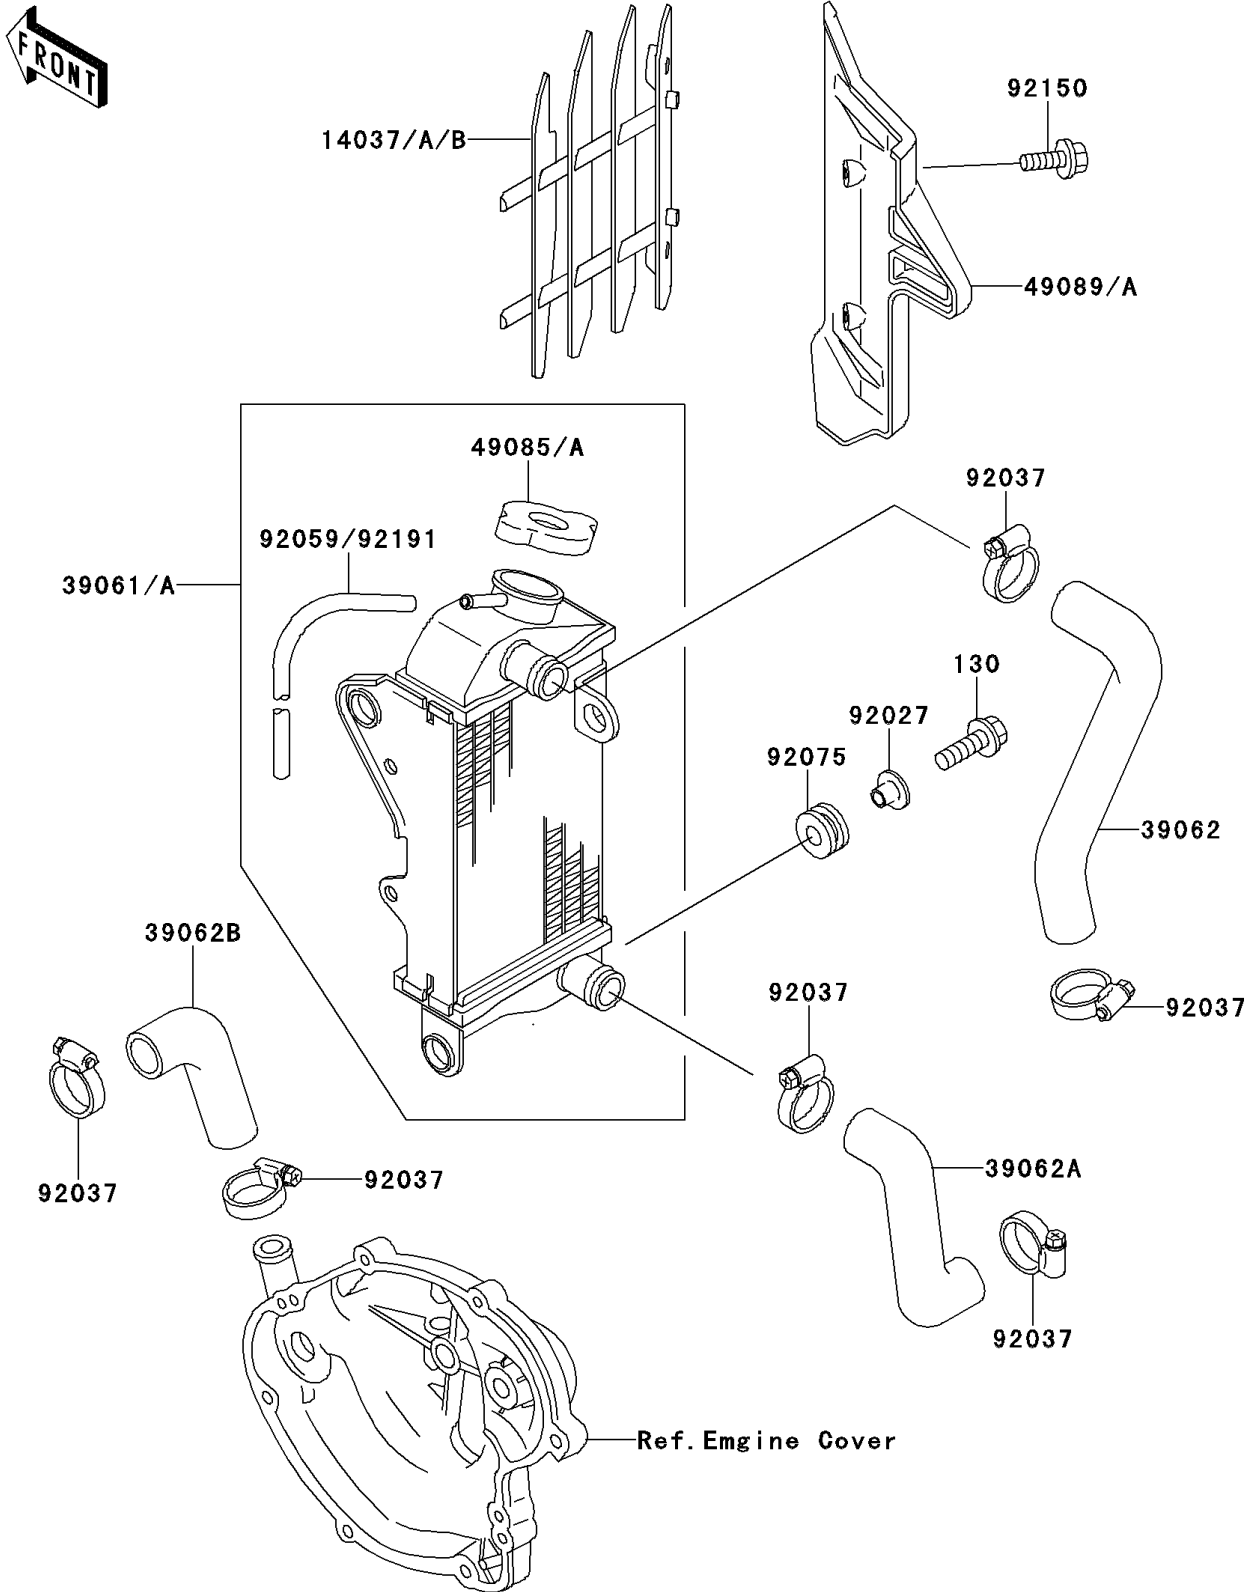

1994 KX60 PARTS DIAGRAM

Radiator

E3032

1994 KX60 PARTS LIST

Radiator

ITEM NAME	PART NUMBER	QUANTITY
BOLT-FLANGED,6X16 (Ref # 130)	130G0616	3
SCREEN,RH,L.GREEN (Ref # 14037B)	14037-1121-6W	1
RADIATOR-ASSY (Ref # 39061)	39061-1059	1
HOSE-COOLING,RADIATOR,UPP (Ref # 39062)	39062-1076	1
HOSE-COOLING,RADIATOR,LWR (Ref # 39062A)	39062-1077	1
HOSE-COOLING (Ref # 39062B)	39062-1078	1
CAP-ASSY-PRESSURE (Ref # 49085)	49085-1066	1
SHROUD-ENGINE,RH,L.GREEN (Ref # 49089A)	49089-1056-6W	1
COLLAR,L=9.6 (Ref # 92027)	92027-1045	3
CLAMP,COOLING HOSE (Ref # 92037)	92037-1589	6
TUBE,5X9X600 (Ref # 92059)	92059-1259	1
DAMPER (Ref # 92075)	92075-1185	3
BOLT,FLANGED,6X16 (Ref # 92150)	92150-1506	2