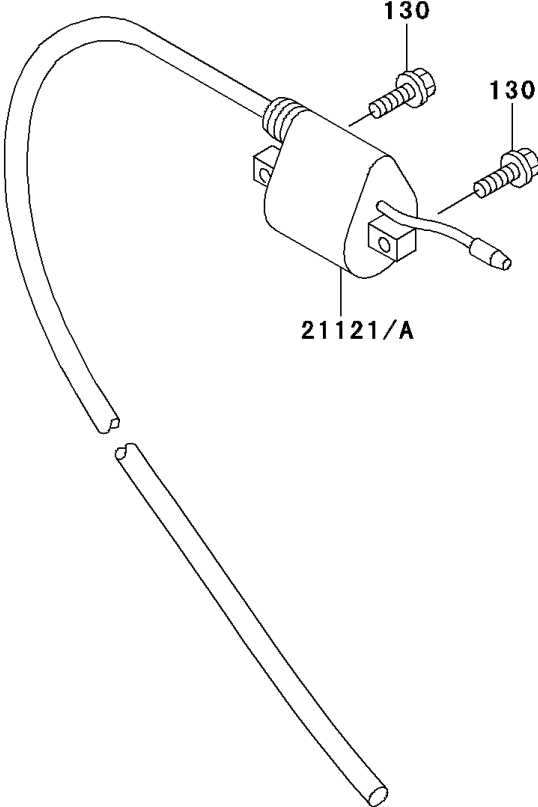

## 1998 KX60 PARTS DIAGRAM

Ignition System

E1830

## 1998 KX60 PARTS LIST

Ignition System

ITEM NAME	PART NUMBER	QUANTITY
BOLT-FLANGED,6X16 (Ref # 130)	130G0616	1
COIL-IGNITION (Ref # 21121)	21121-1186	1
CAP-SPARK PLUG (Ref # 21130)	21130-1062	1
CLAMP (Ref # 92037)	92037-1173	1
PLUG-SPARK,BR9EG(NGK) (Ref # 92070A)	92070-1063	1
PLUG-SPARK,B9EG(NGK) (Ref # 92070B)	92070-1223	1