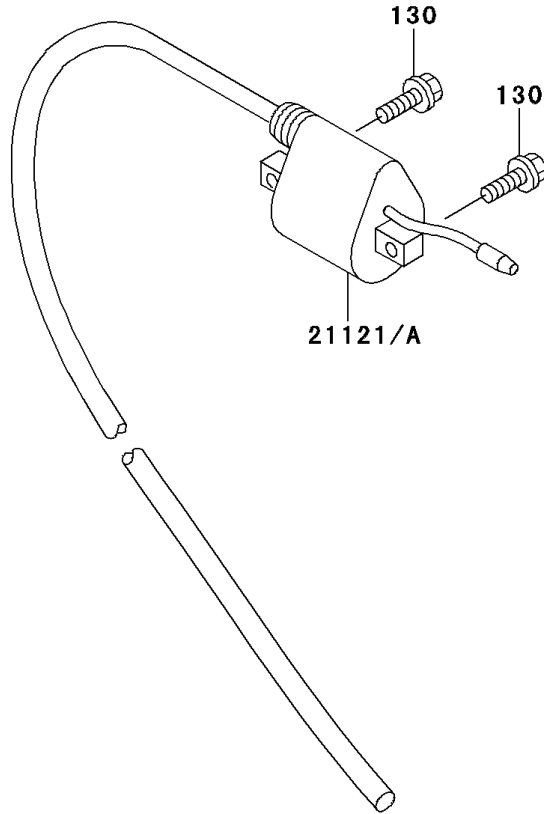

# 1997 KX60 PARTS DIAGRAM

Ignition System

E1830

## 1997 KX60 PARTS LIST

### Ignition System

ITEM NAME	PART NUMBER	QUANTITY
BOLT-FLANGED,6X16 (Ref # 130)	130G0616	2
COIL-IGNITION (Ref # 21121)	21121-1186	1
CAP-SPARK PLUG (Ref # 21130)	21130-1062	1
CLAMP (Ref # 92037)	92037-1173	1
PLUG-SPARK,BR9EG(NGK) (Ref # 92070A)	92070-1063	1
PLUG-SPARK,B9EG(NGK) (Ref # 92070B)	92070-1223	1