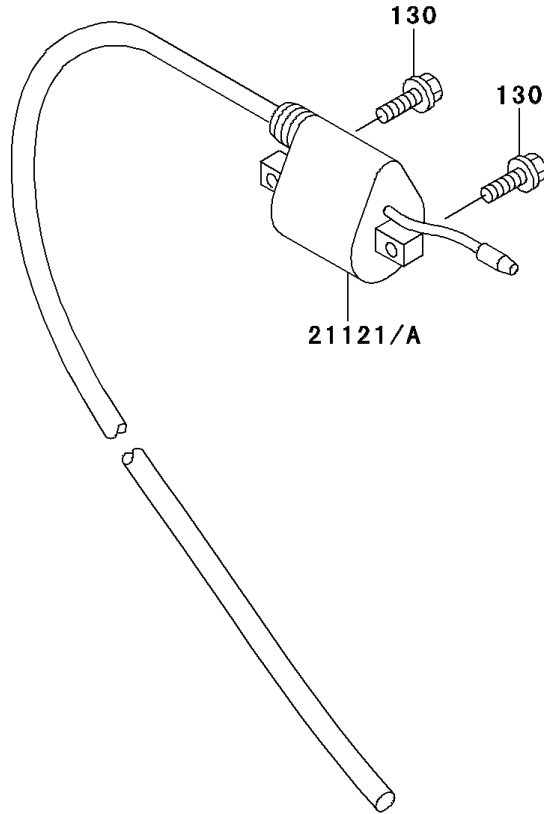

1994 KX60 PARTS DIAGRAM

Ignition System

E1830

1994 KX60 PARTS LIST

Ignition System

| ITEM NAME | PART NUMBER | QUANTITY |
|--------------------------------------|-------------|----------|
| BOLT-FLANGED,6X16 (Ref # 130) | 130G0616 | 2 |
| COIL-IGNITION (Ref # 21121A) | 21121-1232 | 1 |
| CAP-SPARK PLUG (Ref # 21130) | 21130-1062 | 1 |
| CLAMP (Ref # 92037) | 92037-1173 | 1 |
| PLUG-SPARK,B9EG(NGK) (Ref # 92070) | 92070-1058 | 1 |
| PLUG-SPARK,BR9EG(NGK) (Ref # 92070A) | 92070-1063 | 1 |