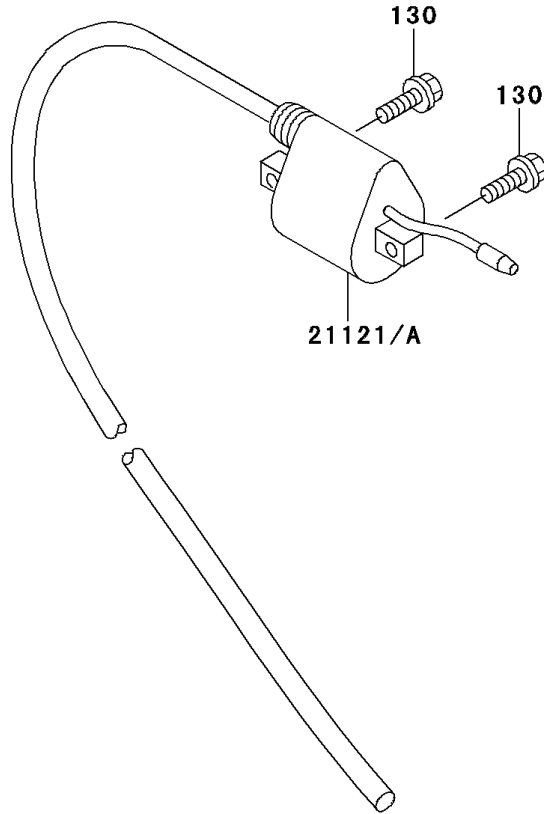

1994 KX60 PARTS DIAGRAM

Ignition System

E1830

1994 KX60 PARTS LIST

Ignition System

ITEM NAME	PART NUMBER	QUANTITY
BOLT-FLANGED,6X16 (Ref # 130)	130G0616	2
COIL-IGNITION (Ref # 21121A)	21121-1232	1
CAP-SPARK PLUG (Ref # 21130)	21130-1062	1
CLAMP (Ref # 92037)	92037-1173	1
PLUG-SPARK,B9EG(NGK) (Ref # 92070)	92070-1058	1
PLUG-SPARK,BR9EG(NGK) (Ref # 92070A)	92070-1063	1