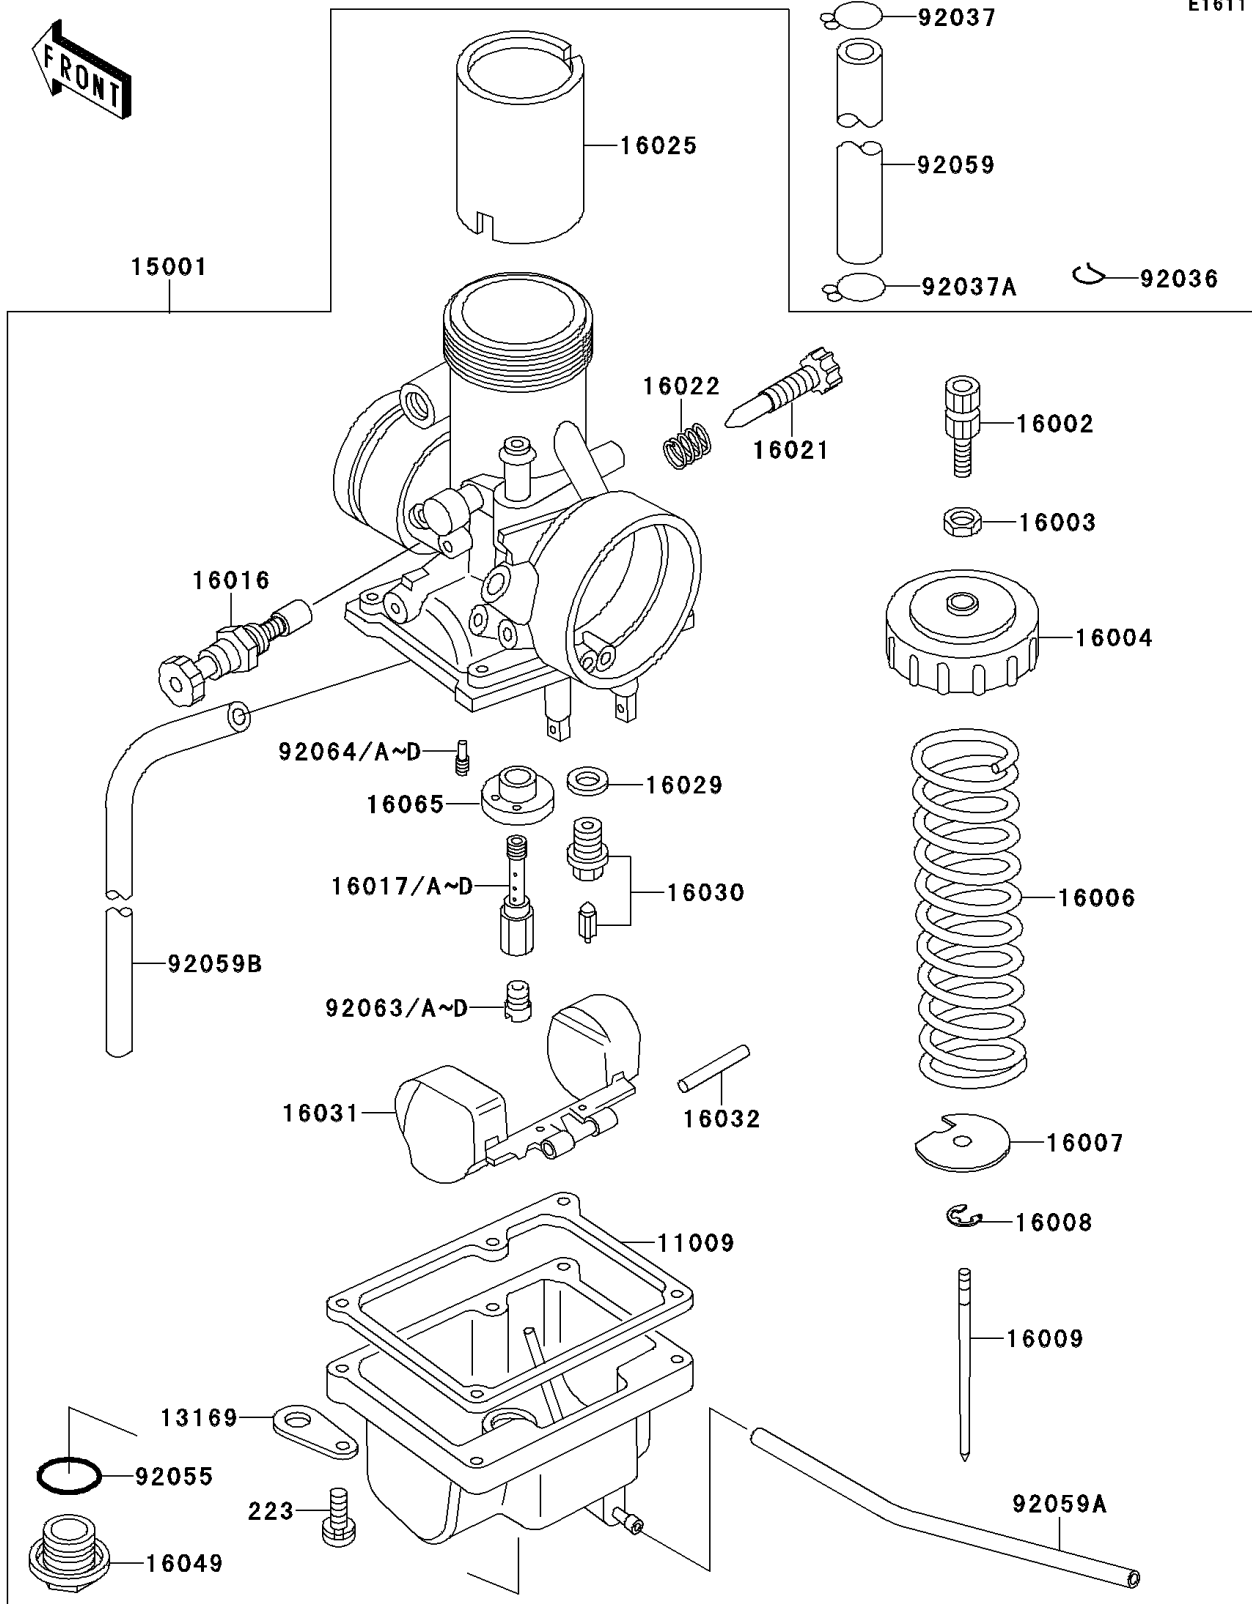

1994 KX60 PARTS DIAGRAM

Carburetor

E1611

1994 KX60 PARTS LIST

Carburetor

ITEM NAME	PART NUMBER	QUANTITY
GASKET,FLOAT CHAMBER (Ref # 11009)	11009-1147	1
PLATE,TUBE CLAMP (Ref # 13169)	13169-1226	1
CARBURETOR-ASSY (Ref # 15001)	15001-1384	1
ADJUSTER-CABLE (Ref # 16002)	16002-011	1
NUT,ADJUST LOCK (Ref # 16003)	16003-006	1
CAP-CHAMBER (Ref # 16004)	16004-025	1
SPRING,THROTTLE VALVE (Ref # 16006)	16006-023	1
SEAT-SPRING,THROTTLE VALVE (Ref # 16007)	16007-023	1
CLAMP,E-TYPE (Ref # 16008)	16008-010	1
NEEDLE-JET,5I14 (Ref # 16009)	16009-1220	1
PLUNGER,STARTER (Ref # 16016)	16016-1052	1
JET-NEEDLE,N-8 (Ref # 16017)	16017-1215	1
JET-NEEDLE,O-0 (Ref # 16017A)	16017-1216	1
JET-NEEDLE,O-2 (Ref # 16017B)	16017-1217	1
JET-NEEDLE,N-6 (Ref # 16017C)	16017-1259	1
JET-NEEDLE,N-4 (Ref # 16017D)	16017-1268	1
SCREW-THROTTLE STOP (Ref # 16021)	16021-1104	1
SPRING,THROTTLE STOP SCREW (Ref # 16022)	16022-005	1
VALVE-THROTTLE,CA2.0 (Ref # 16025)	16025-1107	1
GASKET,FLOAT VALVE SEAT (Ref # 16029)	16029-004	1
VALVE-FLOAT,2.5 (Ref # 16030)	16030-005	1
FLOAT (Ref # 16031)	16031-1005	1
PIN,FLOAT (Ref # 16032)	16032-003	1
COVER-MAIN JET (Ref # 16049)	16049-1001	1
HOLDER,JET NEEDLE (Ref # 16065)	16065-1020	1
RING-SNAP (Ref # 92036)	92036-018	1
CLAMP,TUBE (Ref # 92037)	92037-147	1
CLAMP (Ref # 92037A)	92037-1712	1
RING-O,MAIN JET COVER (Ref # 92055)	92055-1061	1