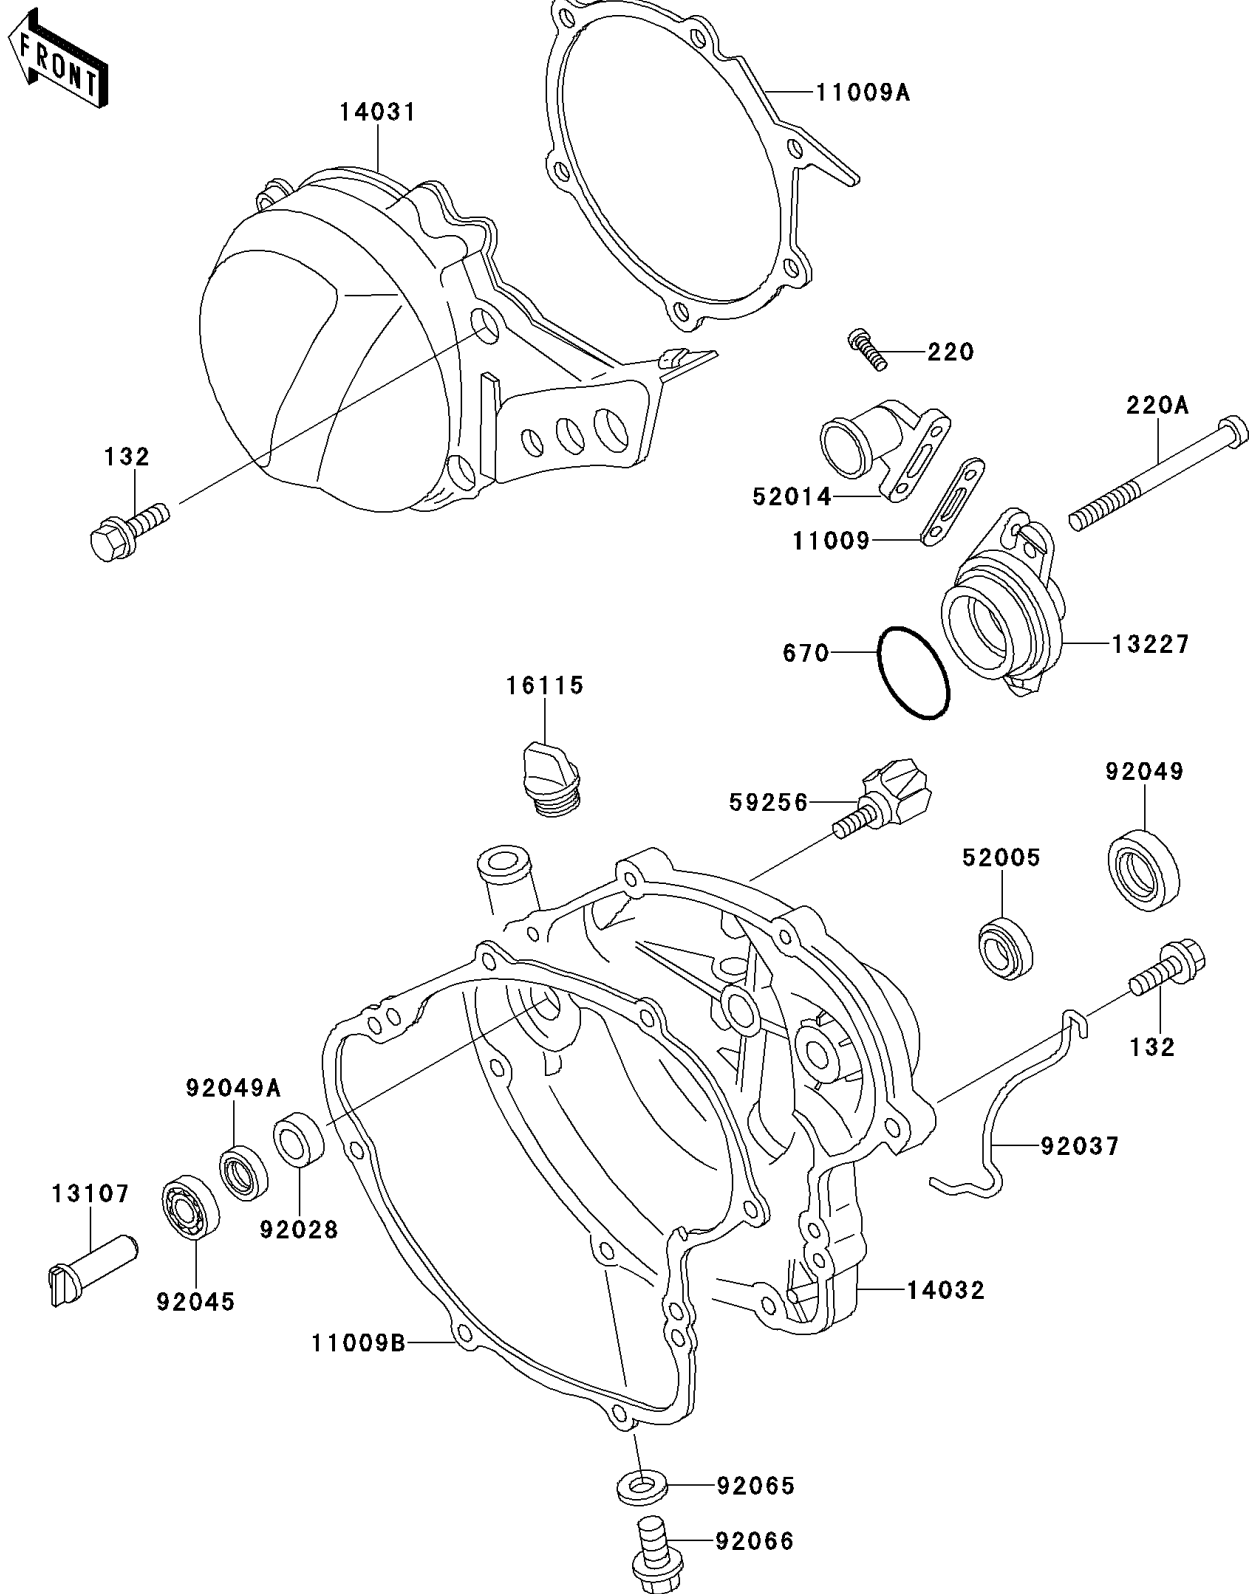

1997 KX60 PARTS DIAGRAM

Engine Cover(s)

E1431

1997 KX60 PARTS LIST

Engine Cover(s)

ITEM NAME	PART NUMBER	QUANTITY
BOLT-FLANGED-SMALL (Ref # 132)	132G0625	12
SCREW-PAN-CROS (Ref # 220)	220B0520	2
SCREW-PAN-CROS,6X75 (Ref # 220A)	220B0675	2
O RING,39MM (Ref # 670)	670B3039	1
GASKET,ELBOW (Ref # 11009)	11009-1952	1
GASKET,GENERATOR COVER (Ref # 11009A)	11009-1974	1
GASKET,CLUTCH COVER (Ref # 11009B)	11009-1976	1
SHAFT,WATER PUMP (Ref # 13107)	13107-1123	1
HOUSING,WATER PUMP (Ref # 13227)	13227-1069	1
COVER-GENERATOR (Ref # 14031)	14031-1215	1
COVER-CLUTCH (Ref # 14032)	14032-1246	1
CAP-OIL FILLER (Ref # 16115)	16115-018	1
GAUGE,OIL LEVEL (Ref # 52005)	52005-1055	1
ELBOW (Ref # 52014)	52014-1067	1
IMPELLER,WATER PUMP (Ref # 59256)	59256-1052	1
BUSHING (Ref # 92028)	92028-1317	1
CLAMP,TUBE (Ref # 92037)	92037-1236	1
BEARING-BALL,608MC3 (Ref # 92045)	92045-1305	1
SEAL-OIL,SB16244 (Ref # 92049)	92049-002	1
SEAL-OIL,MHSD8X18X10J-1 (Ref # 92049A)	92049-1366	1
GASKET,10.5X16X1,DRAIN PLUG (Ref # 92065)	92065-058	1
PLUG,DRAIN (Ref # 92066)	92066-1241	1