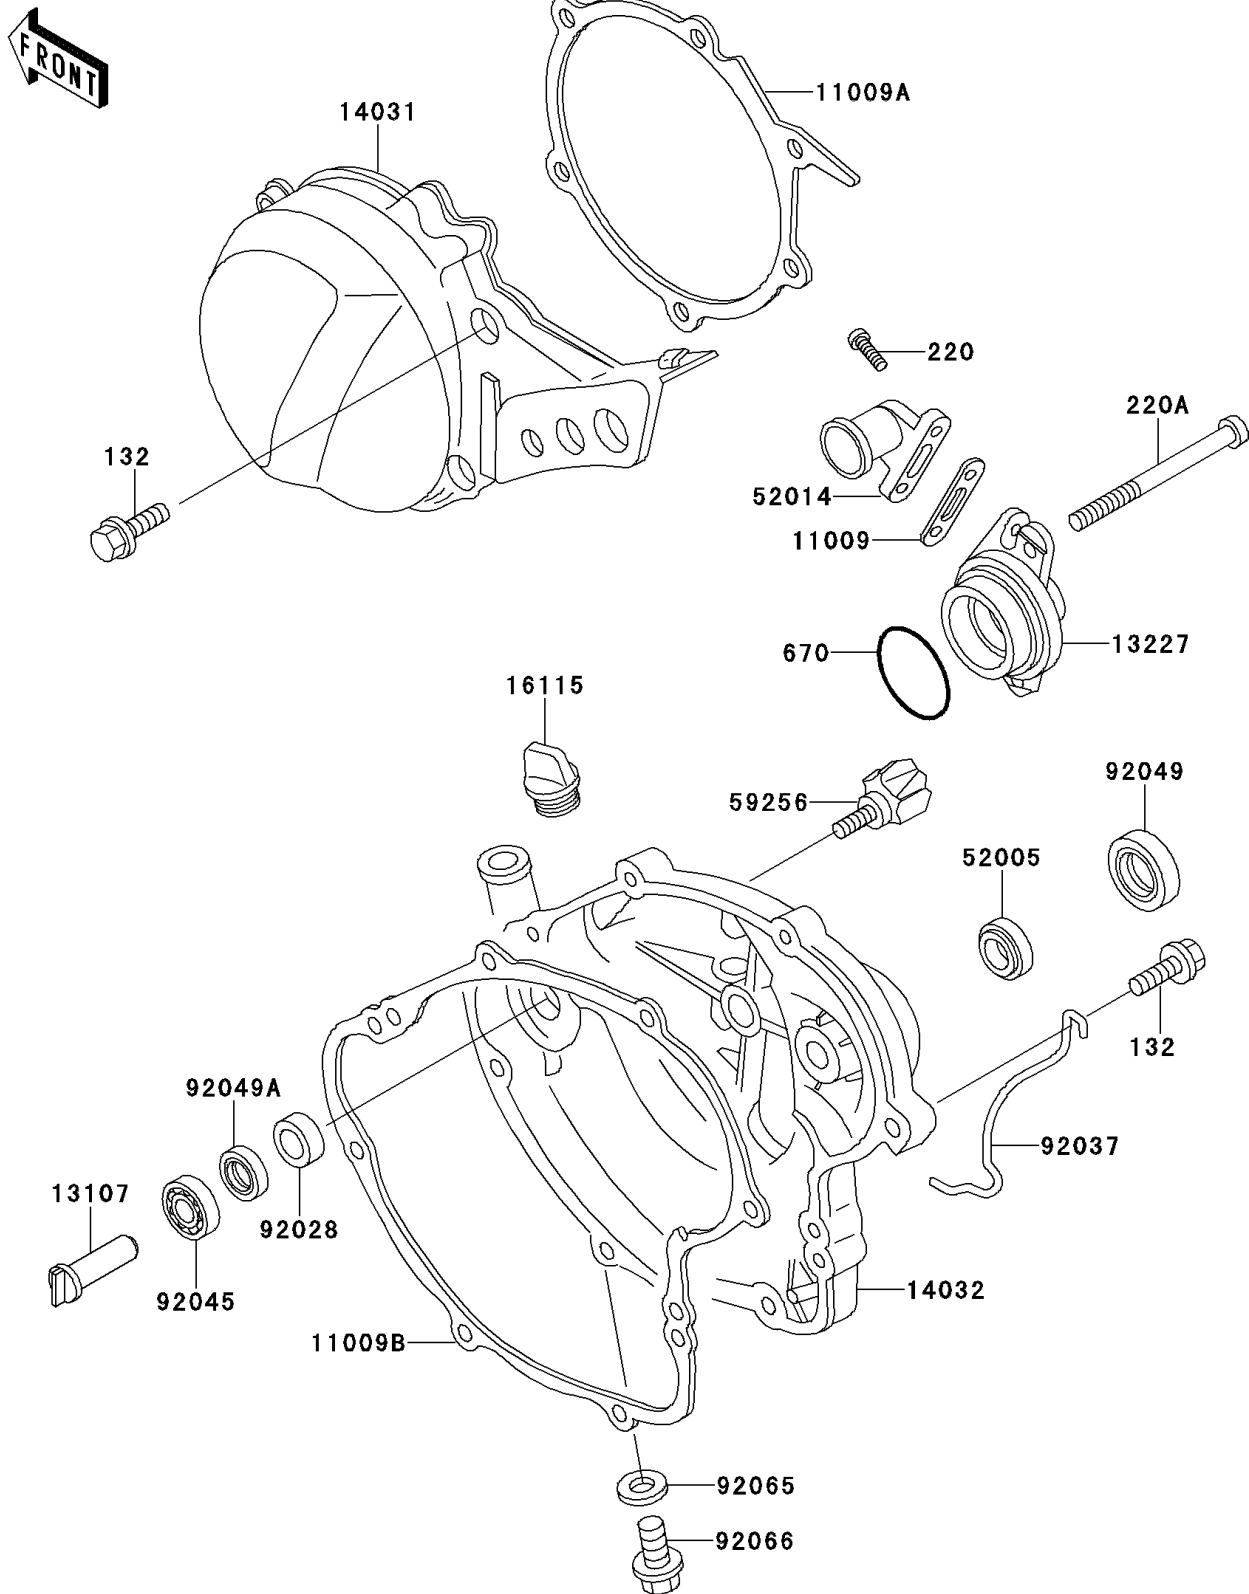

1994 KX60 PARTS DIAGRAM

Engine Cover(s)

E1431

1994 KX60 PARTS LIST

Engine Cover(s)

ITEM NAME	PART NUMBER	QUANTITY
BOLT-FLANGED-SMALL (Ref # 132)	132G0625	12
SCREW-PAN-CROS (Ref # 220)	220B0520	2
SCREW-PAN-CROS,6X75 (Ref # 220A)	220B0675	2
O RING,39MM (Ref # 670)	670B3039	1
GASKET,ELBOW (Ref # 11009)	11009-1952	1
GASKET,GENERATOR COVER (Ref # 11009A)	11009-1974	1
GASKET,CLUTCH COVER (Ref # 11009B)	11009-1976	1
SHAFT,WATER PUMP (Ref # 13107)	13107-1123	1
HOUSING,WATER PUMP (Ref # 13227)	13227-1069	1
COVER-GENERATOR (Ref # 14031)	14031-1215	1
COVER-CLUTCH (Ref # 14032)	14032-1246	1
CAP-OIL FILLER (Ref # 16115)	16115-018	1
GAUGE,OIL LEVEL (Ref # 52005)	52005-1055	1
ELBOW (Ref # 52014)	52014-1067	1
IMPELLER,WATER PUMP (Ref # 59256)	59256-1052	1
BUSHING (Ref # 92028)	92028-1317	1
CLAMP,TUBE (Ref # 92037)	92037-1236	1
BEARING-BALL,608MC3 (Ref # 92045)	92045-1305	1
SEAL-OIL,SB16244 (Ref # 92049)	92049-002	1
SEAL-OIL,MHSD8X18X10J-1 (Ref # 92049A)	92049-1366	1
GASKET,10.5X16X1,DRAIN PLUG (Ref # 92065)	92065-058	1
PLUG,DRAIN (Ref # 92066)	92066-1241	1