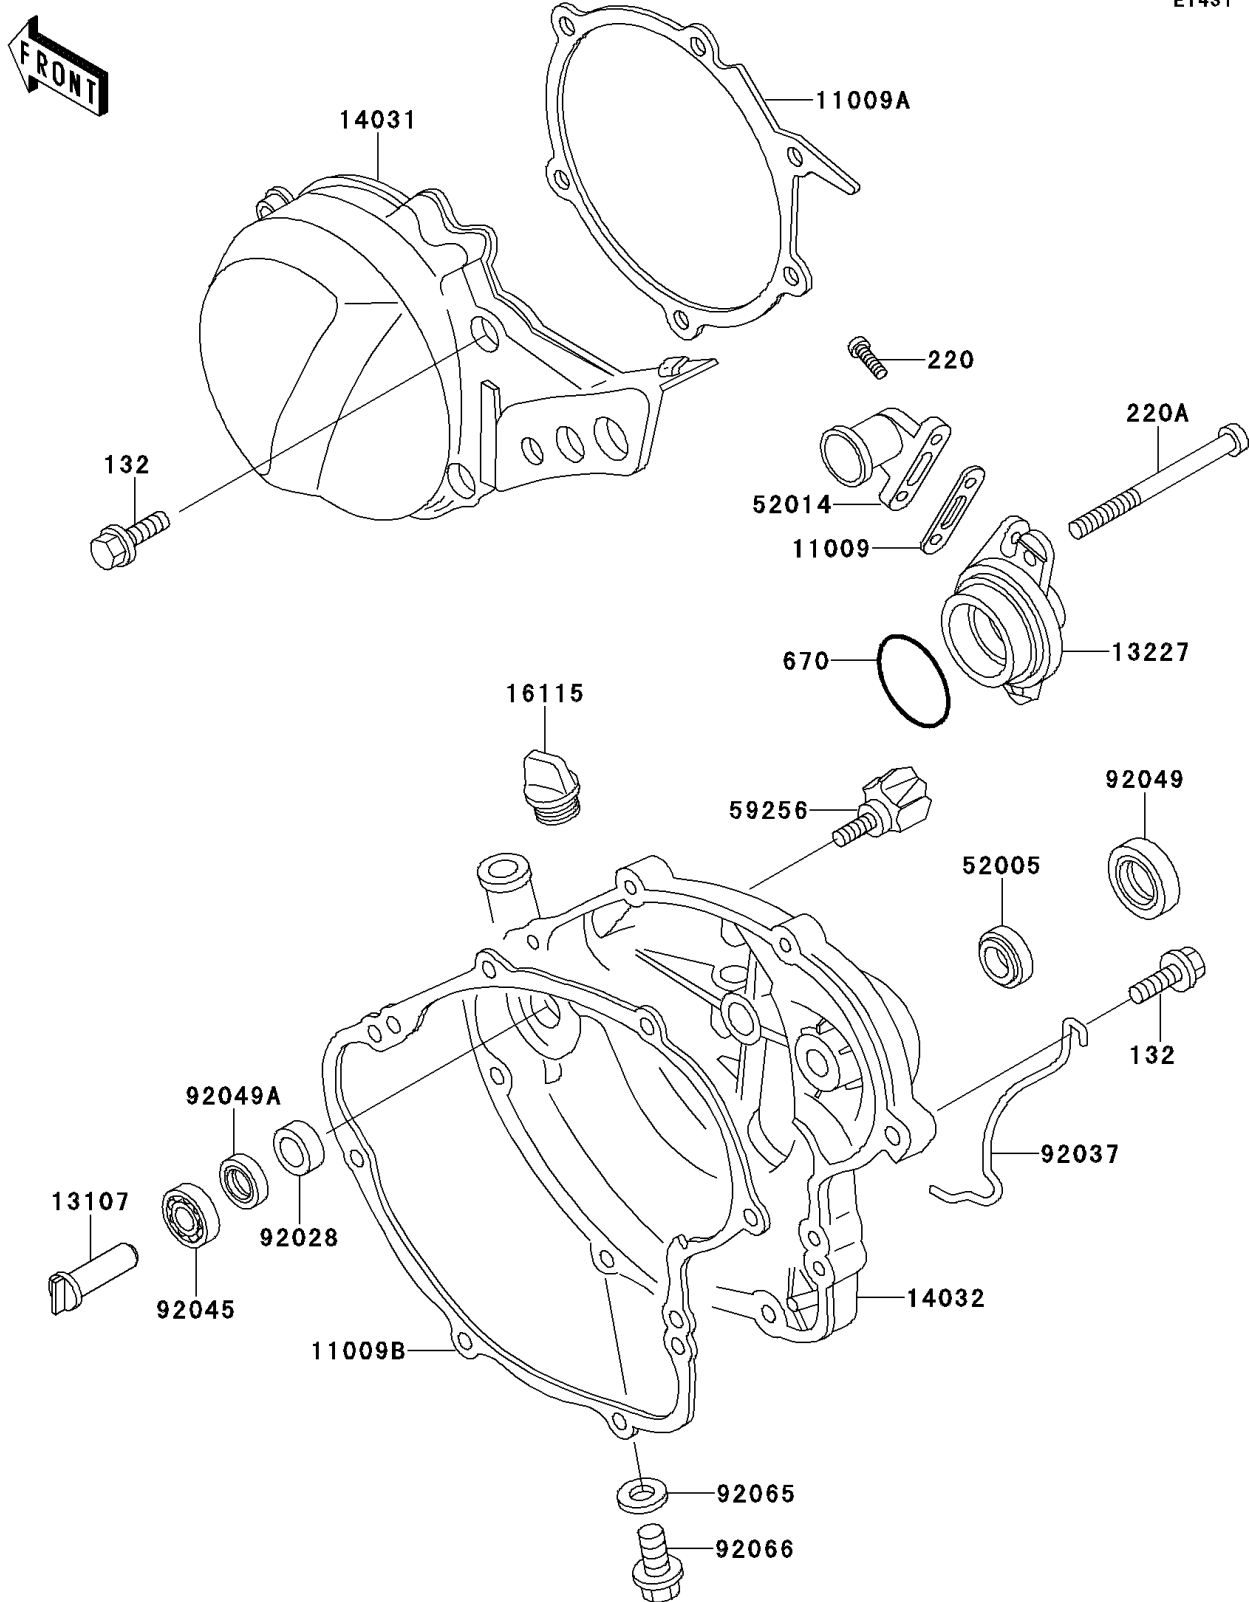

# 1994 KX60 PARTS DIAGRAM

Engine Cover(s)

E1431

# 1994 KX60 PARTS LIST

## Engine Cover(s)

ITEM NAME	PART NUMBER	QUANTITY
BOLT-FLANGED-SMALL (Ref # 132)	132G0625	12
SCREW-PAN-CROS (Ref # 220)	220B0520	2
SCREW-PAN-CROS,6X75 (Ref # 220A)	220B0675	2
O RING,39MM (Ref # 670)	670B3039	1
GASKET,ELBOW (Ref # 11009)	11009-1952	1
GASKET,GENERATOR COVER (Ref # 11009A)	11009-1974	1
GASKET,CLUTCH COVER (Ref # 11009B)	11009-1976	1
SHAFT,WATER PUMP (Ref # 13107)	13107-1123	1
HOUSING,WATER PUMP (Ref # 13227)	13227-1069	1
COVER-GENERATOR (Ref # 14031)	14031-1215	1
COVER-CLUTCH (Ref # 14032)	14032-1246	1
CAP-OIL FILLER (Ref # 16115)	16115-018	1
GAUGE,OIL LEVEL (Ref # 52005)	52005-1055	1
ELBOW (Ref # 52014)	52014-1067	1
IMPELLER,WATER PUMP (Ref # 59256)	59256-1052	1
BUSHING (Ref # 92028)	92028-1317	1
CLAMP,TUBE (Ref # 92037)	92037-1236	1
BEARING-BALL,608MC3 (Ref # 92045)	92045-1305	1
SEAL-OIL,SB16244 (Ref # 92049)	92049-002	1
SEAL-OIL,MHSD8X18X10J-1 (Ref # 92049A)	92049-1366	1
GASKET,10.5X16X1,DRAIN PLUG (Ref # 92065)	92065-058	1
PLUG,DRAIN (Ref # 92066)	92066-1241	1