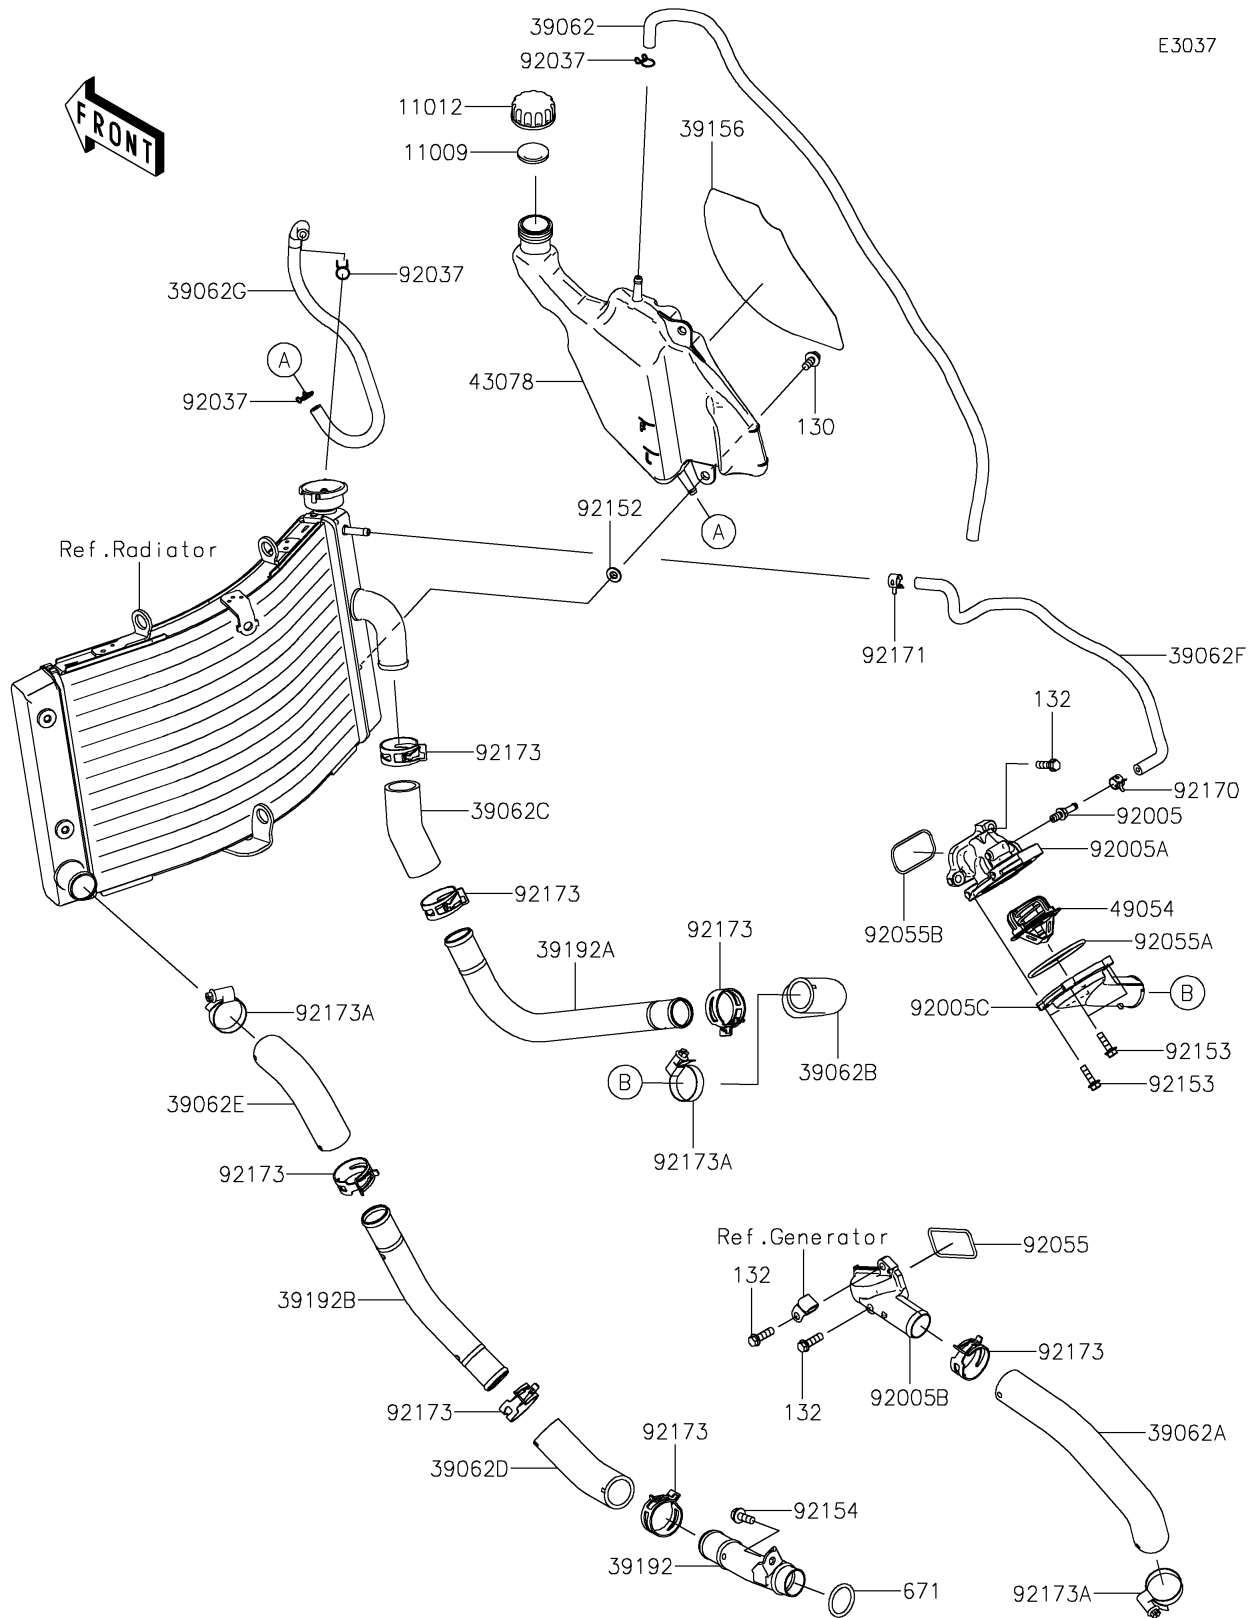

# 2021 Ninja® ZX™-10RR (US) PARTS DIAGRAM

## Water Pipe

### Water Pipe

ITEM NAME	PART NUMBER	QUANTITY
GASKET,RESERVOIR TANK CAP (Ref # 11009)	11009-1145	1
CAP (Ref # 11012)	11012-1084	1
HOSE-COOLING,OVER FLOW (Ref # 39062)	39062-0729	1
HOSE,WATER PUMP-FITTING (Ref # 39062A)	39062-0738	1
HOSE-COOLING,THERMO CAP-W/PIPE (Ref # 39062B)	39062-0913	1
HOSE-COOLING,W/PIPE-RADIATOR (Ref # 39062C)	39062-0914	1
HOSE-COOLING (Ref # 39062D)	39062-0915	1
HOSE-COOLING,RADIATOR-W/PIPE (Ref # 39062E)	39062-0916	1
HOSE-COOLING,THERMO CASE-RAD. (Ref # 39062F)	39062-0917	1
HOSE-COOLING,RETURN (Ref # 39062G)	39062-0921	1
PAD,RESERVOIR (Ref # 39156)	39156-2616	1
PIPE,TUBE(RADIATOR)-WATER PUMP (Ref # 39192)	39192-0617	1
PIPE-WATER (Ref # 39192A)	39192-0677	1
PIPE-WATER (Ref # 39192B)	39192-0678	1
RESERVOIR (Ref # 43078)	43078-0609	1
THERMOSTAT (Ref # 49054)	49054-0004	1
FITTING (Ref # 92005)	92005-0826	1
FITTING,THERMO CASE (Ref # 92005A)	92005-0901	1
FITTING,CYLINDER (Ref # 92005B)	92005-0982	1
FITTING,THERMO CAP (Ref # 92005C)	92005-1412	1
CLAMP,TUBE (Ref # 92037)	92037-147	3
RING-O (Ref # 92055)	92055-0209	1
RING-O,53.5X2.6 (Ref # 92055A)	92055-0831	1
RING-O,27.6X49.6X1.9 (Ref # 92055B)	92055-0913	1
COLLAR (Ref # 92152)	92152-1414	2
BOLT,FLANGED,5X18 (Ref # 92153)	92153-1588	4
BOLT,FLANGED-SMALL,6X16 (Ref # 92154)	92154-1893	1
CLAMP (Ref # 92170)	92170-1493	1
CLAMP (Ref # 92171)	92171-0719	1

### Water Pipe

ITEM NAME	PART NUMBER	QUANTITY
CLAMP,34MM (Ref # 92173)	92173-1360	7
CLAMP (Ref # 92173A)	92173-1548	3
BOLT-FLANGED,6X14 (Ref # 130)	130BA0614	2
BOLT-FLANGED-SMALL,6X20 (Ref # 132)	132BC0620	4
O RING,25MM (Ref # 671)	671B2525	1