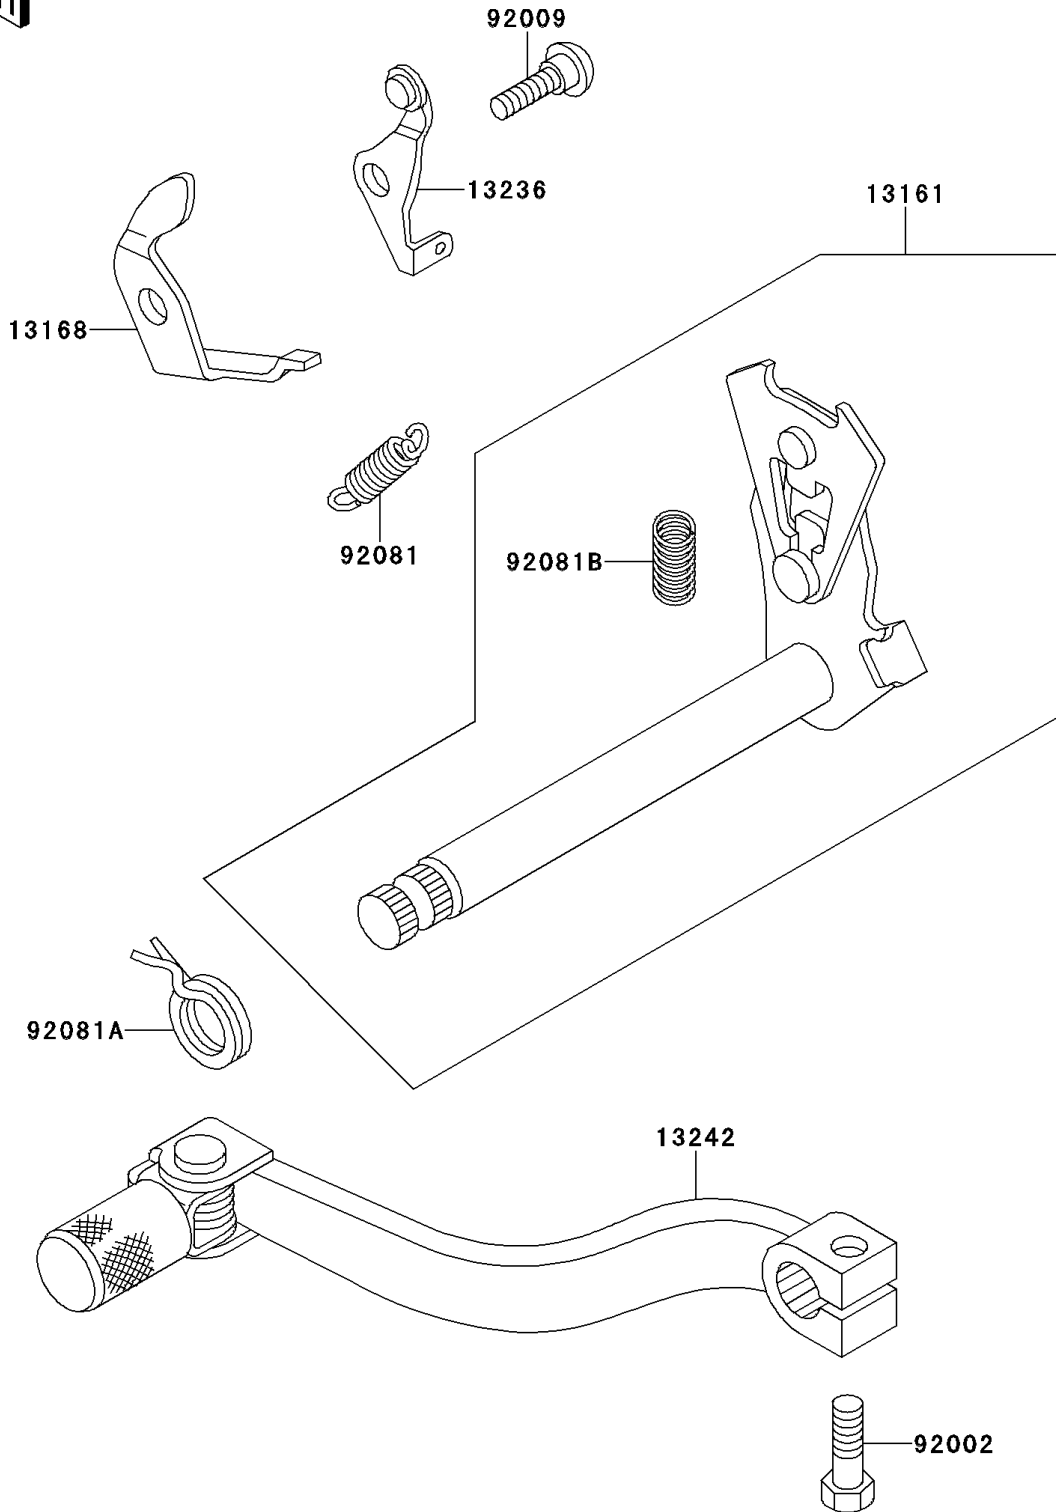

1997 KX60 PARTS DIAGRAM

Gear Change Mechanism

E1370

1997 KX60 PARTS LIST

Gear Change Mechanism

ITEM NAME	PART NUMBER	QUANTITY
LEVER-COMP-CHANGE SHAFT (Ref # 13161)	13161-1108	1
LEVER,GEAR SET (Ref # 13168)	13168-1069	1
LEVER-COMP,CHANGE DRUM (Ref # 13236)	13236-1026	1
LEVER-ASSY-CHANGE,PEDAL (Ref # 13242)	13242-1210	1
BOLT,6X20 (Ref # 92002)	92002-1237	1
SCREW,CHANGE LEVER (Ref # 92009)	92009-1102	1
SPRING,CHANGE LEVER (Ref # 92081)	92081-1109	1
SPRING,TENSION (Ref # 92081A)	92081-1129	1
SPRING,CHANGE LEVER (Ref # 92081B)	92081-1275	1