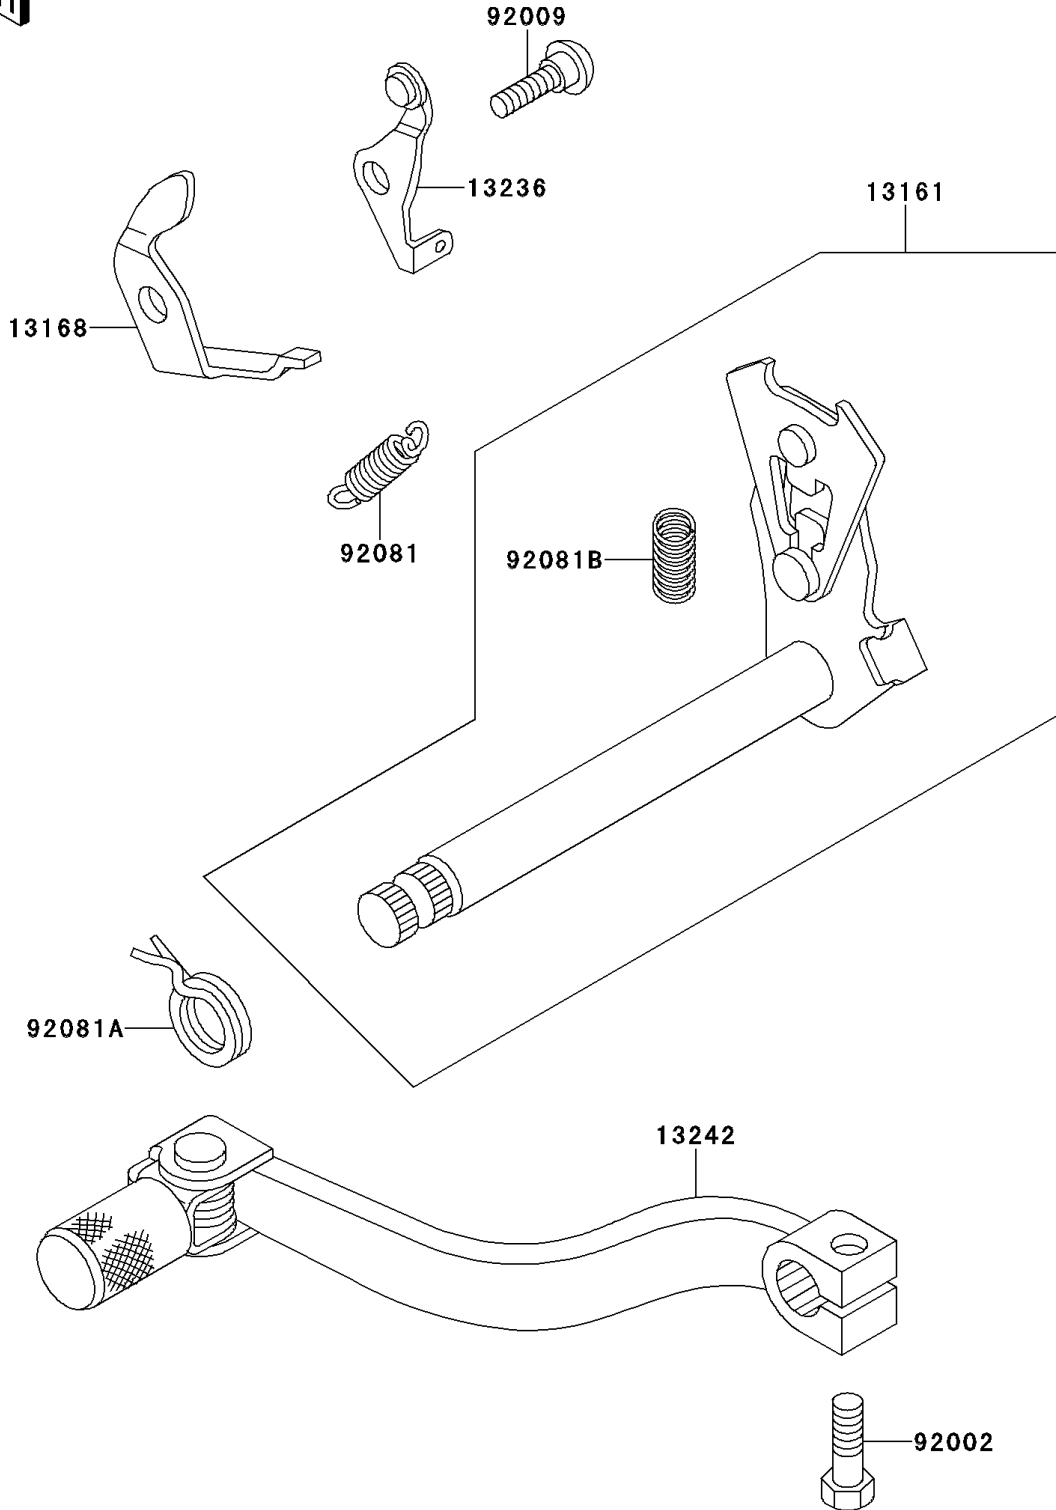

1997 KX60 PARTS DIAGRAM

Gear Change Mechanism

E1370

1997 KX60 PARTS LIST

Gear Change Mechanism

ITEM NAME	PART NUMBER	QUANTITY
LEVER-COMP-CHANGE SHAFT (Ref # 13161)	13161-1108	1
LEVER,GEAR SET (Ref # 13168)	13168-1069	1
LEVER-COMP,CHANGE DRUM (Ref # 13236)	13236-1026	1
LEVER-ASSY-CHANGE,PEDAL (Ref # 13242)	13242-1210	1
BOLT,6X20 (Ref # 92002)	92002-1237	1
SCREW,CHANGE LEVER (Ref # 92009)	92009-1102	1
SPRING,CHANGE LEVER (Ref # 92081)	92081-1109	1
SPRING,TENSION (Ref # 92081A)	92081-1129	1
SPRING,CHANGE LEVER (Ref # 92081B)	92081-1275	1