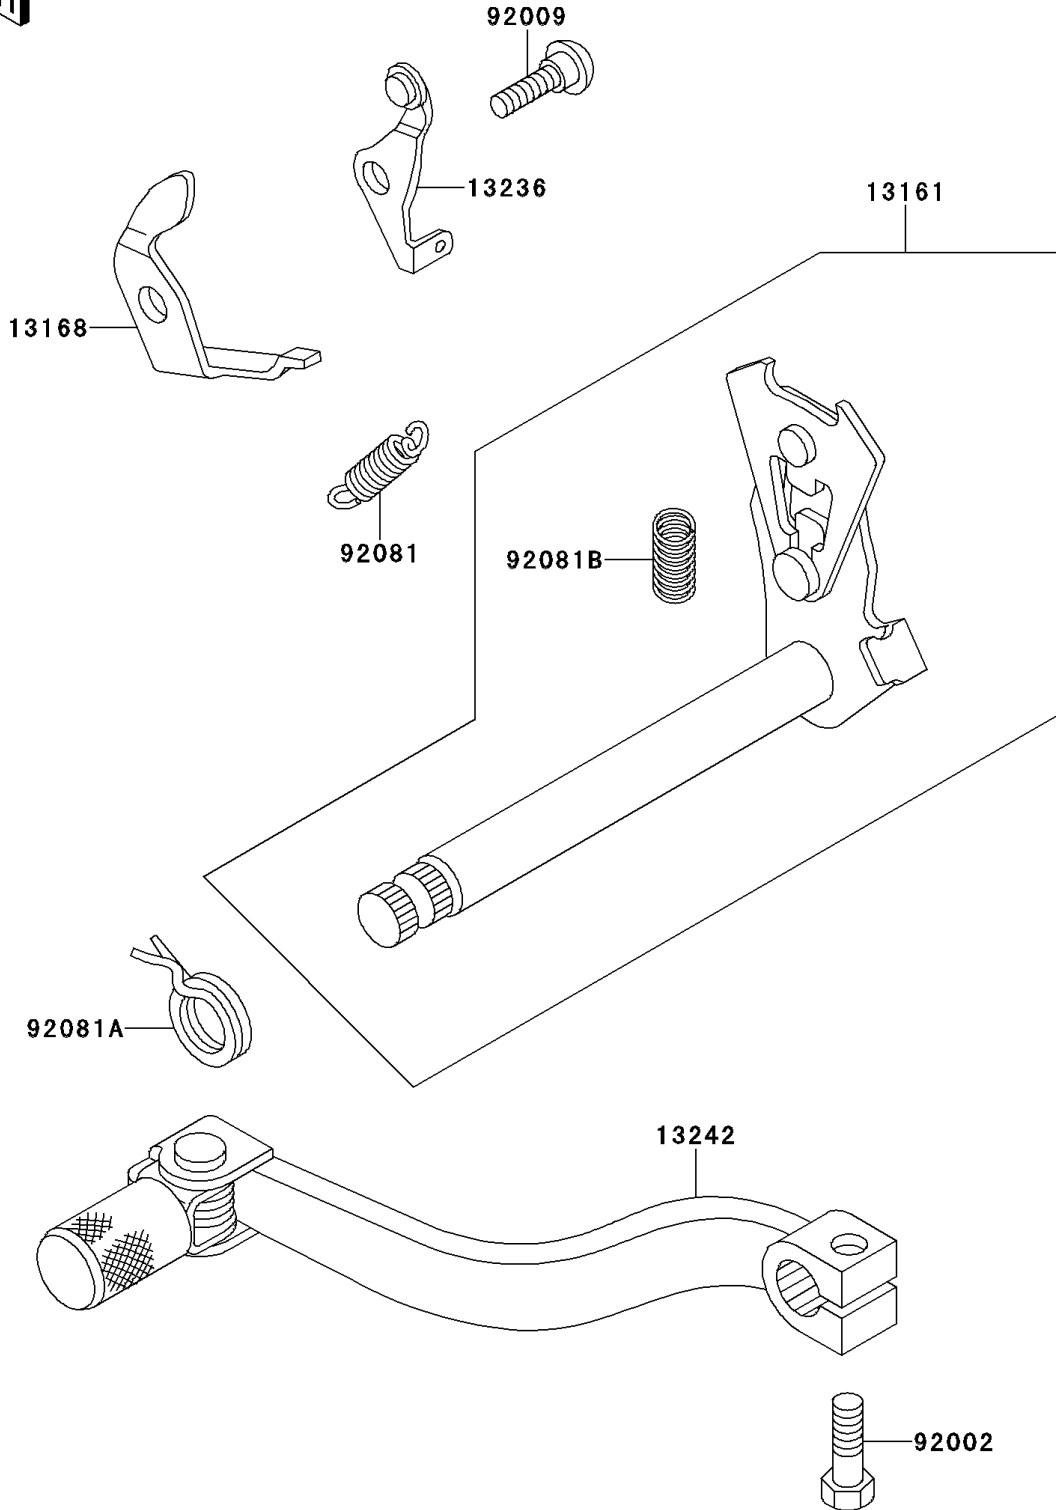

1994 KX60 PARTS DIAGRAM

Gear Change Mechanism

E1370

1994 KX60 PARTS LIST

Gear Change Mechanism

ITEM NAME	PART NUMBER	QUANTITY
LEVER-COMP-CHANGE SHAFT (Ref # 13161)	13161-1108	1
LEVER,GEAR SET (Ref # 13168)	13168-1069	1
LEVER-COMP,CHANGE DRUM (Ref # 13236)	13236-1026	1
LEVER-ASSY-CHANGE,PEDAL (Ref # 13242)	13242-1210	1
BOLT,6X20 (Ref # 92002)	92002-1237	1
SCREW,CHANGE LEVER (Ref # 92009)	92009-1102	1
SPRING,CHANGE LEVER (Ref # 92081)	92081-1109	1
SPRING,TENSION (Ref # 92081A)	92081-1129	1
SPRING,CHANGE LEVER (Ref # 92081B)	92081-1275	1