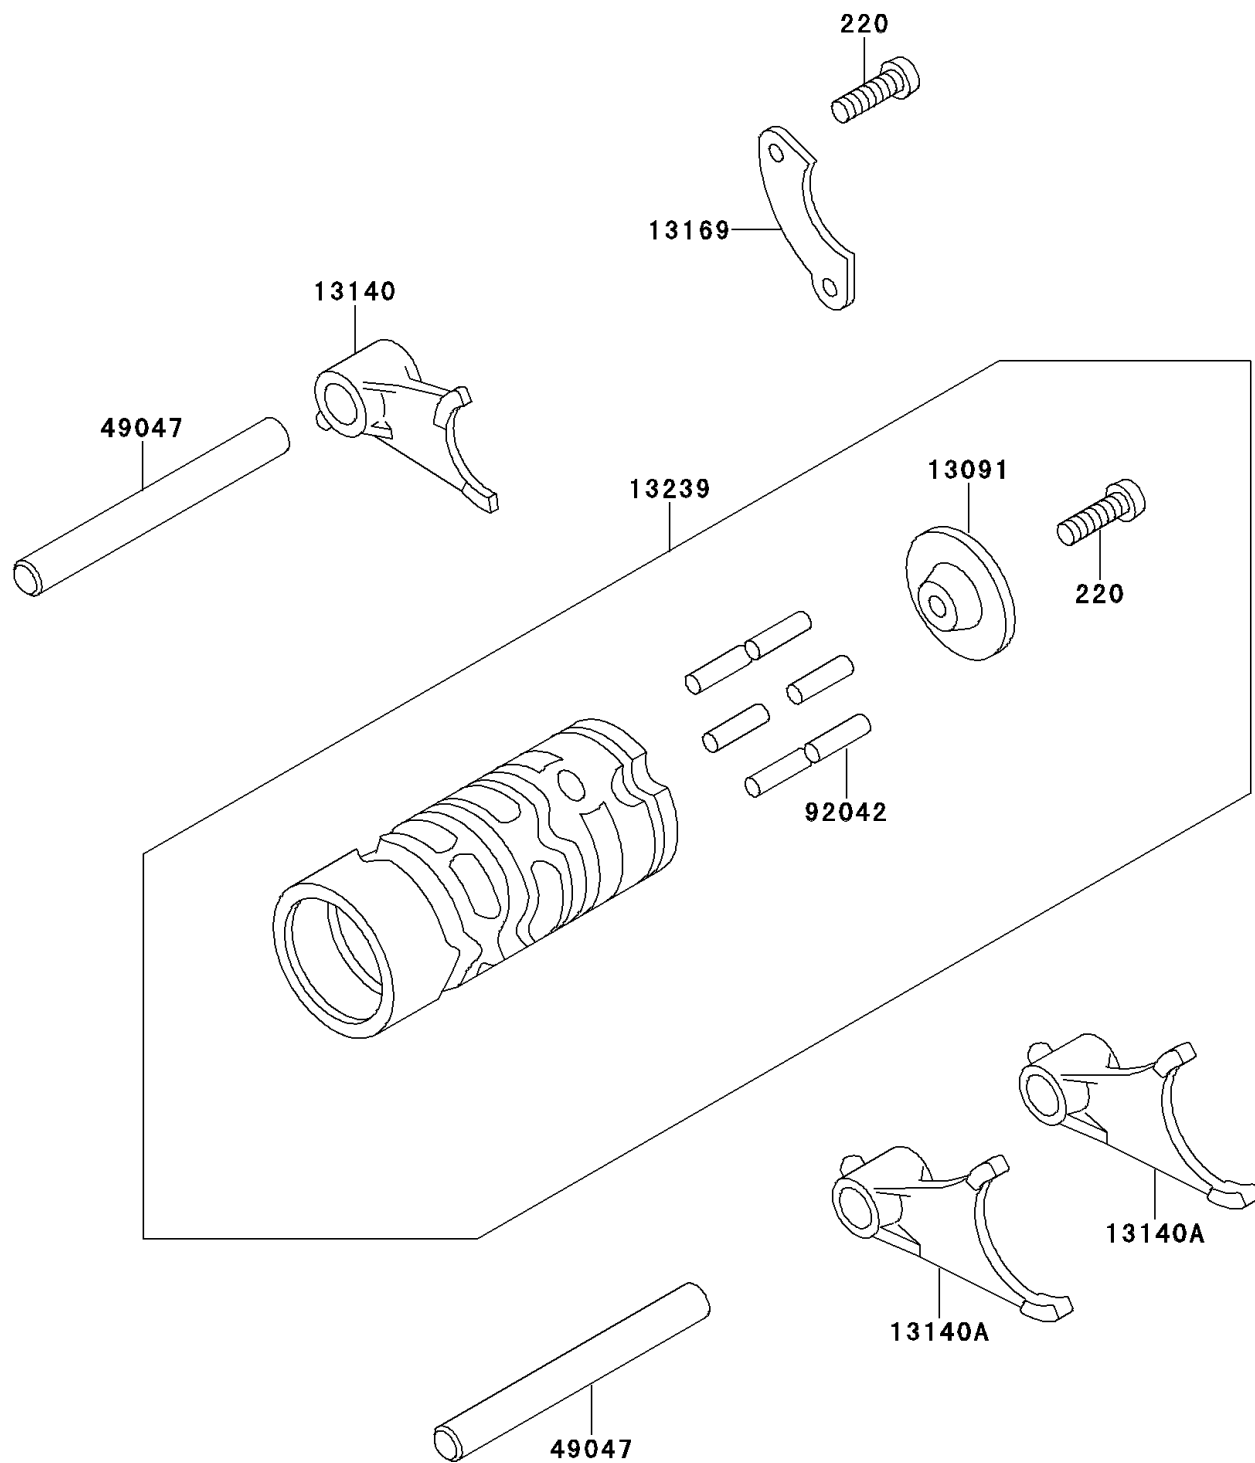

1998 KX60 PARTS DIAGRAM

Gear Change Drum/Shift Fork(s)

E1362

1998 KX60 PARTS LIST

Gear Change Drum/Shift Fork(s)

ITEM NAME	PART NUMBER	QUANTITY
SCREW-PAN-CROS,6X14 (Ref # 220)	220B0614	1
HOLDER,CHANGE DRUM PIN (Ref # 13091)	13091-1098	1
FORK-SHIFT (Ref # 13140)	13140-1060	1
FORK-SHIFT (Ref # 13140A)	13140-1061	1
PLATE,CHANGE DRUM POSITION (Ref # 13169)	13169-1309	1
DRUM-ASSY-CHANGE (Ref # 13239)	13239-1065	1
ROD-SHIFT,10X90 (Ref # 49047)	49047-1009	1
PIN,DOWEL,4X16.8 (Ref # 92042)	92042-029	1