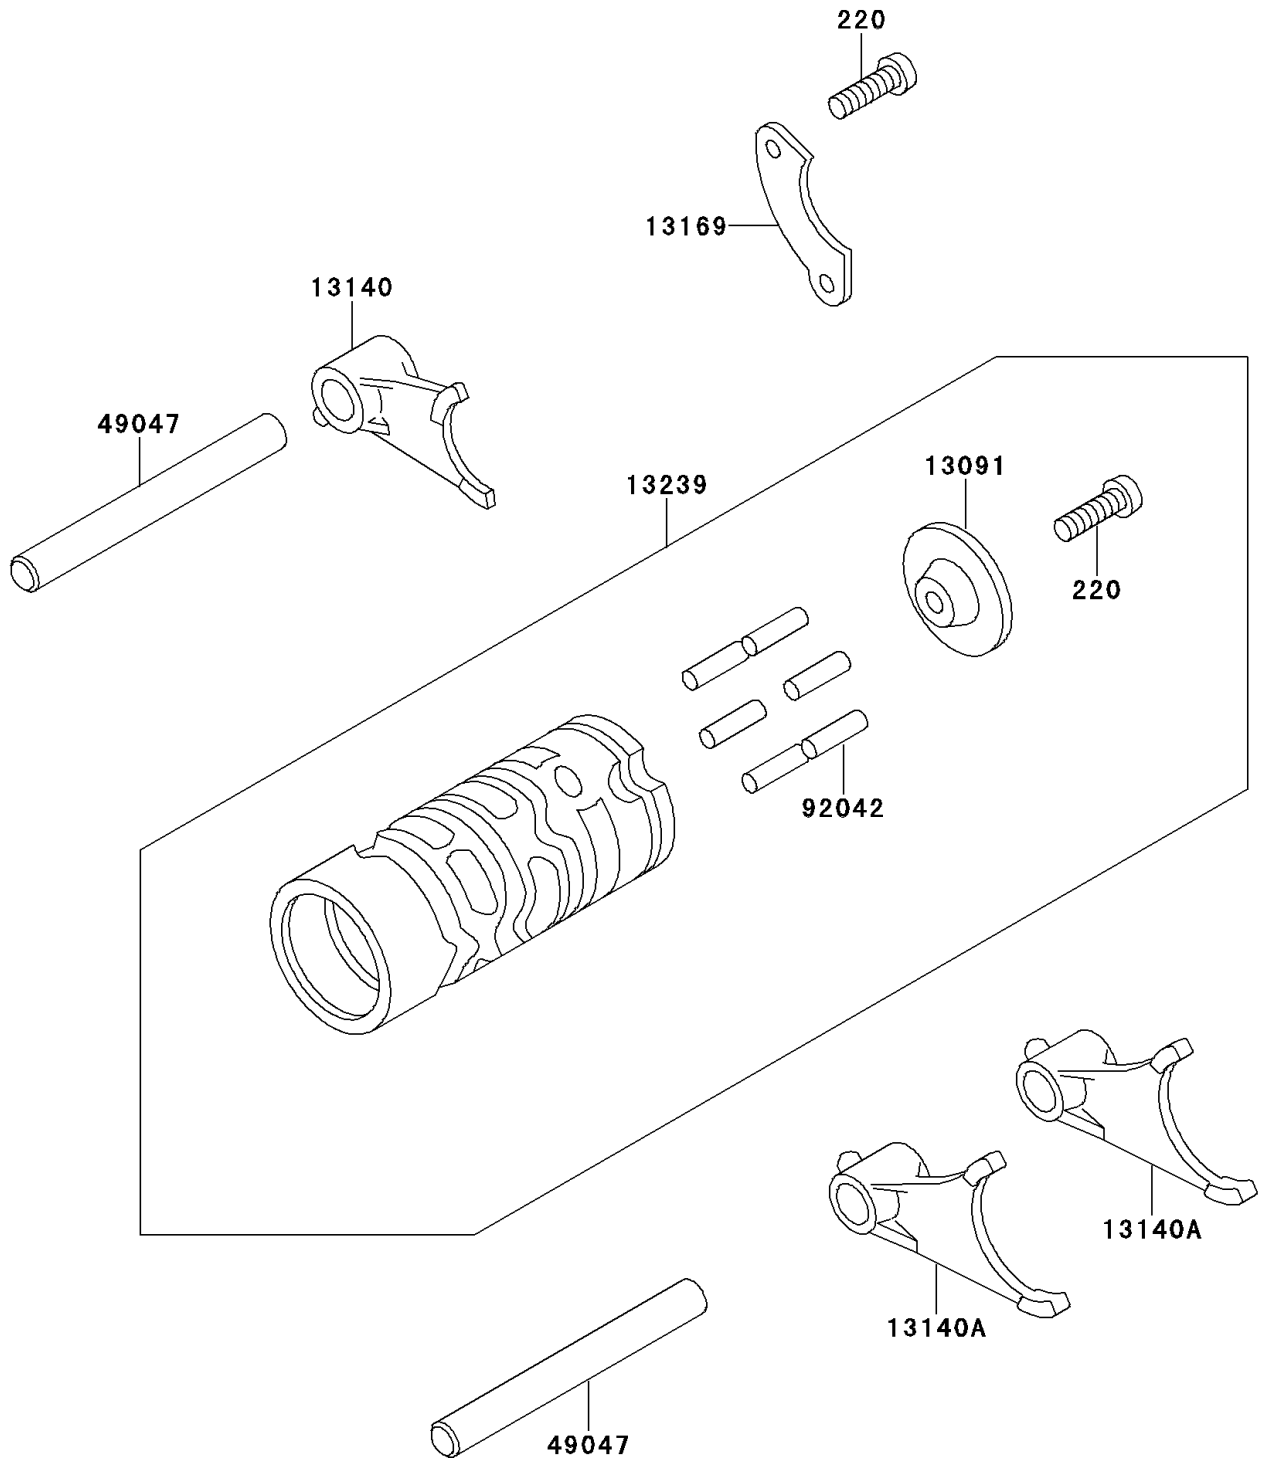

1997 KX60 PARTS DIAGRAM

Gear Change Drum/Shift Fork(s)

E1362

1997 KX60 PARTS LIST

Gear Change Drum/Shift Fork(s)

ITEM NAME	PART NUMBER	QUANTITY
SCREW-PAN-CROS,6X14 (Ref # 220)	220B0614	2
HOLDER,CHANGE DRUM PIN (Ref # 13091)	13091-1098	1
FORK-SHIFT (Ref # 13140)	13140-1060	1
FORK-SHIFT (Ref # 13140A)	13140-1061	2
PLATE,CHANGE DRUM POSITION (Ref # 13169)	13169-1309	1
DRUM-ASSY-CHANGE (Ref # 13239)	13239-1065	1
ROD-SHIFT,10X90 (Ref # 49047)	49047-1009	2
PIN,DOWEL,4X16.8 (Ref # 92042)	92042-029	6