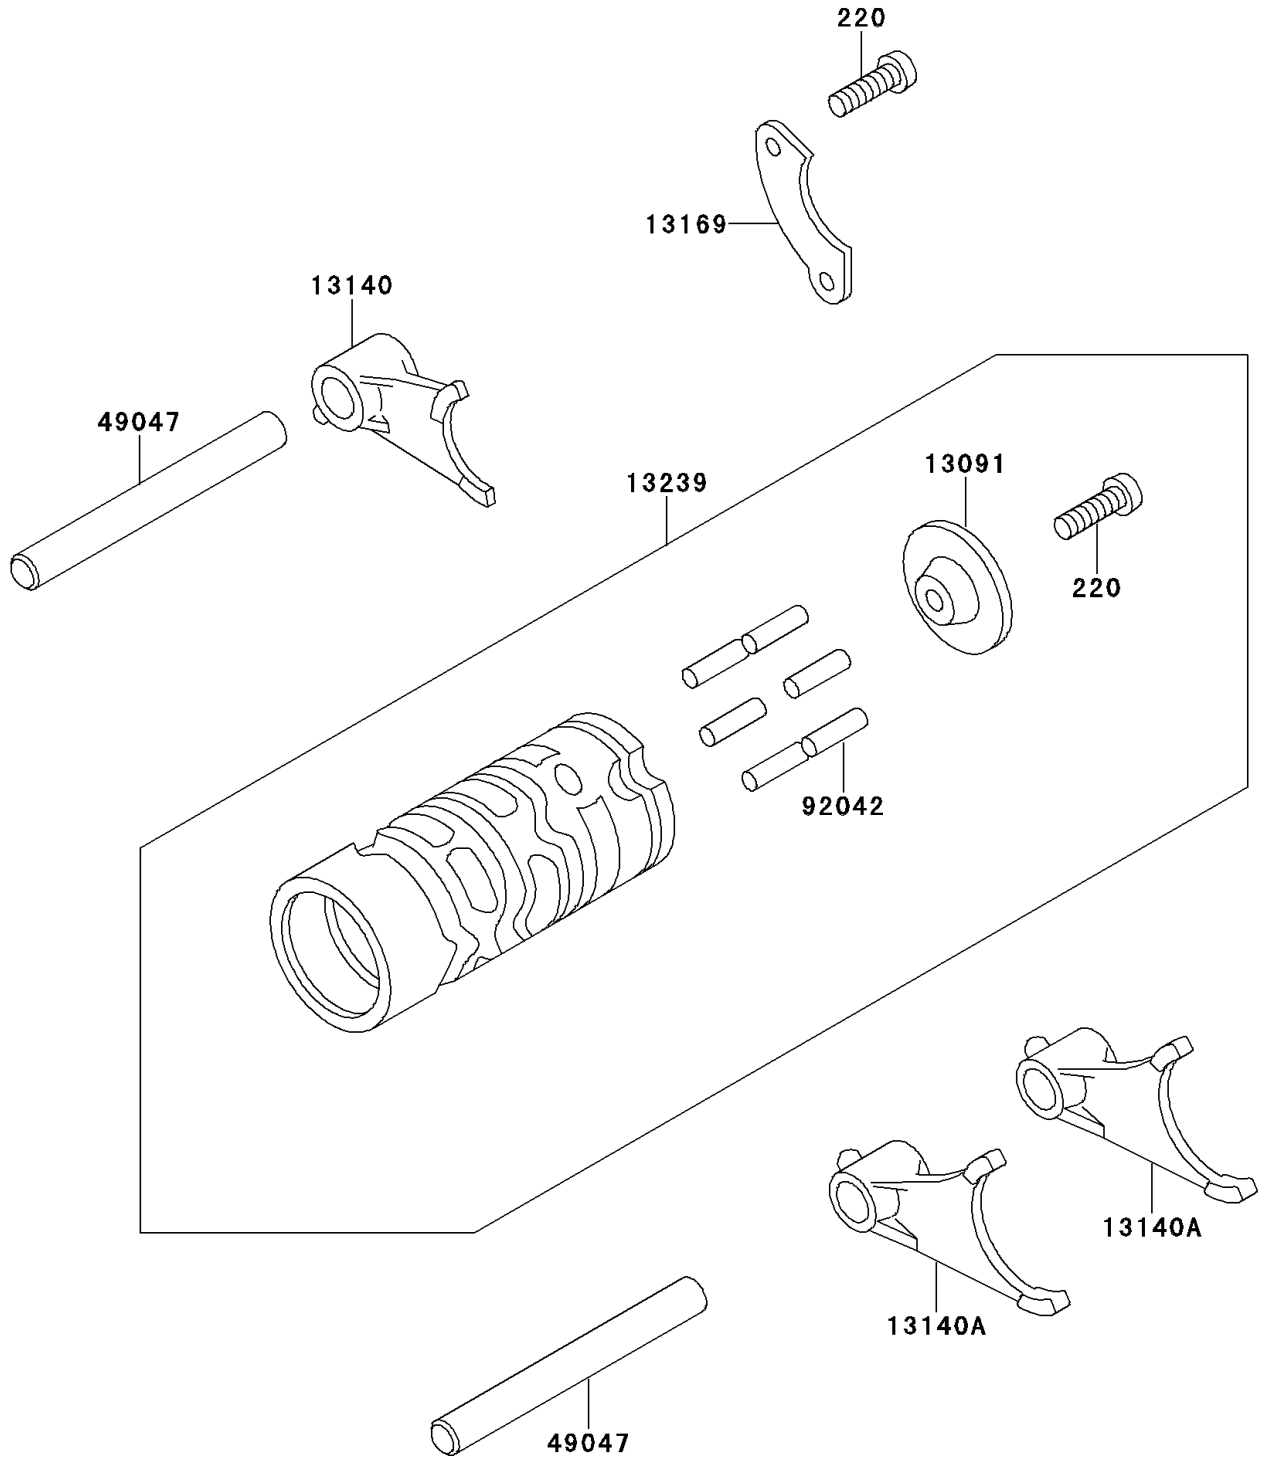

1994 KX60 PARTS DIAGRAM

Gear Change Drum/Shift Fork(s)

E1362

1994 KX60 PARTS LIST

Gear Change Drum/Shift Fork(s)

ITEM NAME	PART NUMBER	QUANTITY
SCREW-PAN-CROS,6X14 (Ref # 220)	220B0614	2
HOLDER,CHANGE DRUM PIN (Ref # 13091)	13091-1098	1
FORK-SHIFT (Ref # 13140)	13140-1060	1
FORK-SHIFT (Ref # 13140A)	13140-1061	2
PLATE,CHANGE DRUM POSITION (Ref # 13169)	13169-1309	1
DRUM-ASSY-CHANGE (Ref # 13239)	13239-1065	1
ROD-SHIFT,10X90 (Ref # 49047)	49047-1009	2
PIN,DOWEL,4X16.8 (Ref # 92042)	92042-029	6