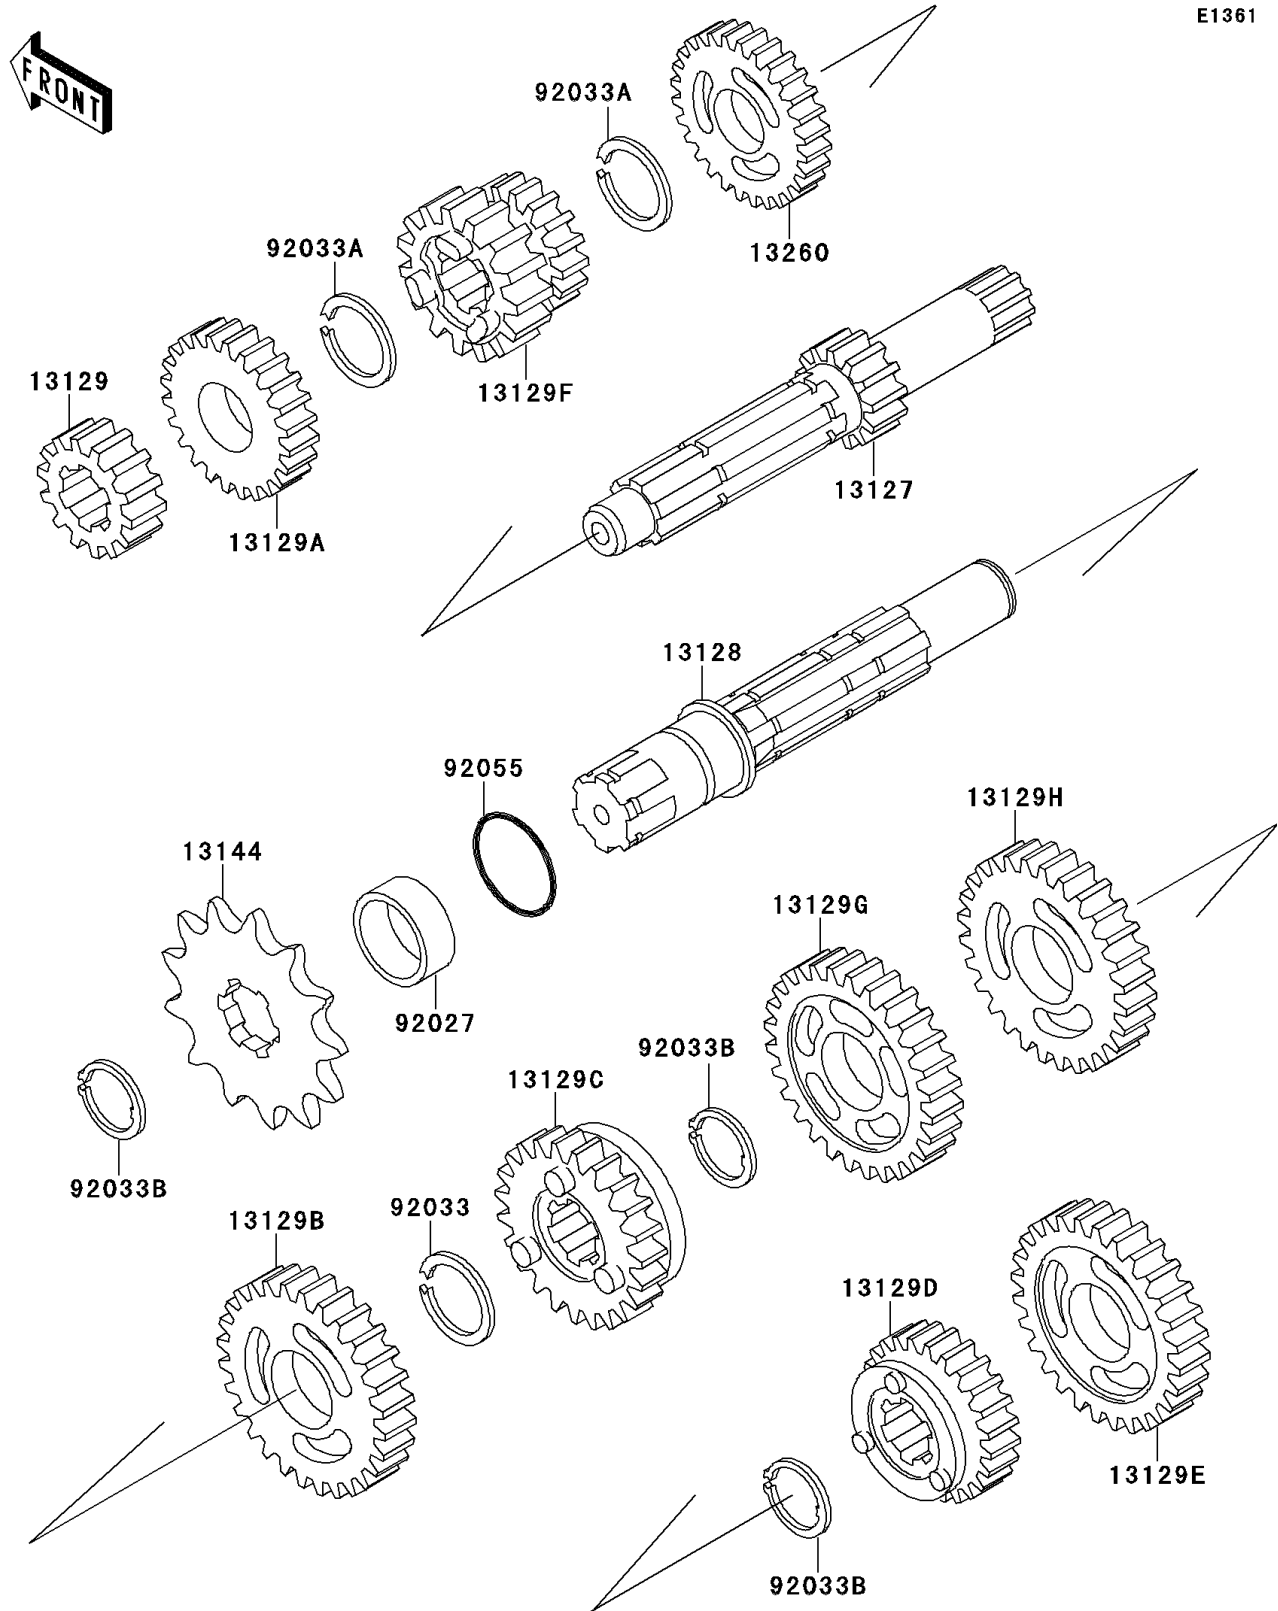

1998 KX60 PARTS DIAGRAM

Transmission

E1361

1998 KX60 PARTS LIST

Transmission

ITEM NAME	PART NUMBER	QUANTITY
SHAFT-TRANSMISSION INPUT,13T (Ref # 13127)	13127-1105	1
SHAFT-TRANSMISSION OUTPUT (Ref # 13128)	13128-1028	1
GEAR,INPUT 2ND,16T (Ref # 13129)	13129-1215	1
GEAR,INPUT 5TH,23T (Ref # 13129A)	13129-1343	1
GEAR,OUTPUT 2ND,34T (Ref # 13129B)	13129-1345	1
GEAR,OUTPUT 5TH,28T (Ref # 13129C)	13129-1348	1
GEAR,OUTPUT TOP,26T (Ref # 13129D)	13129-1349	1
GEAR,OUTPUT LOW,37T (Ref # 13129E)	13129-1515	1
GEAR,INPUT 3RD&4TH,21T&18T (Ref # 13129F)	13129-1611	1
GEAR,OUTPUT 4TH,30T (Ref # 13129G)	13129-1612	1
GEAR,OUTPUT 3RD,31T (Ref # 13129H)	13129-1654	1
SPROCKET-OUTPUT,13T (Ref # 13144)	13144-1023	1
GEAR,INPUT TOP,24T (Ref # 13260)	13260-1542	1
COLLAR,20X25X12.5 (Ref # 92027)	92027-1077	1
RING-SNAP,18MM (Ref # 92033)	92033-029	1
RING-SNAP,17MM (Ref # 92033A)	92033-1060	1
RING-SNAP,18MM (Ref # 92033B)	92033-1079	1
RING-O,17.5X1.5 (Ref # 92055)	92055-022	1