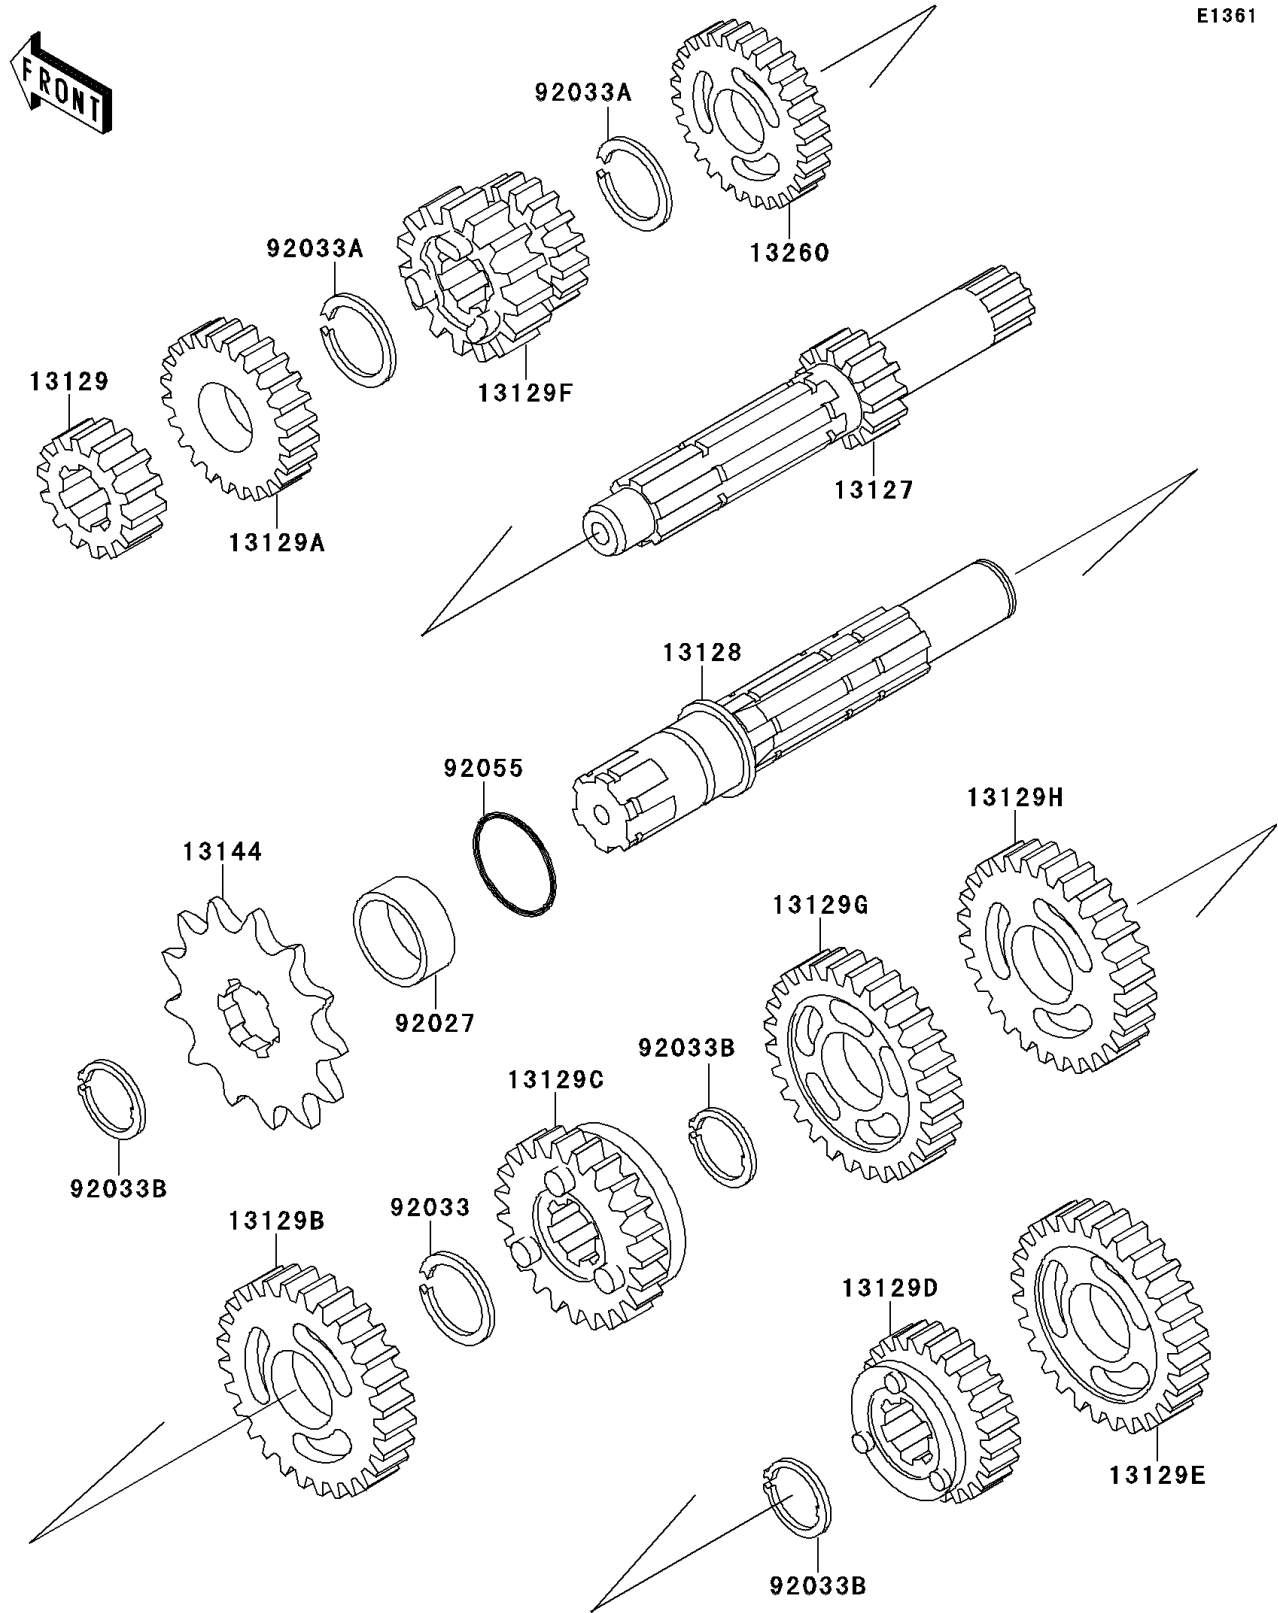

1997 KX60 PARTS DIAGRAM

Transmission

E1361

1997 KX60 PARTS LIST

Transmission

ITEM NAME	PART NUMBER	QUANTITY
SHAFT-TRANSMISSION INPUT,13T (Ref # 13127)	13127-1105	1
SHAFT-TRANSMISSION OUTPUT (Ref # 13128)	13128-1028	1
GEAR,INPUT 2ND,16T (Ref # 13129)	13129-1215	1
GEAR,INPUT 5TH,23T (Ref # 13129A)	13129-1343	1
GEAR,OUTPUT 2ND,34T (Ref # 13129B)	13129-1345	1
GEAR,OUTPUT 5TH,28T (Ref # 13129C)	13129-1348	1
GEAR,OUTPUT TOP,26T (Ref # 13129D)	13129-1349	1
GEAR,OUTPUT LOW,37T (Ref # 13129E)	13129-1515	1
GEAR,INPUT 3RD&4TH,21T&18T (Ref # 13129F)	13129-1611	1
GEAR,OUTPUT 4TH,30T (Ref # 13129G)	13129-1612	1
GEAR,OUTPUT 3RD,31T (Ref # 13129H)	13129-1654	1
SPROCKET-OUTPUT,13T (Ref # 13144)	13144-1023	1
GEAR,INPUT TOP,24T (Ref # 13260)	13260-1542	1
COLLAR,20X25X12.5 (Ref # 92027)	92027-1077	1
RING-SNAP,18MM (Ref # 92033)	92033-029	1
RING-SNAP,17MM (Ref # 92033A)	92033-1060	2
RING-SNAP,18MM (Ref # 92033B)	92033-1079	3
RING-O,17.5X1.5 (Ref # 92055)	92055-022	1