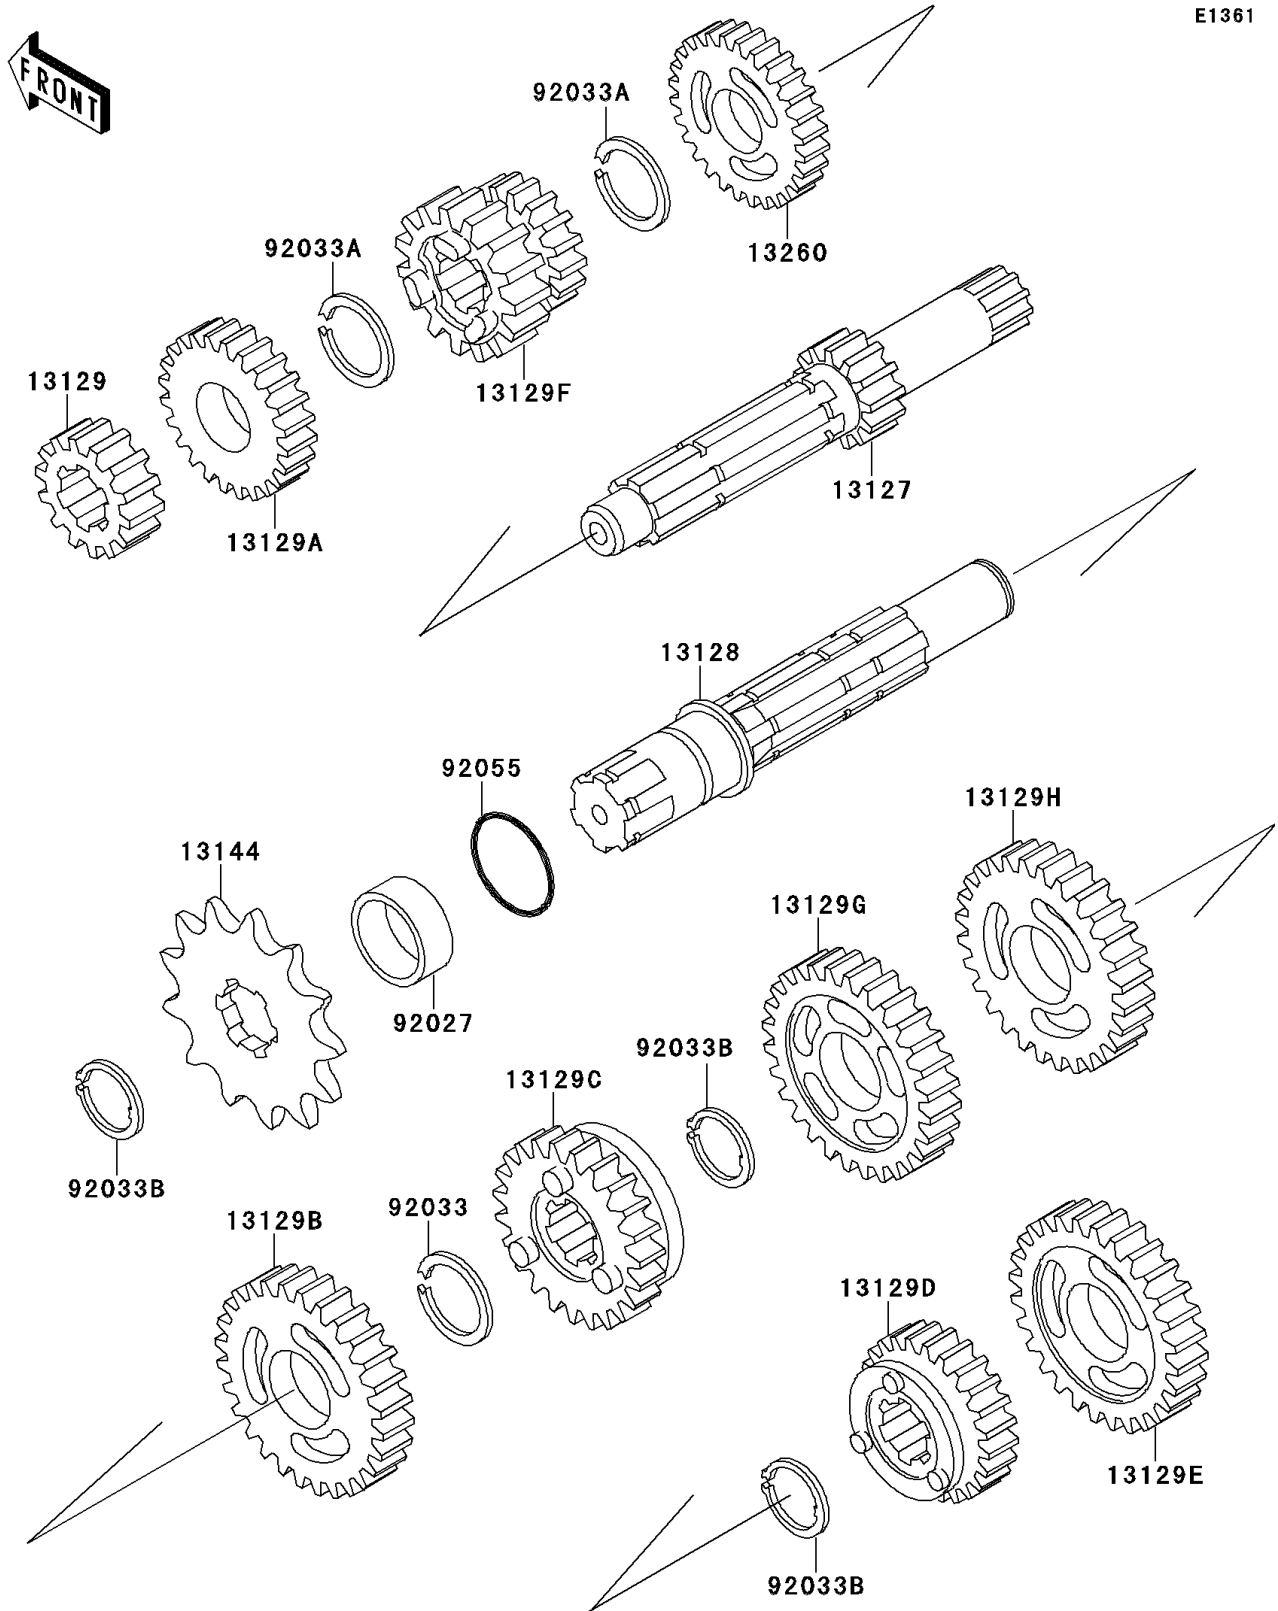

1996 KX60

PARTS DIAGRAM

Transmission

E1361

1996 KX60

PARTS LIST

Transmission

ITEM NAME	PART NUMBER	QUANTITY
SHAFT-TRANSMISSION INPUT,13T (Ref # 13127)	13127-1105	1
SHAFT-TRANSMISSION OUTPUT (Ref # 13128)	13128-1028	1
GEAR,INPUT 2ND,16T (Ref # 13129)	13129-1215	1
GEAR,INPUT 5TH,23T (Ref # 13129A)	13129-1343	1
GEAR,OUTPUT 2ND,34T (Ref # 13129B)	13129-1345	1
GEAR,OUTPUT 5TH,28T (Ref # 13129C)	13129-1348	1
GEAR,OUTPUT TOP,26T (Ref # 13129D)	13129-1349	1
GEAR,OUTPUT LOW,37T (Ref # 13129E)	13129-1515	1
GEAR,INPUT 3RD&4TH,21T&18T (Ref # 13129F)	13129-1611	1
GEAR,OUTPUT 4TH,30T (Ref # 13129G)	13129-1612	1
GEAR,OUTPUT 3RD,31T (Ref # 13129H)	13129-1654	1
SPROCKET-OUTPUT,13T (Ref # 13144)	13144-1023	1
GEAR,INPUT TOP,24T (Ref # 13260)	13260-1542	1
COLLAR,20X25X12.5 (Ref # 92027)	92027-1077	1
RING-SNAP,18MM (Ref # 92033)	92033-029	1
RING-SNAP,17MM (Ref # 92033A)	92033-1060	2
RING-SNAP,18MM (Ref # 92033B)	92033-1079	3
RING-O,17.5X1.5 (Ref # 92055)	92055-022	1