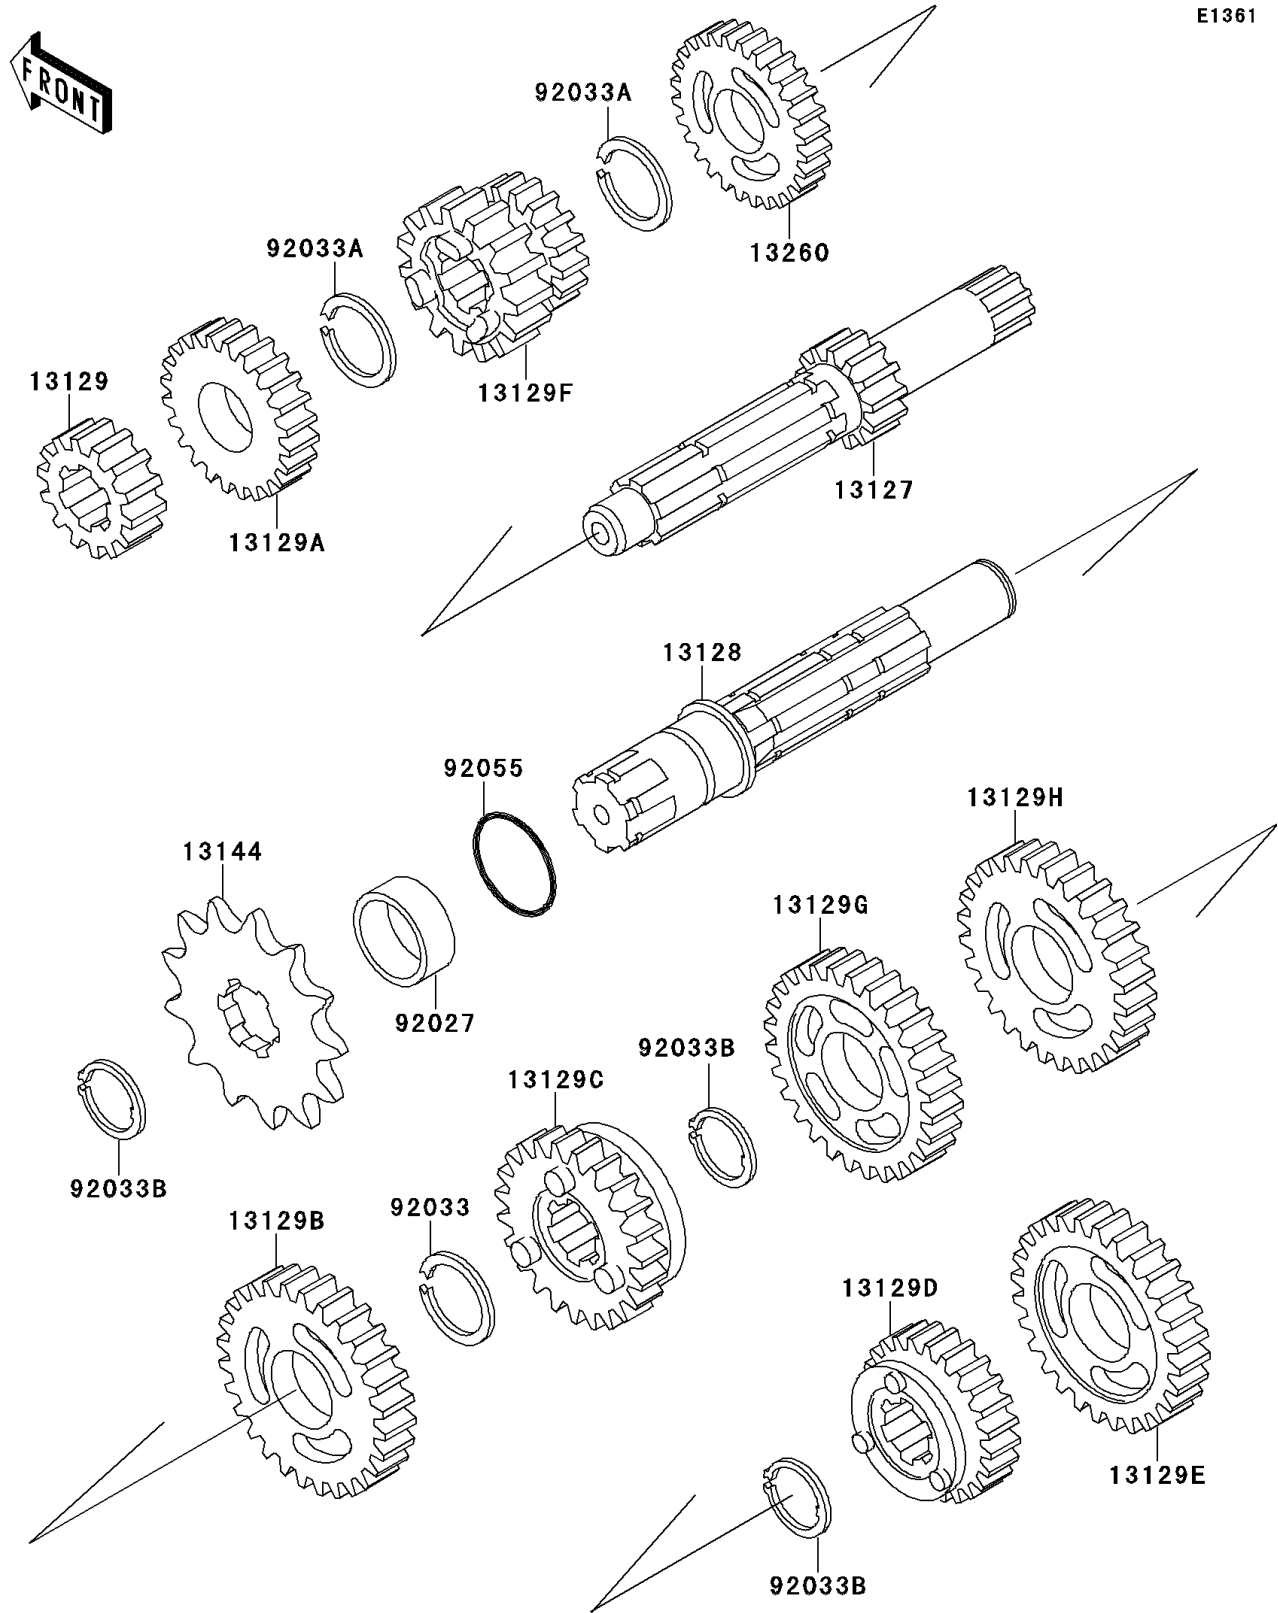

1994 KX60 PARTS DIAGRAM

Transmission

E1361

1994 KX60 PARTS LIST

Transmission

ITEM NAME	PART NUMBER	QUANTITY
SHAFT-TRANSMISSION INPUT,13T (Ref # 13127)	13127-1105	1
SHAFT-TRANSMISSION OUTPUT (Ref # 13128)	13128-1028	1
GEAR,INPUT 2ND,16T (Ref # 13129)	13129-1215	1
GEAR,INPUT 5TH,23T (Ref # 13129A)	13129-1343	1
GEAR,OUTPUT 2ND,34T (Ref # 13129B)	13129-1345	1
GEAR,OUTPUT 5TH,28T (Ref # 13129C)	13129-1348	1
GEAR,OUTPUT TOP,26T (Ref # 13129D)	13129-1349	1
GEAR,OUTPUT LOW,37T (Ref # 13129E)	13129-1515	1
GEAR,INPUT 3RD&4TH,21T&18T (Ref # 13129F)	13129-1611	1
GEAR,OUTPUT 4TH,30T (Ref # 13129G)	13129-1612	1
GEAR,OUTPUT 3RD,31T (Ref # 13129H)	13129-1654	1
SPROCKET-OUTPUT,13T (Ref # 13144)	13144-1023	1
GEAR,INPUT TOP,24T (Ref # 13260)	13260-1542	1
COLLAR,20X25X12.5 (Ref # 92027)	92027-1077	1
RING-SNAP,18MM (Ref # 92033)	92033-029	1
RING-SNAP,17MM (Ref # 92033A)	92033-1060	2
RING-SNAP,18MM (Ref # 92033B)	92033-1079	3
RING-O,17.5X1.5 (Ref # 92055)	92055-022	1