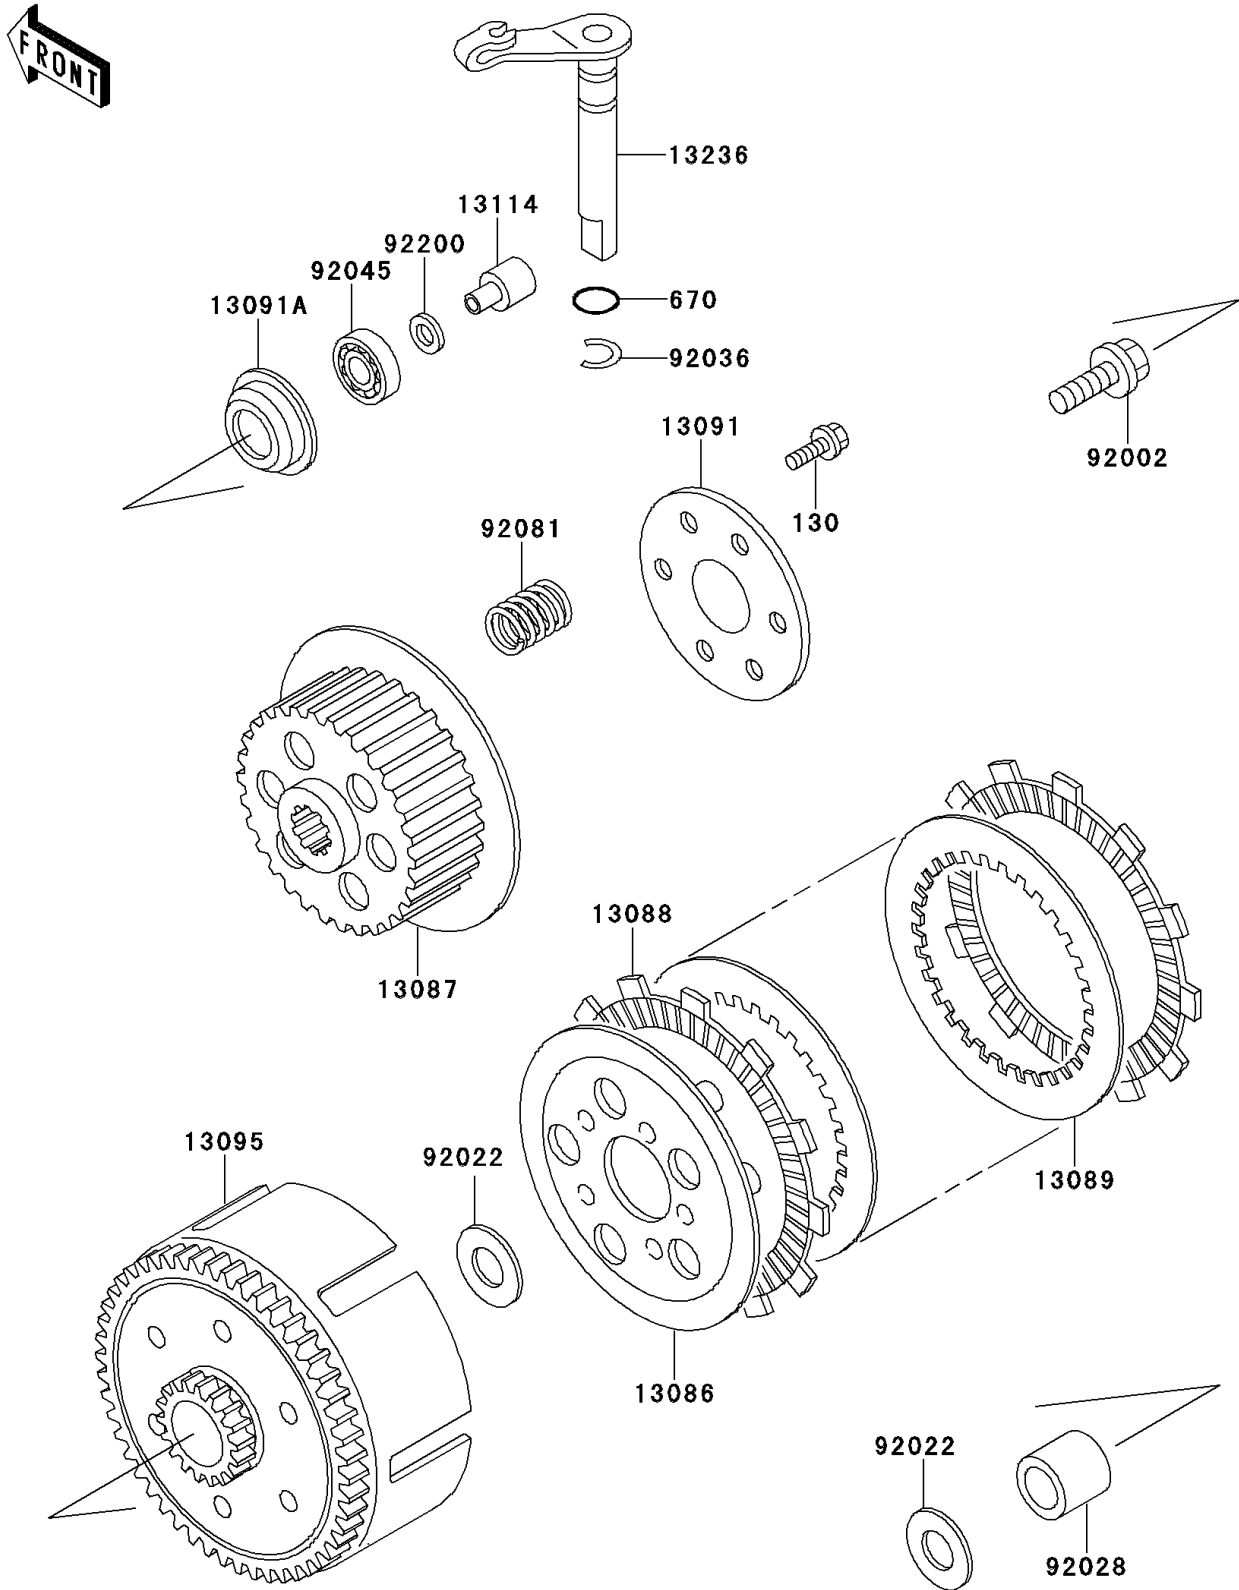

1997 KX60 PARTS DIAGRAM

Clutch

E1350

1997 KX60 PARTS LIST

Clutch

ITEM NAME	PART NUMBER	QUANTITY
BOLT-FLANGED (Ref # 130)	130P0520	6
O RING,9MM (Ref # 670)	670B1509	1
WHEEL-CLUTCH (Ref # 13086)	13086-1002	1
HUB-CLUTCH (Ref # 13087)	13087-1051	1
PLATE-FRICTION (Ref # 13088)	13088-1010	5
PLATE-CLUTCH,STEEL (Ref # 13089)	13089-1009	4
HOLDER,CLUTCH SPRING (Ref # 13091)	13091-1115	1
HOLDER,CLUTCH PUSHER (Ref # 13091A)	13091-1133	1
HOUSING-COMP-CLUTCH (Ref # 13095)	13095-1042	1
PUSHER-CLUTCH (Ref # 13114)	13114-1055	1
LEVER-COMP,CLUTCH RELEASE (Ref # 13236)	13236-1161	1
BOLT,10X30 (Ref # 92002)	92002-1697	1
WASHER,17.3X28X1 (Ref # 92022)	92022-255	2
BUSHING,17X22X21.1 (Ref # 92028)	92028-1149	1
RING-SNAP (Ref # 92036)	92036-023	1
BEARING-BALL (Ref # 92045)	92045-1236	1
SPRING,CLUTCH (Ref # 92081)	92081-1143	6
WASHER,7X12.5X0.8 (Ref # 92200)	92200-1197	AR