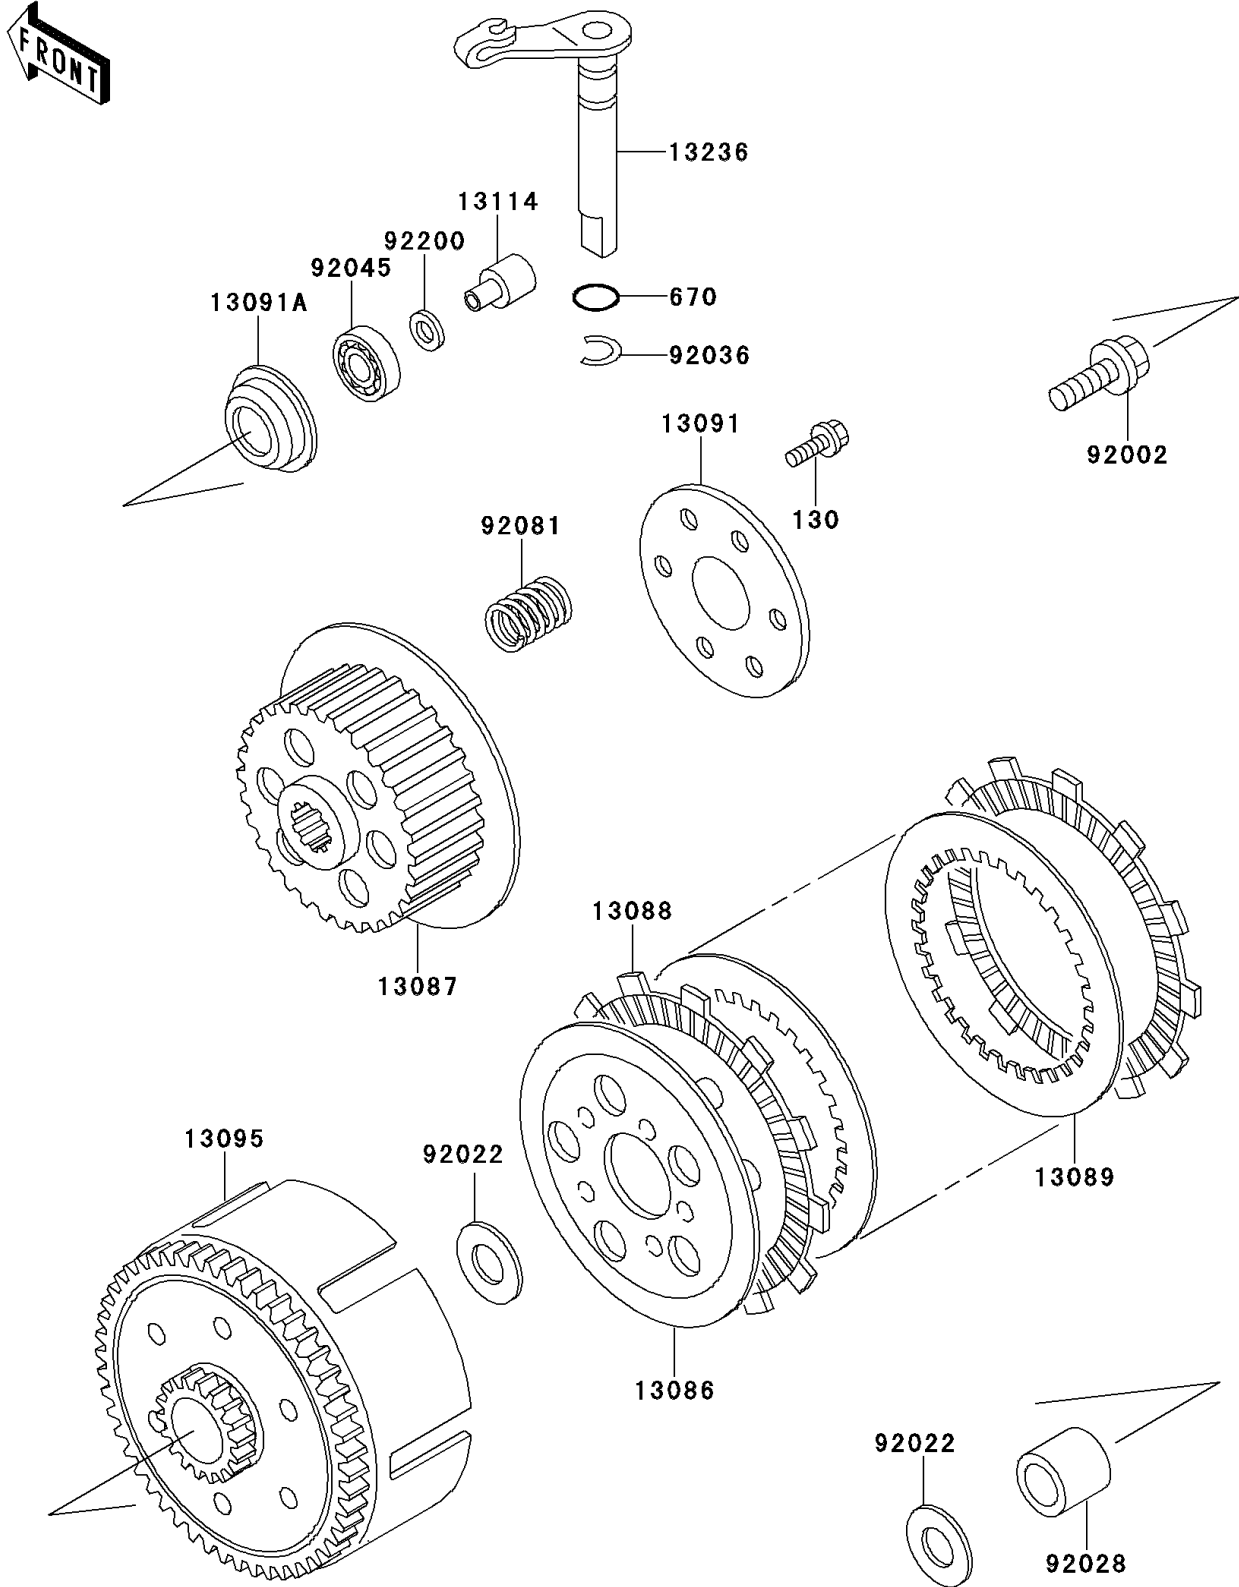

1994 KX60 PARTS DIAGRAM

Clutch

E1350

1994 KX60 PARTS LIST

Clutch

ITEM NAME	PART NUMBER	QUANTITY
BOLT-FLANGED (Ref # 130)	130P0520	6
O RING,9MM (Ref # 670)	670B1509	1
WHEEL-CLUTCH (Ref # 13086)	13086-1002	1
HUB-CLUTCH (Ref # 13087)	13087-1051	1
PLATE-FRICTION (Ref # 13088)	13088-1010	5
PLATE-CLUTCH,STEEL (Ref # 13089)	13089-1009	4
HOLDER,CLUTCH SPRING (Ref # 13091)	13091-1115	1
HOLDER,CLUTCH PUSHER (Ref # 13091A)	13091-1133	1
HOUSING-COMP-CLUTCH (Ref # 13095)	13095-1042	1
PUSHER-CLUTCH (Ref # 13114)	13114-1055	1
LEVER-COMP,CLUTCH RELEASE (Ref # 13236)	13236-1161	1
BOLT,10X30 (Ref # 92002)	92002-1697	1
WASHER,17.3X28X1 (Ref # 92022)	92022-255	2
BUSHING,17X22X21.1 (Ref # 92028)	92028-1149	1
RING-SNAP (Ref # 92036)	92036-023	1
BEARING-BALL (Ref # 92045)	92045-1236	1
SPRING,CLUTCH (Ref # 92081)	92081-1143	6
WASHER,7X12.5X0.8 (Ref # 92200)	92200-1197	AR