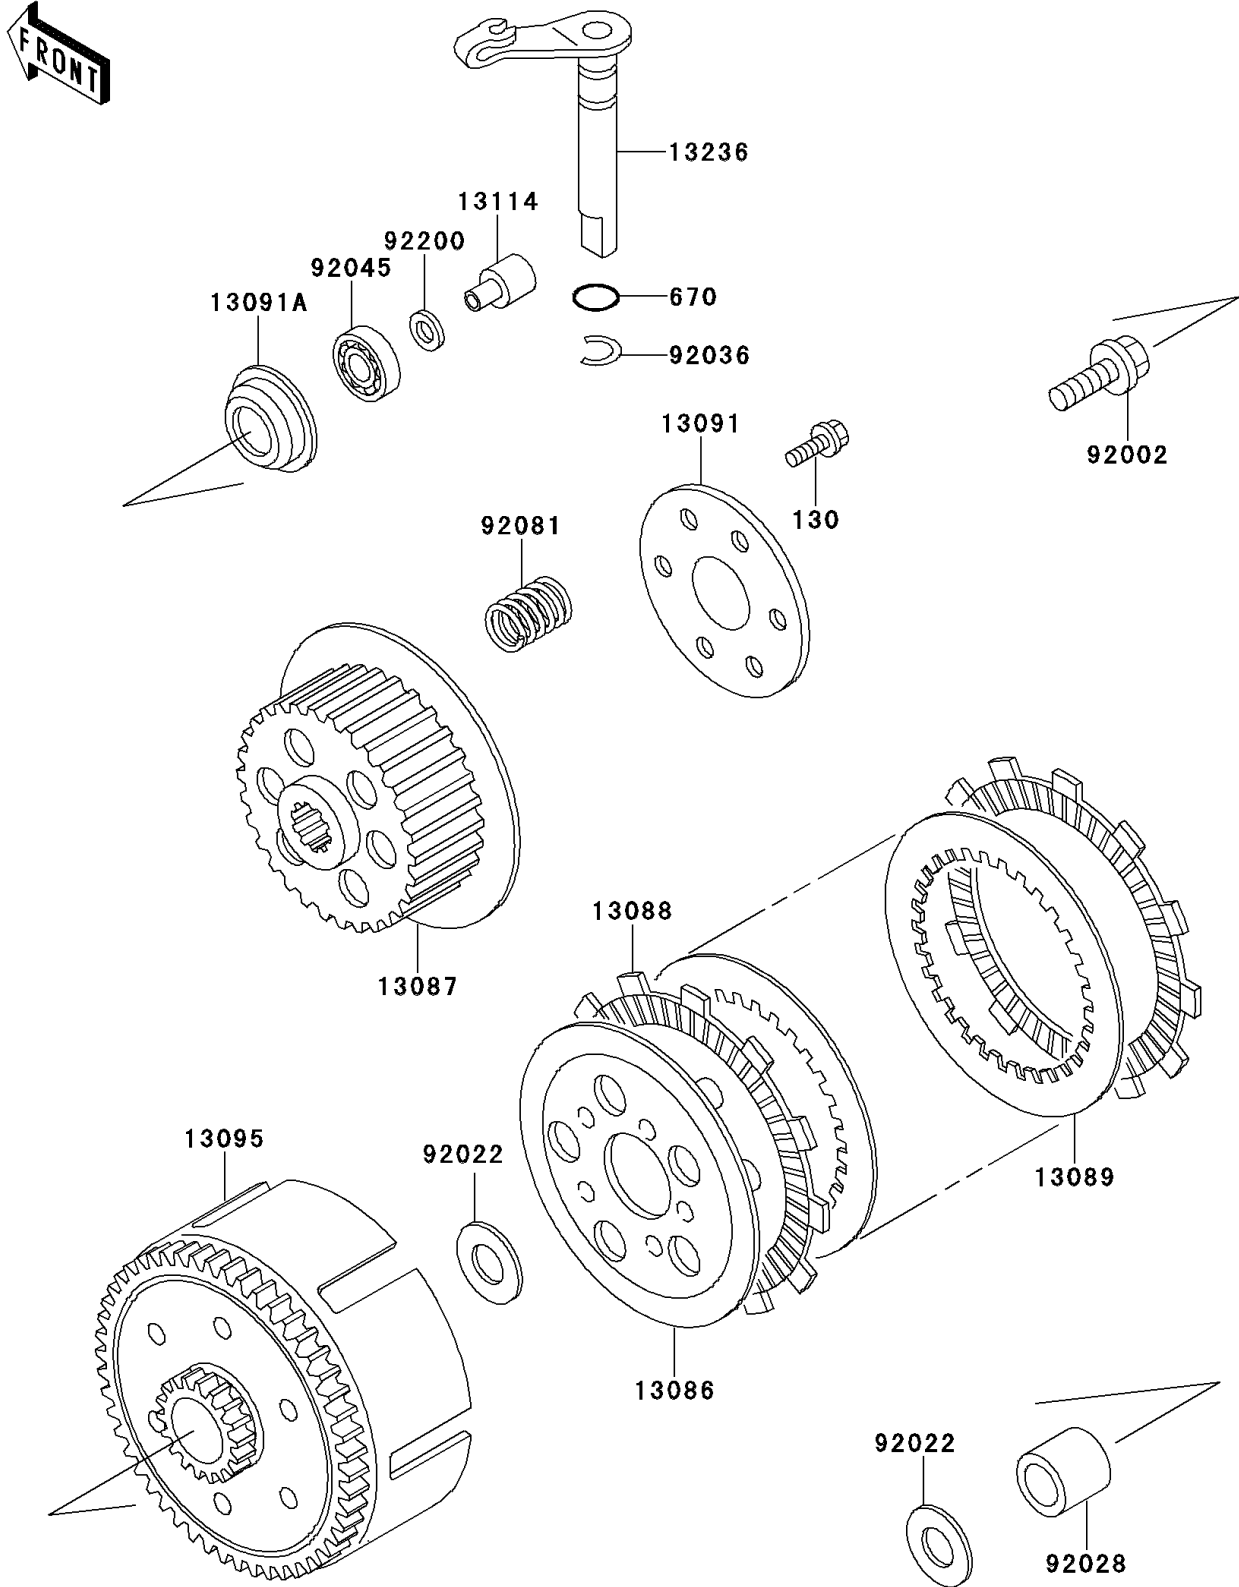

## 1994 KX60 PARTS DIAGRAM

Clutch

E1350

## 1994 KX60 PARTS LIST

### Clutch

ITEM NAME	PART NUMBER	QUANTITY
BOLT-FLANGED (Ref # 130)	130P0520	1
O RING,9MM (Ref # 670)	670B1509	1
WHEEL-CLUTCH (Ref # 13086)	13086-1002	1
HUB-CLUTCH (Ref # 13087)	13087-1051	1
PLATE-FRICTION (Ref # 13088)	13088-1010	1
PLATE-CLUTCH,STEEL (Ref # 13089)	13089-1009	1
HOLDER,CLUTCH SPRING (Ref # 13091)	13091-1115	1
HOLDER,CLUTCH PUSHER (Ref # 13091A)	13091-1133	1
HOUSING-COMP-CLUTCH (Ref # 13095)	13095-1042	1
PUSHER-CLUTCH (Ref # 13114)	13114-1055	1
LEVER-COMP,CLUTCH RELEASE (Ref # 13236)	13236-1161	1
BOLT,10X30 (Ref # 92002)	92002-1697	1
WASHER,17.3X28X1 (Ref # 92022)	92022-255	1
BUSHING,17X22X21.1 (Ref # 92028)	92028-1149	1
RING-SNAP (Ref # 92036)	92036-023	1
BEARING-BALL (Ref # 92045)	92045-1236	1
SPRING,CLUTCH (Ref # 92081)	92081-1143	1
WASHER,7X12.5X0.8 (Ref # 92200)	92200-1197	1