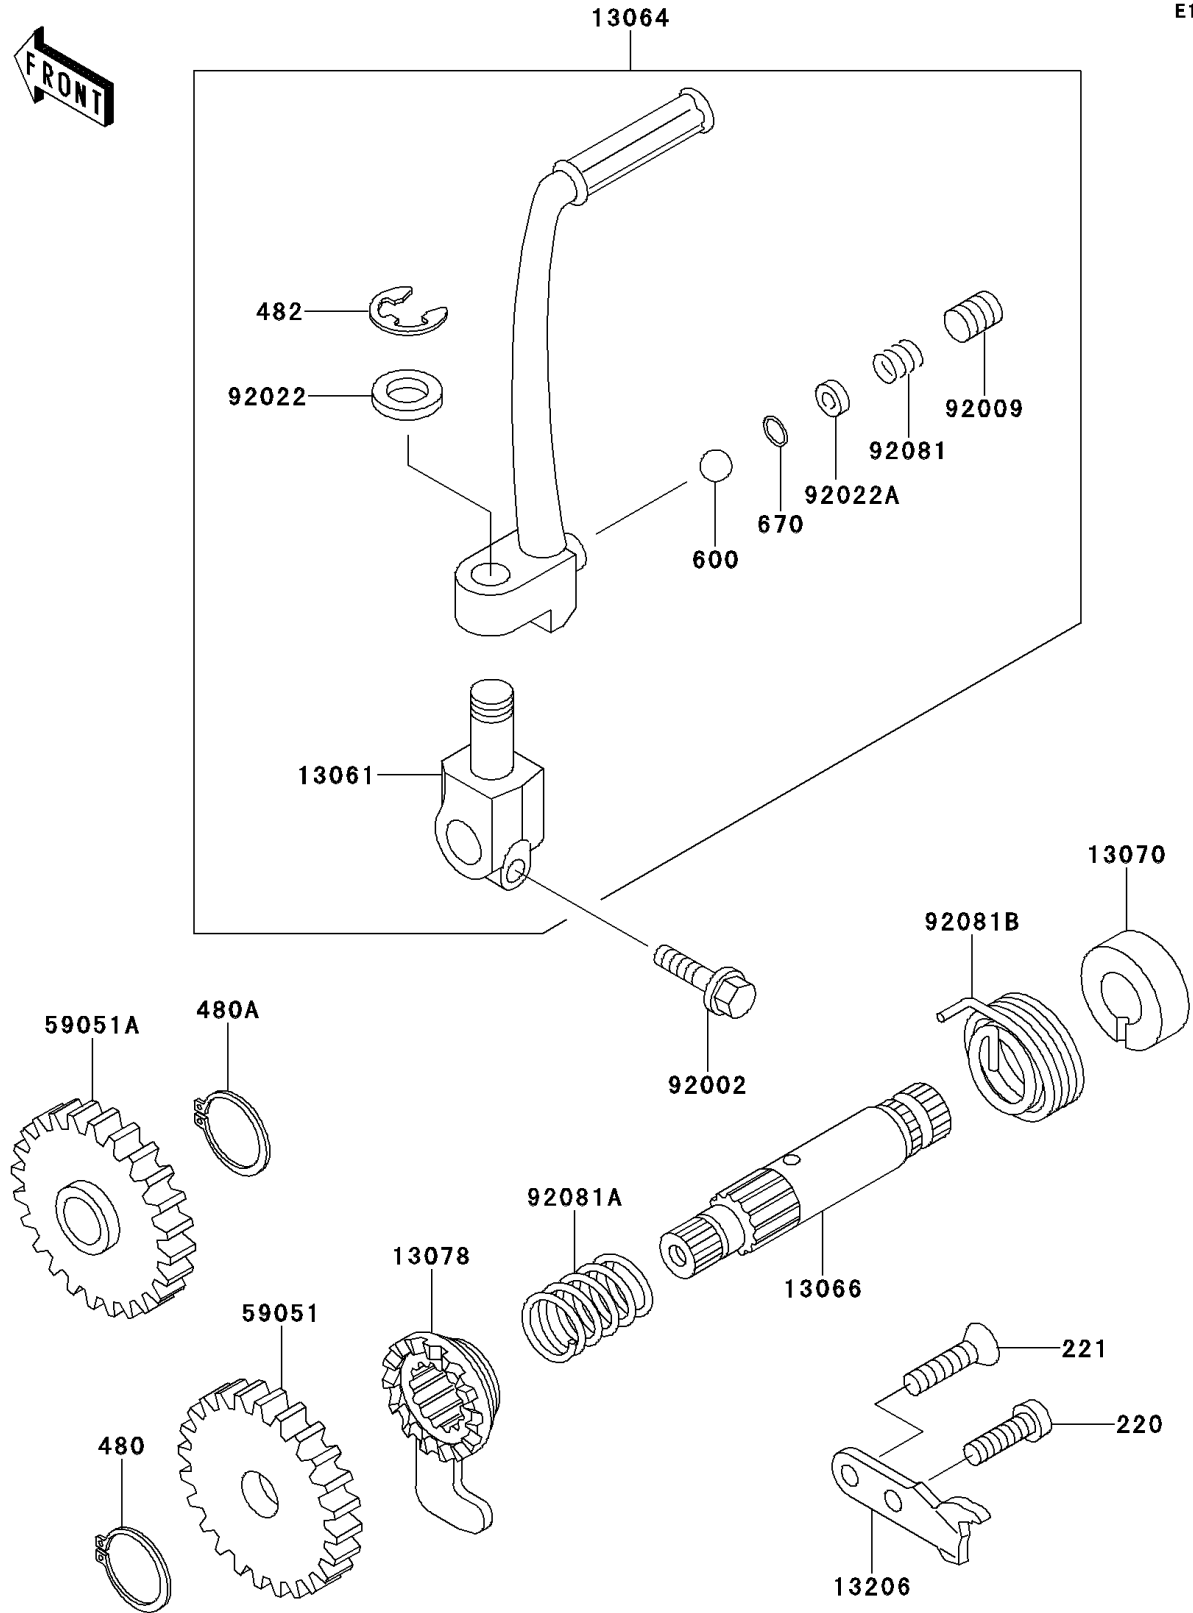

1998 KX60 PARTS DIAGRAM

Kickstarter Mechanism

E1340

1998 KX60 PARTS LIST

Kickstarter Mechanism

ITEM NAME	PART NUMBER	QUANTITY
SCREW-PAN-CROS,6X16 (Ref # 220)	220B0616	1
SCREW-CSK-CROS,6X18 (Ref # 221)	221B0618	1
CIRCLIP-TYPE-C,12MM (Ref # 480)	480J1200	1
CIRCLIP-TYPE-C,15MM (Ref # 480A)	480J1500	1
CIRCLIP-TYPE-E,8MM (Ref # 482)	482K8000	1
BALL-STEEL,1/4" (Ref # 600)	600A0800	1
O RING,4MM (Ref # 670)	670B1504	1
BOSS,KICK LEVER (Ref # 13061)	13061-1301	1
LEVER-ASSY-KICK,PEDAL (Ref # 13064)	13064-1154	1
SHAFT-KICK,STARTER (Ref # 13066)	13066-1093	1
GUIDE,KICK SPRING (Ref # 13070)	13070-1034	1
RATCHET (Ref # 13078)	13078-1004	1
GUIDE-KICK (Ref # 13206)	13206-1065	1
GEAR-SPUR (Ref # 59051)	59051-1026	1
GEAR-SPUR,30T (Ref # 59051A)	59051-1027	1
BOLT,6X20 (Ref # 92002)	92002-1237	1
SCREW,SOCKET,8X8 (Ref # 92009)	92009-1312	1
WASHER,12.2X20X1.6 (Ref # 92022)	92022-1236	1
WASHER (Ref # 92022A)	92022-1481	1
SPRING,KICK PEDAL (Ref # 92081)	92081-020	1
SPRING,RATCHET (Ref # 92081A)	92081-122	1
SPRING,RETURN (Ref # 92081B)	92081-1434	1