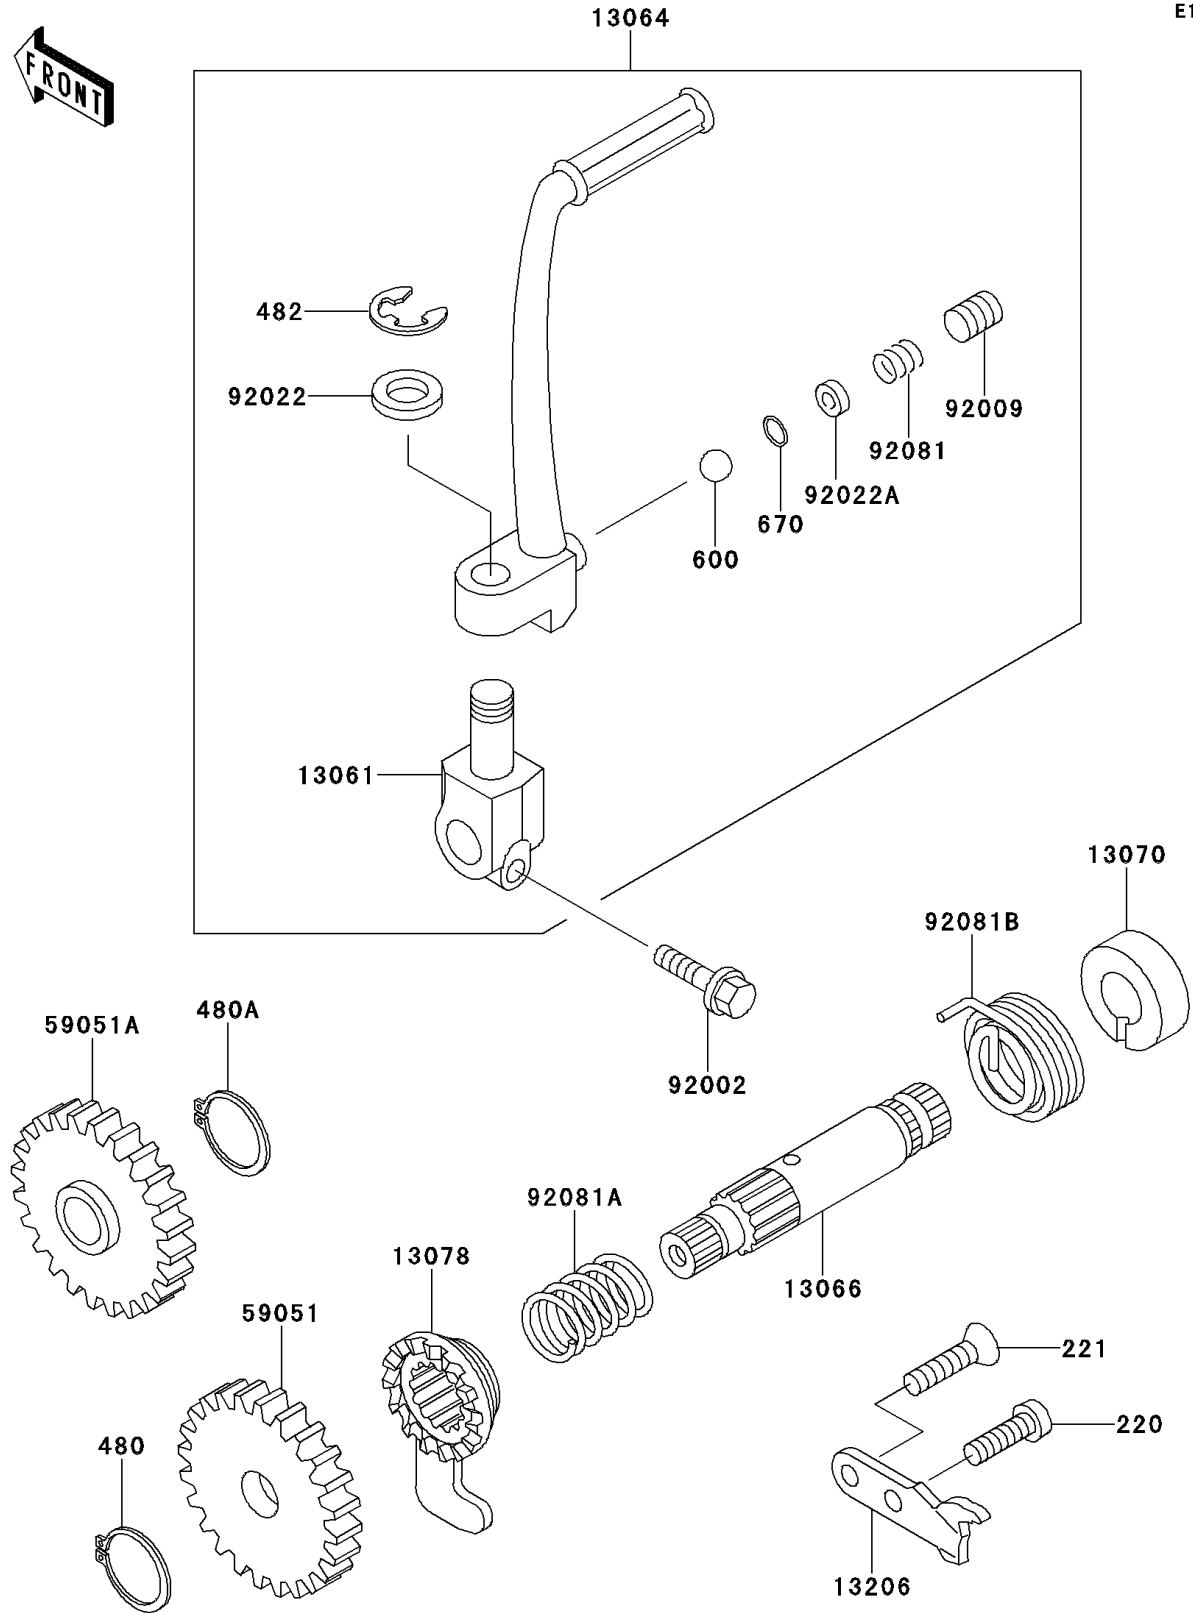

1997 KX60 PARTS DIAGRAM

Kickstarter Mechanism

E1340

1997 KX60 PARTS LIST

Kickstarter Mechanism

ITEM NAME	PART NUMBER	QUANTITY
SCREW-PAN-CROS,6X16 (Ref # 220)	220B0616	1
SCREW-CSK-CROS,6X18 (Ref # 221)	221B0618	1
CIRCLIP-TYPE-C,12MM (Ref # 480)	480J1200	1
CIRCLIP-TYPE-C,15MM (Ref # 480A)	480J1500	1
CIRCLIP-TYPE-E,8MM (Ref # 482)	482K8000	1
BALL-STEEL,1/4" (Ref # 600)	600A0800	1
O RING,4MM (Ref # 670)	670B1504	1
BOSS,KICK LEVER (Ref # 13061)	13061-1301	1
LEVER-ASSY-KICK,PEDAL (Ref # 13064)	13064-1154	1
SHAFT-KICK,STARTER (Ref # 13066)	13066-1093	1
GUIDE,KICK SPRING (Ref # 13070)	13070-1034	1
RATCHET (Ref # 13078)	13078-1004	1
GUIDE-KICK (Ref # 13206)	13206-1065	1
GEAR-SPUR (Ref # 59051)	59051-1026	1
GEAR-SPUR,30T (Ref # 59051A)	59051-1027	1
BOLT,6X20 (Ref # 92002)	92002-1237	1
SCREW,SOCKET,8X8 (Ref # 92009)	92009-1312	1
WASHER,12.2X20X1.6 (Ref # 92022)	92022-1236	1
WASHER (Ref # 92022A)	92022-1481	1
SPRING,KICK PEDAL (Ref # 92081)	92081-020	1
SPRING,RATCHET (Ref # 92081A)	92081-122	1
SPRING,RETURN (Ref # 92081B)	92081-1434	1