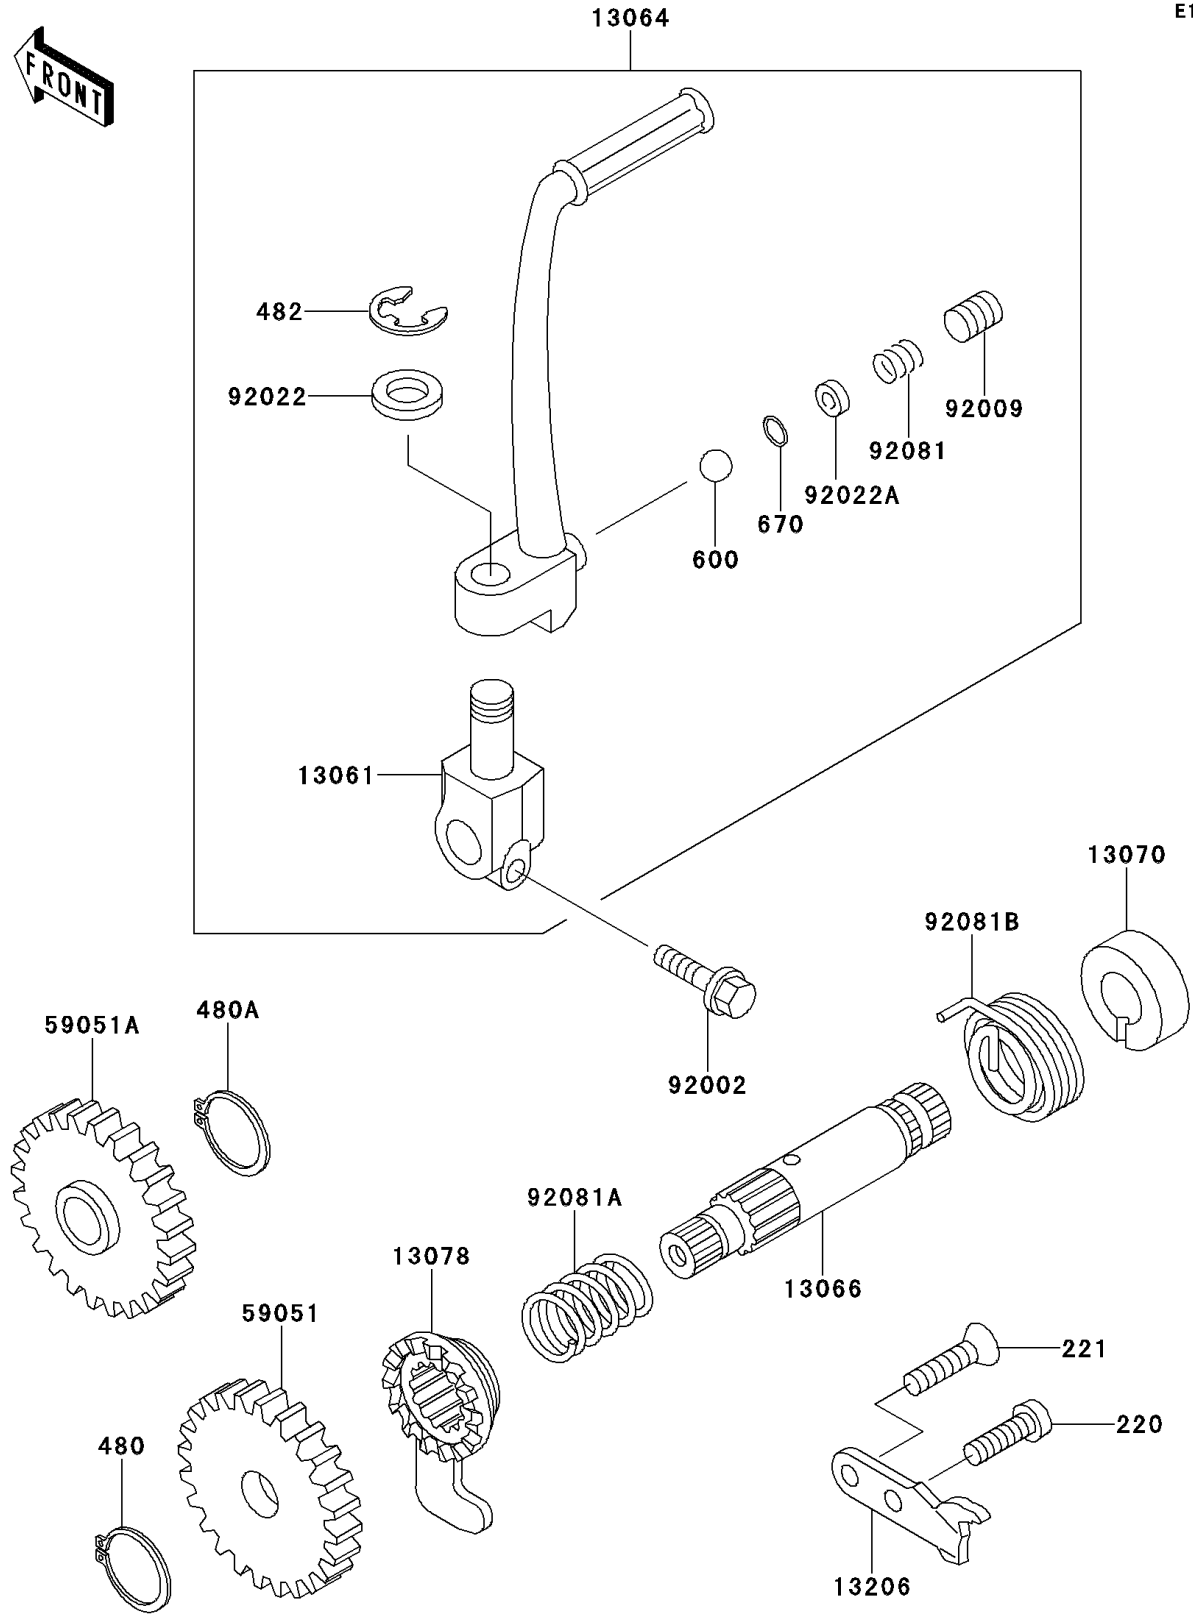

1997 KX60 PARTS DIAGRAM

Kickstarter Mechanism

E1340

1997 KX60 PARTS LIST

Kickstarter Mechanism

ITEM NAME	PART NUMBER	QUANTITY
SCREW-PAN-CROS,6X16 (Ref # 220)	220B0616	1
SCREW-CSK-CROS,6X18 (Ref # 221)	221B0618	1
CIRCLIP-TYPE-C,12MM (Ref # 480)	480J1200	1
CIRCLIP-TYPE-C,15MM (Ref # 480A)	480J1500	1
CIRCLIP-TYPE-E,8MM (Ref # 482)	482K8000	1
BALL-STEEL,1/4" (Ref # 600)	600A0800	1
O RING,4MM (Ref # 670)	670B1504	1
BOSS,KICK LEVER (Ref # 13061)	13061-1301	1
LEVER-ASSY-KICK,PEDAL (Ref # 13064)	13064-1154	1
SHAFT-KICK,STARTER (Ref # 13066)	13066-1093	1
GUIDE,KICK SPRING (Ref # 13070)	13070-1034	1
RATCHET (Ref # 13078)	13078-1004	1
GUIDE-KICK (Ref # 13206)	13206-1065	1
GEAR-SPUR (Ref # 59051)	59051-1026	1
GEAR-SPUR,30T (Ref # 59051A)	59051-1027	1
BOLT,6X20 (Ref # 92002)	92002-1237	1
SCREW,SOCKET,8X8 (Ref # 92009)	92009-1312	1
WASHER,12.2X20X1.6 (Ref # 92022)	92022-1236	1
WASHER (Ref # 92022A)	92022-1481	1
SPRING,KICK PEDAL (Ref # 92081)	92081-020	1
SPRING,RATCHET (Ref # 92081A)	92081-122	1
SPRING,RETURN (Ref # 92081B)	92081-1434	1