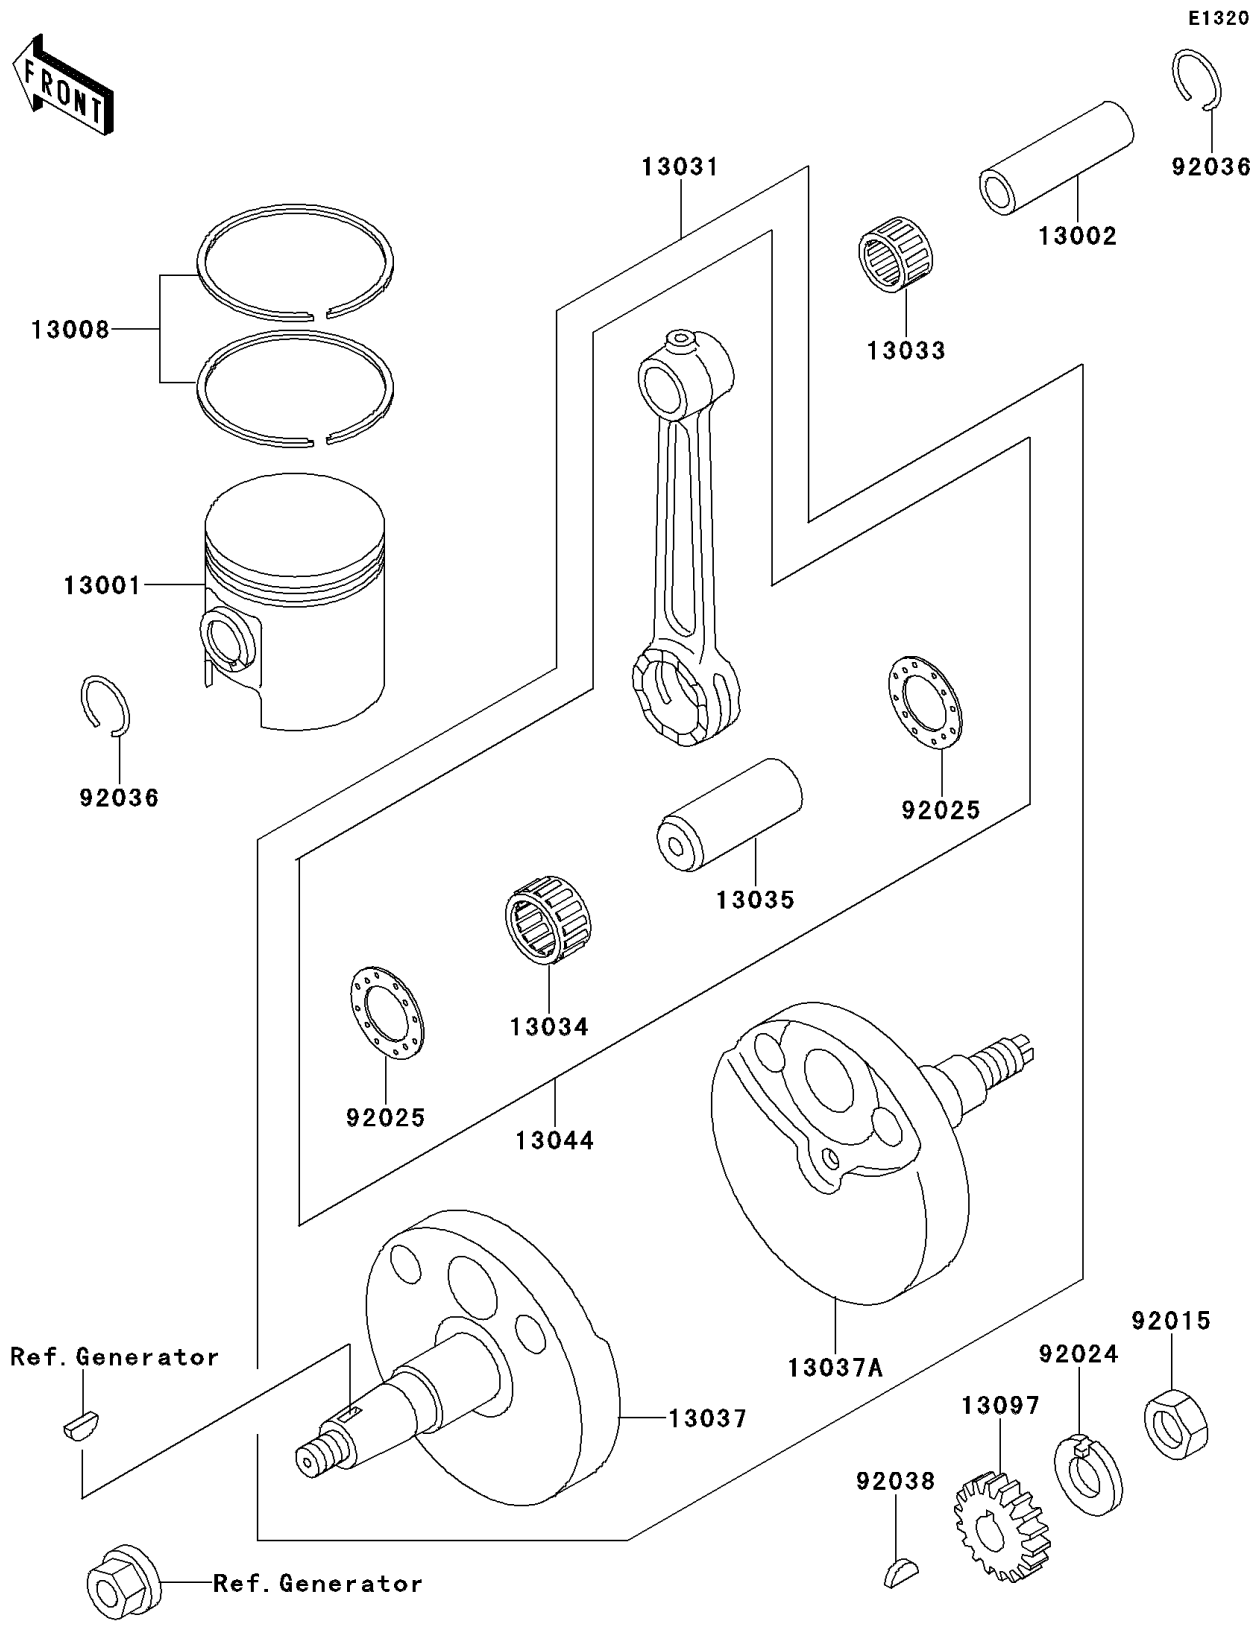

1997 KX60 PARTS DIAGRAM

Crankshaft/Piston(s)

1997 KX60 PARTS LIST

Crankshaft/Piston(s)

ITEM NAME	PART NUMBER	QUANTITY
PISTON-ENGINE,(B) (Ref # 13001)	13001-1080	1
PIN-PISTON (Ref # 13002)	13002-1020	1
RING-SET-PISTON (Ref # 13008)	13008-5050	1
CRANKSHAFT-COMP (Ref # 13031)	13031-1169	1
BEARING-NEEDLE,72KTV030 (Ref # 13033)	13033-028	1
BEARING-BIG END,SKT202714EGS (Ref # 13034)	13034-1033	1
PIN-CRANK (Ref # 13035)	13035-1002	1
CRANKSHAFT,LH (Ref # 13037)	13037-1204	1
CRANKSHAFT,RH (Ref # 13037A)	13037-1220	1
SET-CONNECTING ROD (Ref # 13044)	13044-5024	1
GEAR-PRIMARY SPUR,22T (Ref # 13097)	13097-1055	1
NUT,12MM (Ref # 92015)	92015-006	1
WASHER,CLAW,12.5X25X0.8 (Ref # 92024)	92024-003	1
SHIM,20X34.5X1.0 (Ref # 92025)	92025-005	2
RING-SNAP,PISTON PIN (Ref # 92036)	92036-007	2
KEY,WOODRUFF (Ref # 92038)	92038-003	1