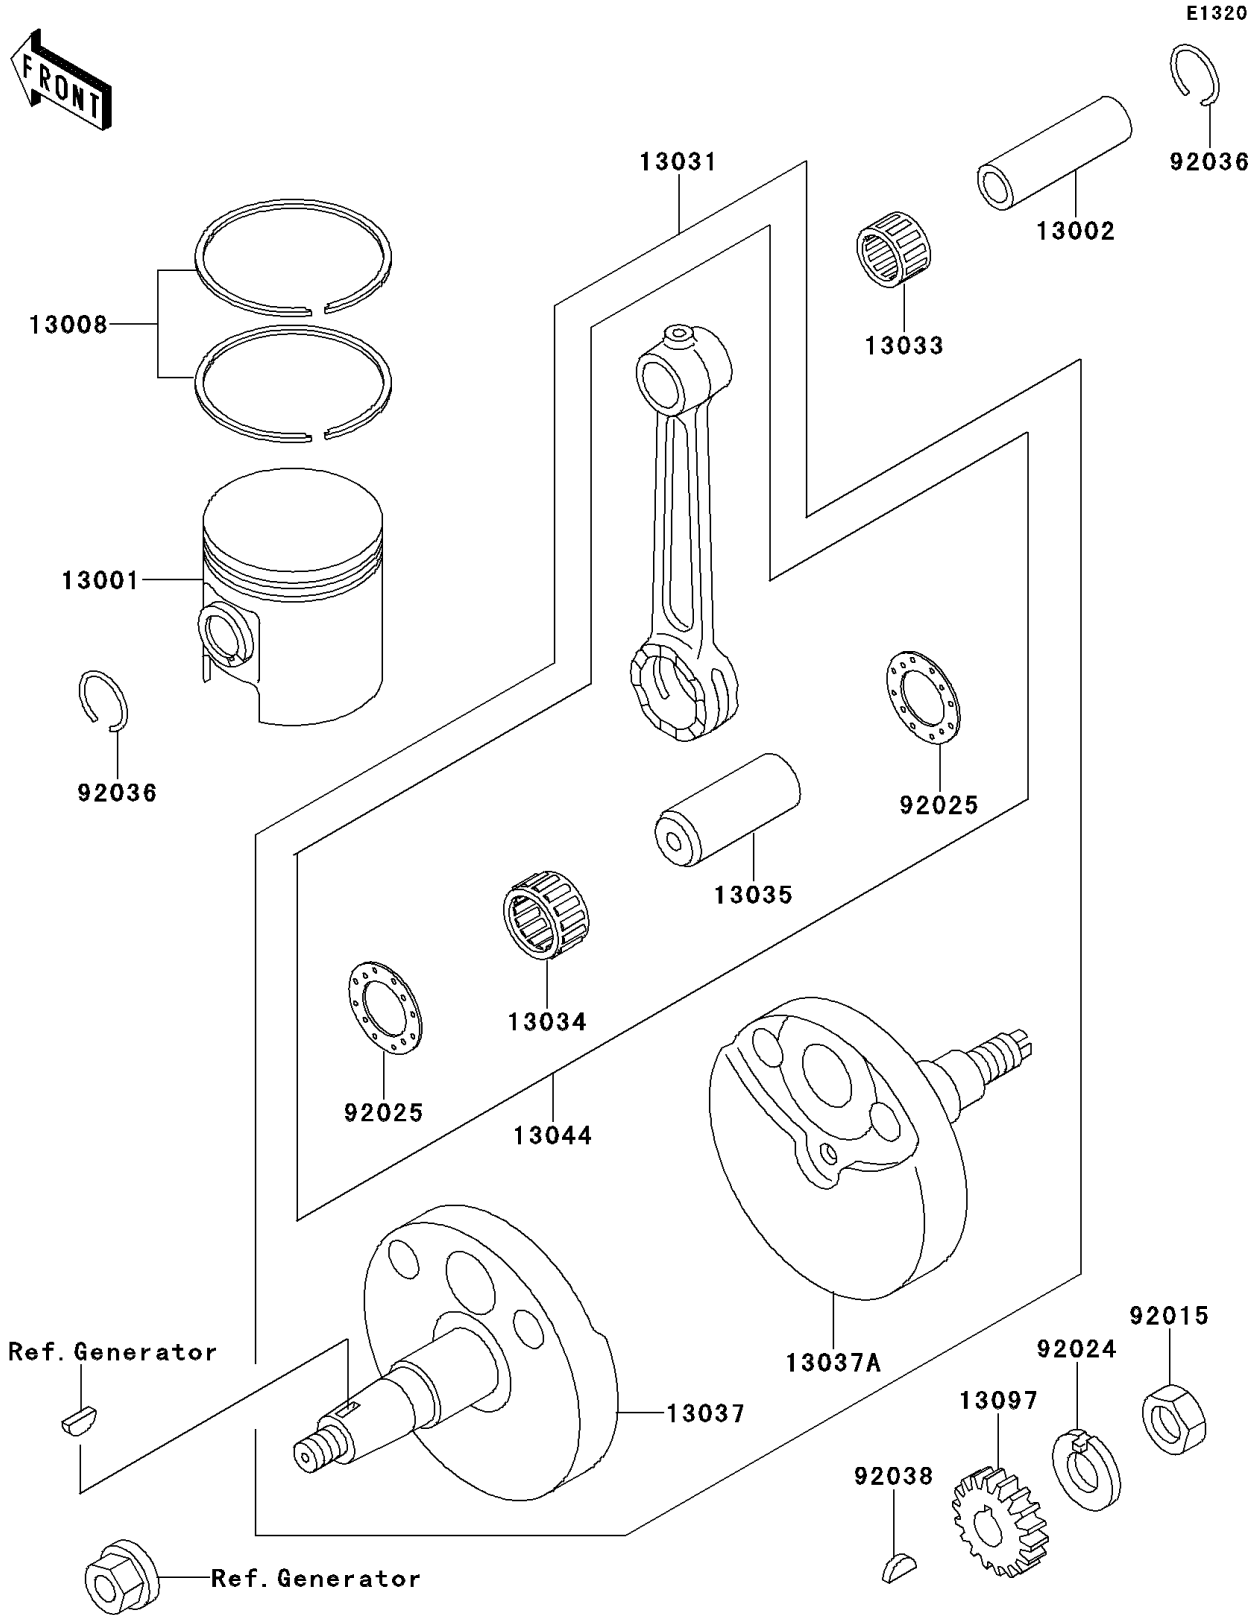

1997 KX60 PARTS DIAGRAM

Crankshaft/Piston(s)

1997 KX60 PARTS LIST

Crankshaft/Piston(s)

ITEM NAME	PART NUMBER	QUANTITY
PISTON-ENGINE,(B) (Ref # 13001)	13001-1080	1
PIN-PISTON (Ref # 13002)	13002-1020	1
RING-SET-PISTON (Ref # 13008)	13008-5050	1
CRANKSHAFT-COMP (Ref # 13031)	13031-1169	1
BEARING-NEEDLE,72KTV030 (Ref # 13033)	13033-028	1
BEARING-BIG END,SKT202714EGS (Ref # 13034)	13034-1033	1
PIN-CRANK (Ref # 13035)	13035-1002	1
CRANKSHAFT,LH (Ref # 13037)	13037-1204	1
CRANKSHAFT,RH (Ref # 13037A)	13037-1220	1
SET-CONNECTING ROD (Ref # 13044)	13044-5024	1
GEAR-PRIMARY SPUR,22T (Ref # 13097)	13097-1055	1
NUT,12MM (Ref # 92015)	92015-006	1
WASHER,CLAW,12.5X25X0.8 (Ref # 92024)	92024-003	1
SHIM,20X34.5X1.0 (Ref # 92025)	92025-005	2
RING-SNAP,PISTON PIN (Ref # 92036)	92036-007	2
KEY,WOODRUFF (Ref # 92038)	92038-003	1