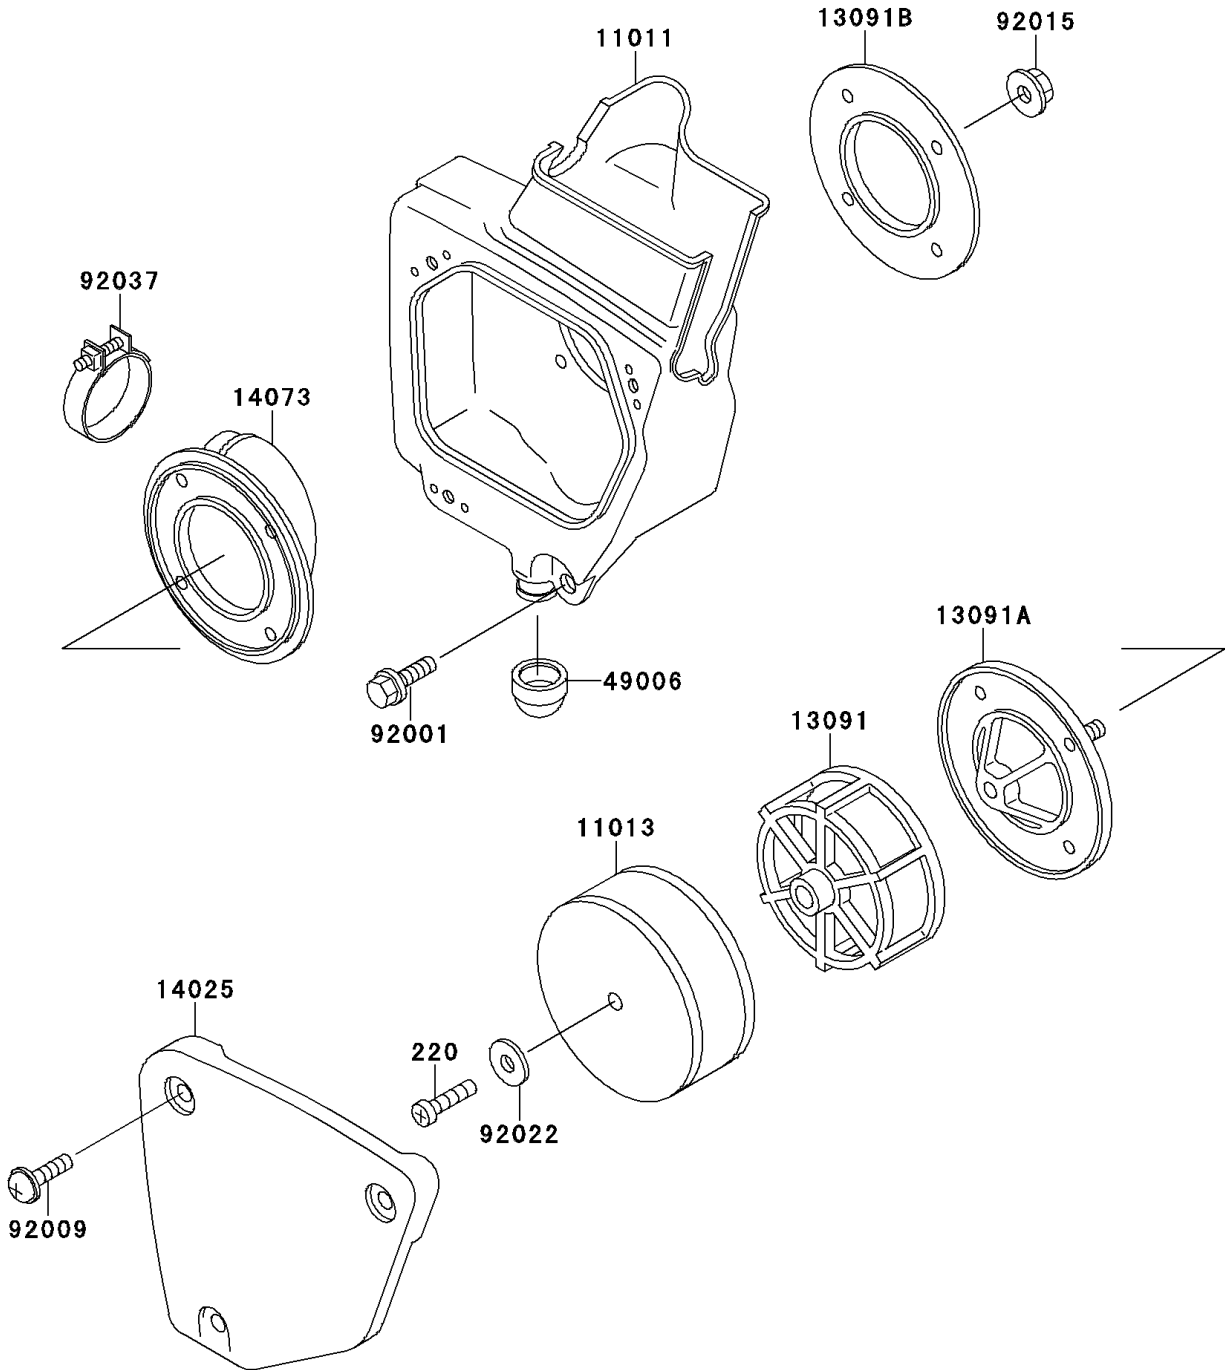

1998 KX60 PARTS DIAGRAM

Air Cleaner

E1130

1998 KX60 PARTS LIST

Air Cleaner

ITEM NAME	PART NUMBER	QUANTITY
SCREW-PAN-CROS,6X25 (Ref # 220)	220B0625	1
CASE-AIR FILTER (Ref # 11011)	11011-1178	1
ELEMENT-AIR FILTER (Ref # 11013)	11013-1121	1
HOLDER,ELEMENT (Ref # 13091)	13091-1336	1
HOLDER,AIR FILTER CASE (Ref # 13091A)	13091-1337	1
HOLDER,AIR FILTER CASE (Ref # 13091B)	13091-1338	1
COVER,AIR FILTER CASE (Ref # 14025)	14025-1958	1
DUCT,AIR FILTER (Ref # 14073)	14073-1191	1
BOOT,AIR FILTER (Ref # 49006)	49006-1156	1
BOLT,W/WASHER,6X12 (Ref # 92001)	92001-1517	1
SCREW,6X14,WHITE (Ref # 92009)	92009-1287	3
NUT,FLANGED,5MM (Ref # 92015)	92015-1259	4
WASHER,6.5X20X1.6 (Ref # 92022)	92022-125	1
CLAMP (Ref # 92037)	92037-1172	1