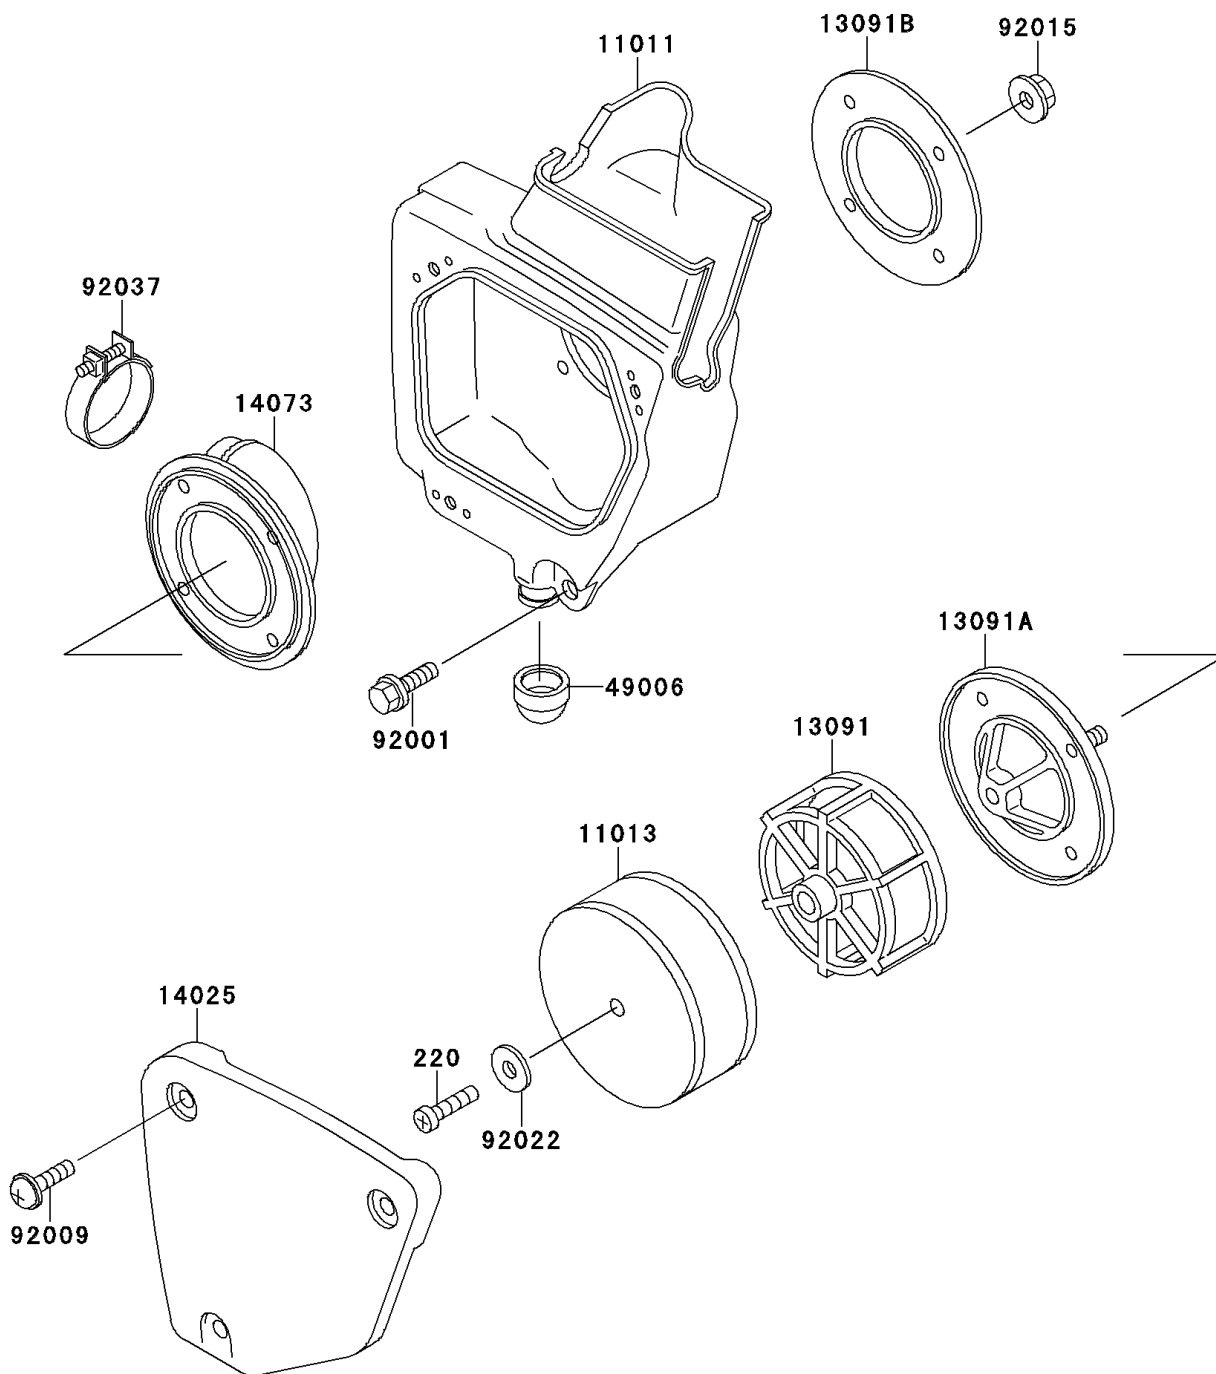

1998 KX60 PARTS DIAGRAM

Air Cleaner

E1130

1998 KX60 PARTS LIST

Air Cleaner

ITEM NAME	PART NUMBER	QUANTITY
SCREW-PAN-CROS,6X25 (Ref # 220)	220B0625	1
CASE-AIR FILTER (Ref # 11011)	11011-1178	1
ELEMENT-AIR FILTER (Ref # 11013)	11013-1121	1
HOLDER,ELEMENT (Ref # 13091)	13091-1336	1
HOLDER,AIR FILTER CASE (Ref # 13091A)	13091-1337	1
HOLDER,AIR FILTER CASE (Ref # 13091B)	13091-1338	1
COVER,AIR FILTER CASE (Ref # 14025)	14025-1958	1
DUCT,AIR FILTER (Ref # 14073)	14073-1191	1
BOOT,AIR FILTER (Ref # 49006)	49006-1156	1
BOLT,W/WASHER,6X12 (Ref # 92001)	92001-1517	1
SCREW,6X14,WHITE (Ref # 92009)	92009-1287	1
NUT,FLANGED,5MM (Ref # 92015)	92015-1259	1
WASHER,6.5X20X1.6 (Ref # 92022)	92022-125	1
CLAMP (Ref # 92037)	92037-1172	1