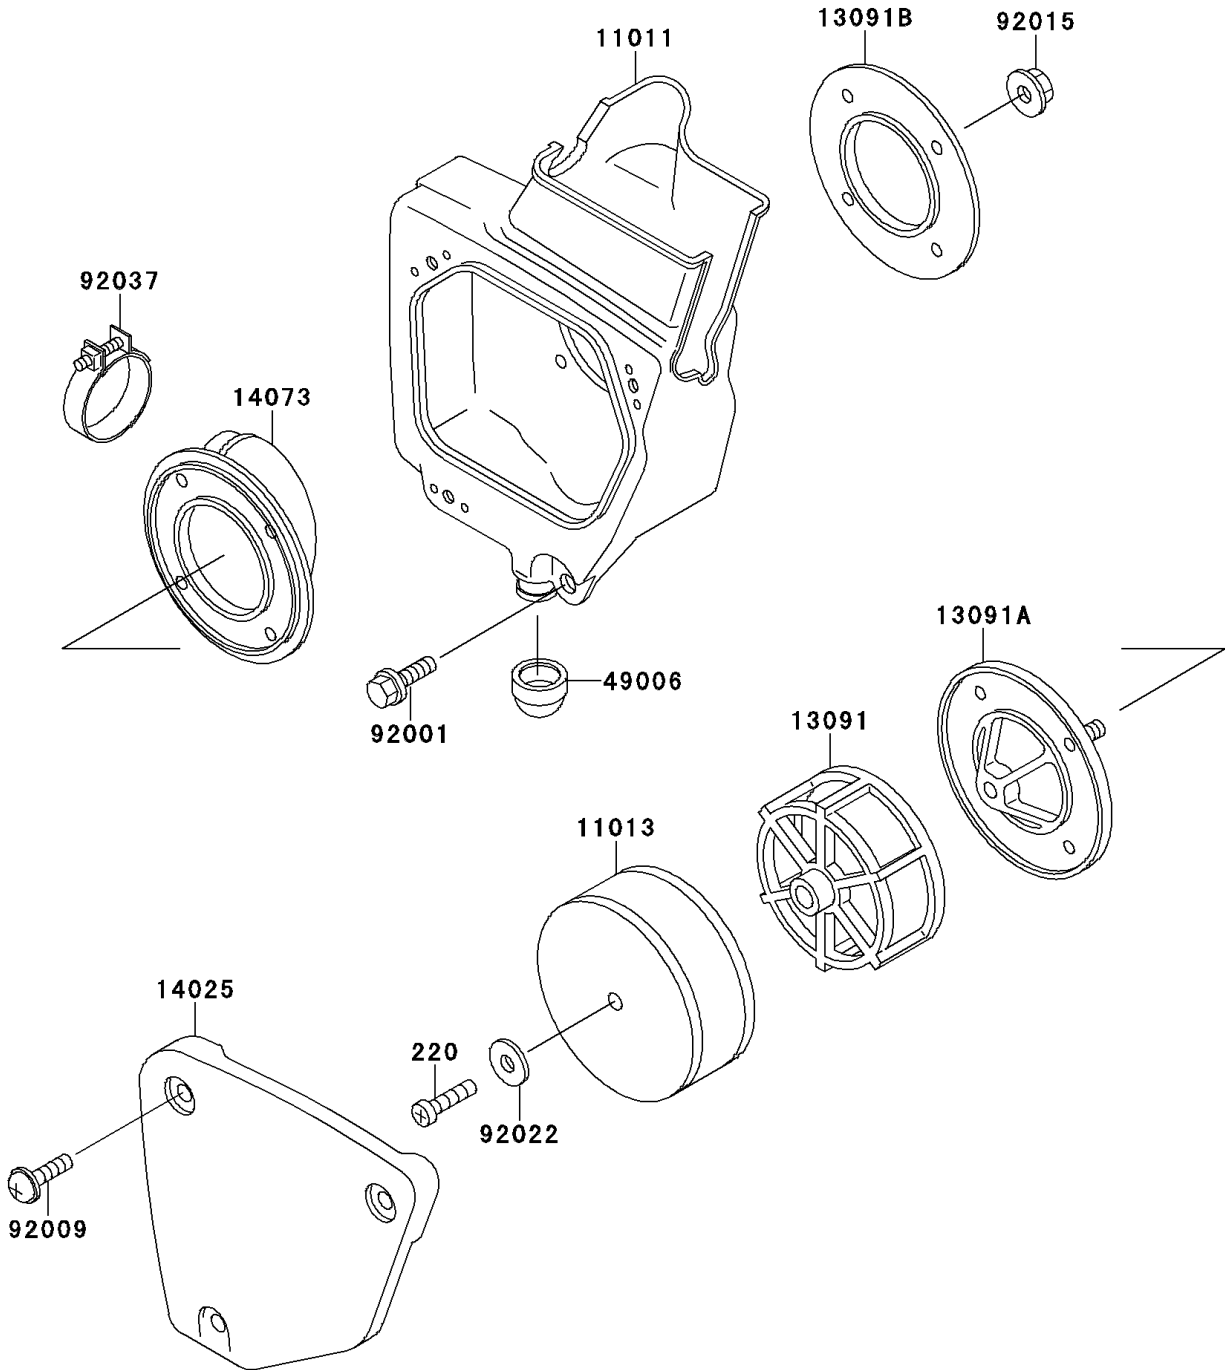

# 1997 KX60 PARTS DIAGRAM

Air Cleaner

E1130

# 1997 KX60 PARTS LIST

## Air Cleaner

| ITEM NAME                             | PART NUMBER | QUANTITY |
|---------------------------------------|-------------|----------|
| SCREW-PAN-CROS,6X25 (Ref # 220)       | 220B0625    | 1        |
| CASE-AIR FILTER (Ref # 11011)         | 11011-1178  | 1        |
| ELEMENT-AIR FILTER (Ref # 11013)      | 11013-1121  | 1        |
| HOLDER,ELEMENT (Ref # 13091)          | 13091-1336  | 1        |
| HOLDER,AIR FILTER CASE (Ref # 13091A) | 13091-1337  | 1        |
| HOLDER,AIR FILTER CASE (Ref # 13091B) | 13091-1338  | 1        |
| COVER,AIR FILTER CASE (Ref # 14025)   | 14025-1958  | 1        |
| DUCT,AIR FILTER (Ref # 14073)         | 14073-1191  | 1        |
| BOOT,AIR FILTER (Ref # 49006)         | 49006-1156  | 1        |
| BOLT,W/WASHER,6X12 (Ref # 92001)      | 92001-1517  | 1        |
| SCREW,6X14,WHITE (Ref # 92009)        | 92009-1287  | 3        |
| NUT,FLANGED,5MM (Ref # 92015)         | 92015-1259  | 4        |
| WASHER,6.5X20X1.6 (Ref # 92022)       | 92022-125   | 1        |
| CLAMP (Ref # 92037)                   | 92037-1172  | 1        |