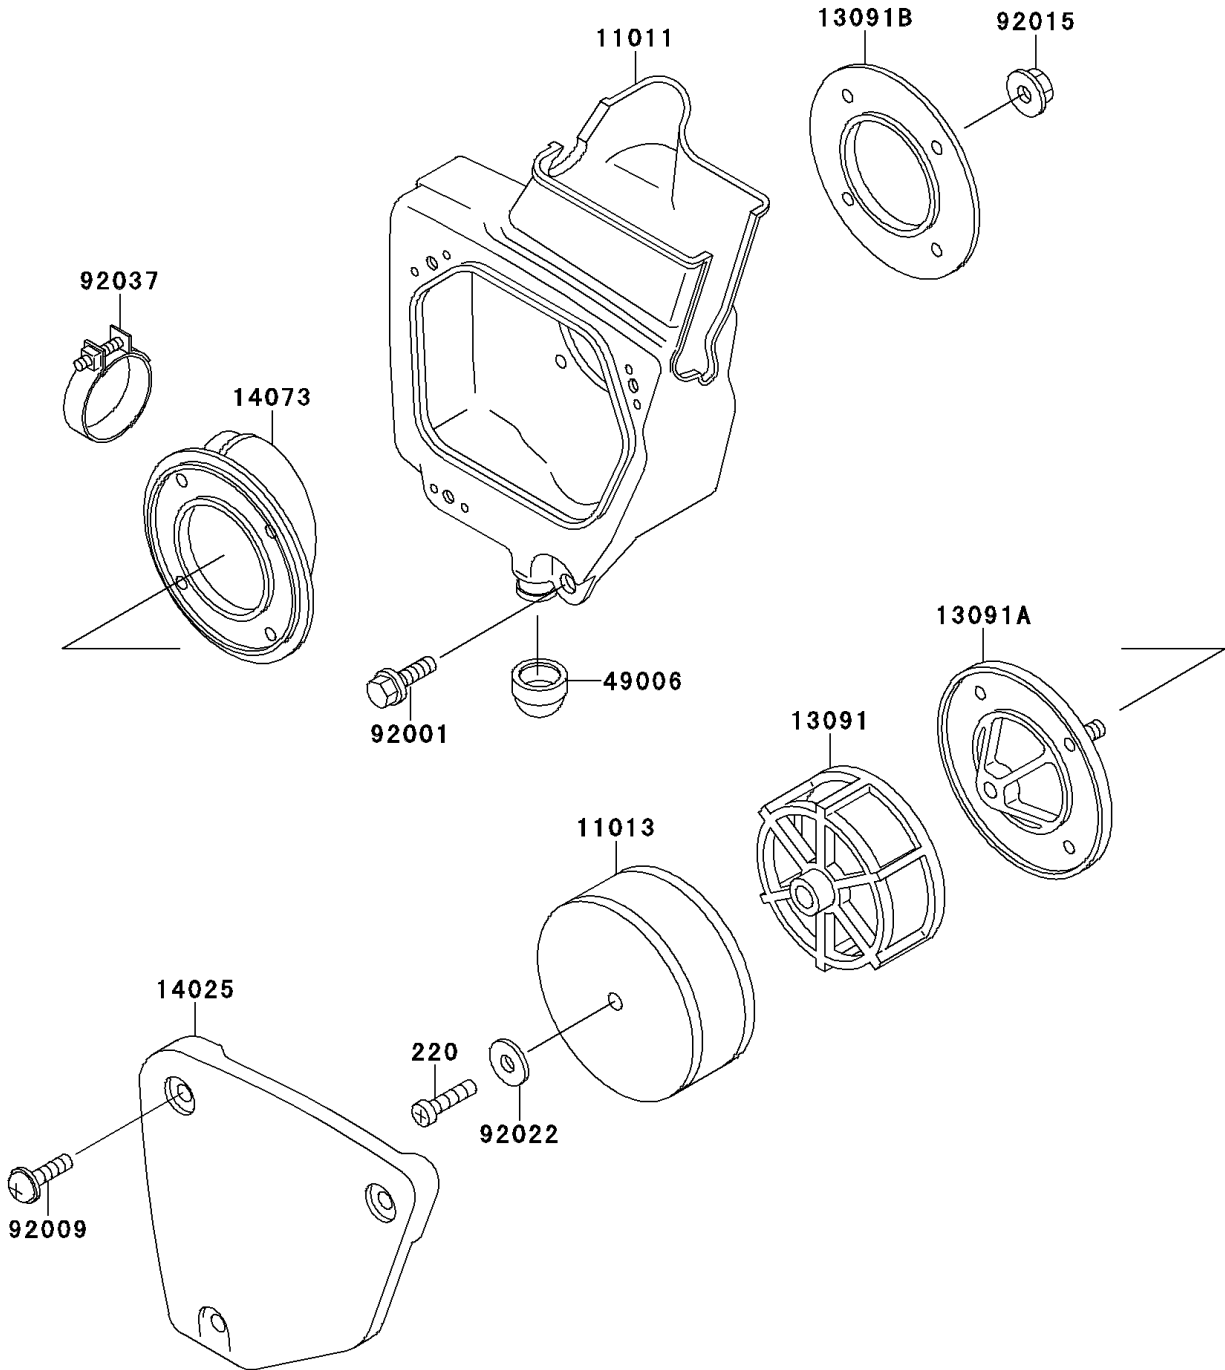

1997 KX60 PARTS DIAGRAM

Air Cleaner

E1130

1997 KX60 PARTS LIST

Air Cleaner

ITEM NAME	PART NUMBER	QUANTITY
SCREW-PAN-CROS,6X25 (Ref # 220)	220B0625	1
CASE-AIR FILTER (Ref # 11011)	11011-1178	1
ELEMENT-AIR FILTER (Ref # 11013)	11013-1121	1
HOLDER,ELEMENT (Ref # 13091)	13091-1336	1
HOLDER,AIR FILTER CASE (Ref # 13091A)	13091-1337	1
HOLDER,AIR FILTER CASE (Ref # 13091B)	13091-1338	1
COVER,AIR FILTER CASE (Ref # 14025)	14025-1958	1
DUCT,AIR FILTER (Ref # 14073)	14073-1191	1
BOOT,AIR FILTER (Ref # 49006)	49006-1156	1
BOLT,W/WASHER,6X12 (Ref # 92001)	92001-1517	1
SCREW,6X14,WHITE (Ref # 92009)	92009-1287	3
NUT,FLANGED,5MM (Ref # 92015)	92015-1259	4
WASHER,6.5X20X1.6 (Ref # 92022)	92022-125	1
CLAMP (Ref # 92037)	92037-1172	1