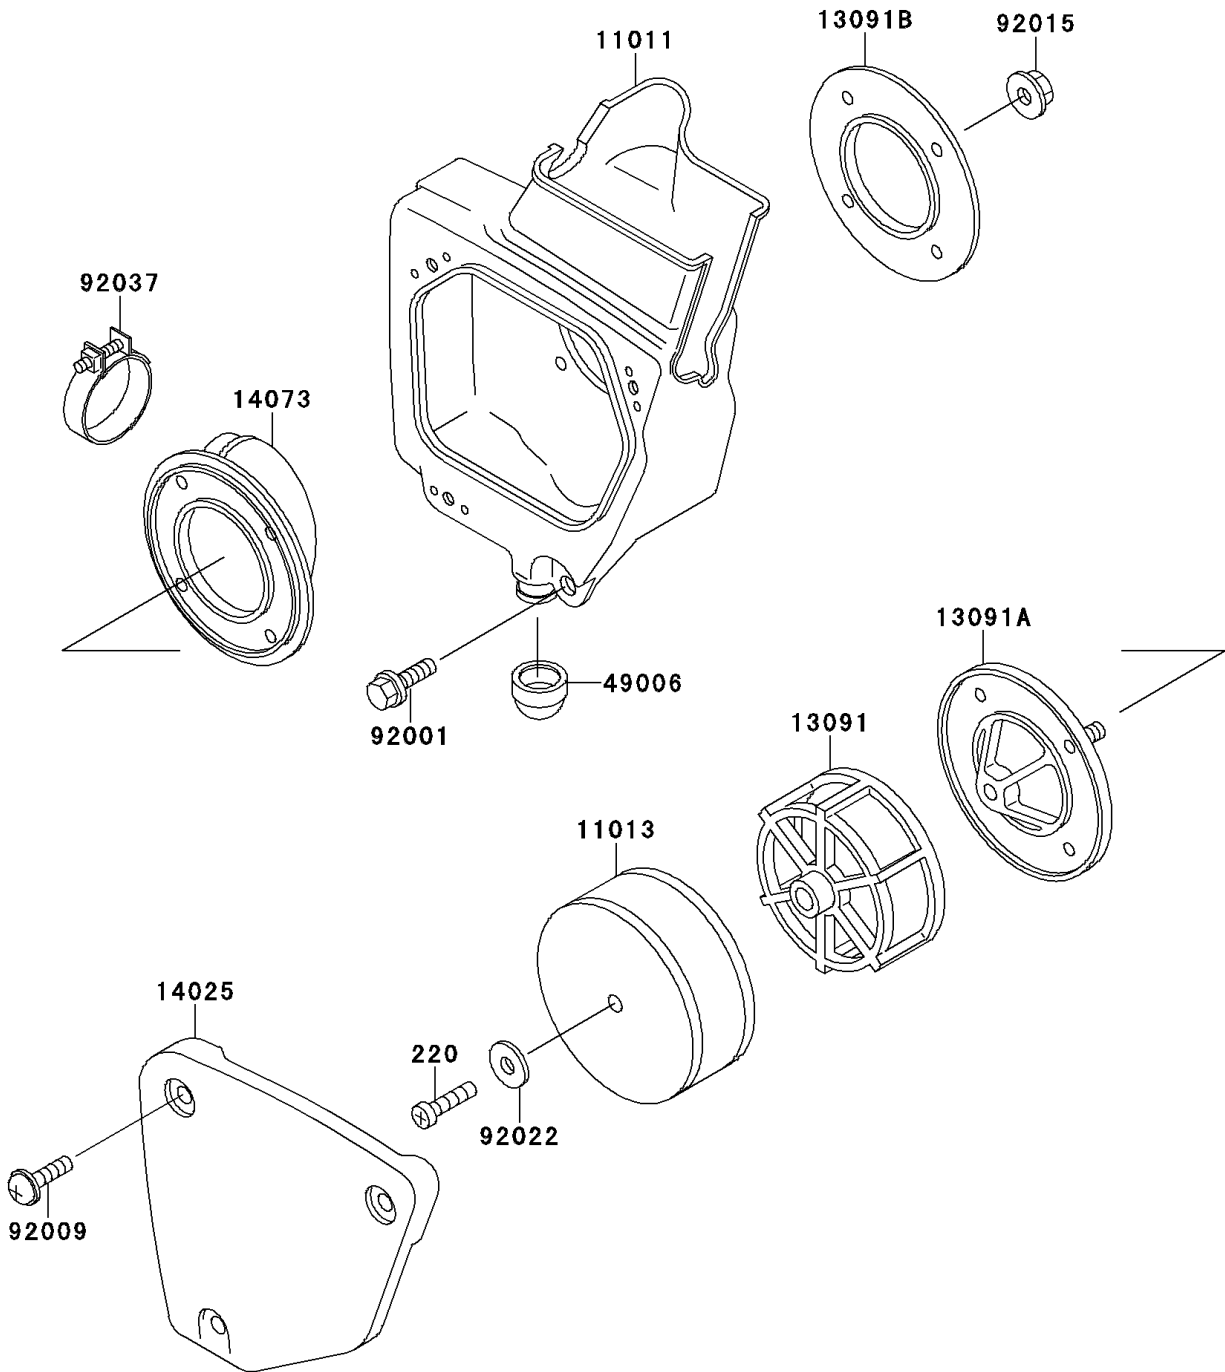

1994 KX60 PARTS DIAGRAM

Air Cleaner

E1130

1994 KX60 PARTS LIST

Air Cleaner

ITEM NAME	PART NUMBER	QUANTITY
SCREW-PAN-CROS,6X25 (Ref # 220)	220B0625	1
CASE-AIR FILTER (Ref # 11011)	11011-1178	1
ELEMENT-AIR FILTER (Ref # 11013)	11013-1121	1
HOLDER,ELEMENT (Ref # 13091)	13091-1336	1
HOLDER,AIR FILTER CASE (Ref # 13091A)	13091-1337	1
HOLDER,AIR FILTER CASE (Ref # 13091B)	13091-1338	1
COVER,AIR FILTER CASE (Ref # 14025)	14025-1958	1
DUCT,AIR FILTER (Ref # 14073)	14073-1191	1
BOOT,AIR FILTER (Ref # 49006)	49006-1156	1
BOLT,W/WASHER,6X12 (Ref # 92001)	92001-1517	1
SCREW,6X14,WHITE (Ref # 92009)	92009-1287	3
NUT,FLANGED,5MM (Ref # 92015)	92015-1259	4
WASHER,6.5X20X1.6 (Ref # 92022)	92022-125	1
CLAMP (Ref # 92037)	92037-1172	1