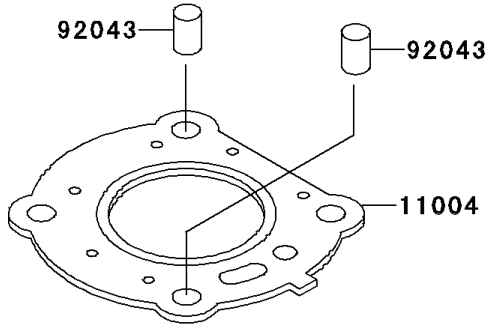

1997 KX60 PARTS DIAGRAM

Cylinder Head/Cylinder

E1110

1997 KX60 PARTS LIST

Cylinder Head/Cylinder

ITEM NAME	PART NUMBER	QUANTITY
BOLT-FLANGED,6X20 (Ref # 130)	130G0620	4
BOLT-FLANGED (Ref # 130A)	130P08105	4
HEAD-CYLINDER (Ref # 11001)	11001-1175	1
GASKET-HEAD (Ref # 11004)	11004-1218	1
CYLINDER-ENGINE (Ref # 11005)	11005-1378	1
GASKET,CYLINDER BASE (Ref # 11009)	11009-1975	1
VALVE-ASSY-REED (Ref # 12021)	12021-1015	1
VALVE-REED (Ref # 12022)	12022-1013	2
HOLDER-VALVE,REED (Ref # 12023)	12023-1019	1
SCREW,REED VALVE (Ref # 92009)	92009-1014	4
CLAMP (Ref # 92037)	92037-1305	1
PIN,DOWEL,10X14 (Ref # 92043)	92043-1037	2