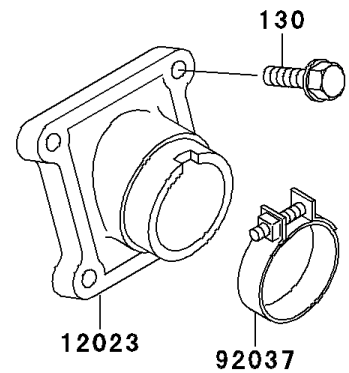

1997 KX60 PARTS DIAGRAM

Cylinder Head/Cylinder

E1110

1997 KX60 PARTS LIST

Cylinder Head/Cylinder

ITEM NAME	PART NUMBER	QUANTITY
BOLT-FLANGED,6X20 (Ref # 130)	130G0620	4
BOLT-FLANGED (Ref # 130A)	130P08105	4
HEAD-CYLINDER (Ref # 11001)	11001-1175	1
GASKET-HEAD (Ref # 11004)	11004-1218	1
CYLINDER-ENGINE (Ref # 11005)	11005-1378	1
GASKET,CYLINDER BASE (Ref # 11009)	11009-1975	1
VALVE-ASSY-REED (Ref # 12021)	12021-1015	1
VALVE-REED (Ref # 12022)	12022-1013	2
HOLDER-VALVE,REED (Ref # 12023)	12023-1019	1
SCREW,REED VALVE (Ref # 92009)	92009-1014	4
CLAMP (Ref # 92037)	92037-1305	1
PIN,DOWEL,10X14 (Ref # 92043)	92043-1037	2