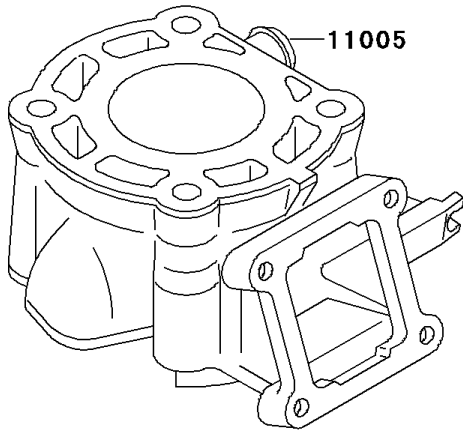

1997 KX60 PARTS DIAGRAM

Cylinder Head/Cylinder

E1110

1997 KX60 PARTS LIST

Cylinder Head/Cylinder

ITEM NAME	PART NUMBER	QUANTITY
BOLT-FLANGED,6X20 (Ref # 130)	130G0620	4
BOLT-FLANGED (Ref # 130A)	130P08105	4
HEAD-CYLINDER (Ref # 11001)	11001-1175	1
GASKET-HEAD (Ref # 11004)	11004-1218	1
CYLINDER-ENGINE (Ref # 11005)	11005-1378	1
GASKET,CYLINDER BASE (Ref # 11009)	11009-1975	1
VALVE-ASSY-REED (Ref # 12021)	12021-1015	1
VALVE-REED (Ref # 12022)	12022-1013	2
HOLDER-VALVE,REED (Ref # 12023)	12023-1019	1
SCREW,REED VALVE (Ref # 92009)	92009-1014	4
CLAMP (Ref # 92037)	92037-1305	1
PIN,DOWEL,10X14 (Ref # 92043)	92043-1037	2