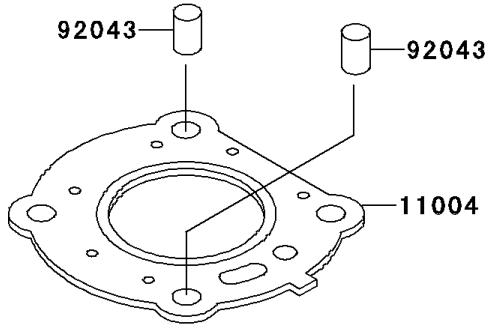

1997 KX60 PARTS DIAGRAM

Cylinder Head/Cylinder

E1110

1997 KX60 PARTS LIST

Cylinder Head/Cylinder

ITEM NAME	PART NUMBER	QUANTITY
BOLT-FLANGED,6X20 (Ref # 130)	130G0620	4
BOLT-FLANGED (Ref # 130A)	130P08105	4
HEAD-CYLINDER (Ref # 11001)	11001-1175	1
GASKET-HEAD (Ref # 11004)	11004-1218	1
CYLINDER-ENGINE (Ref # 11005)	11005-1378	1
GASKET,CYLINDER BASE (Ref # 11009)	11009-1975	1
VALVE-ASSY-REED (Ref # 12021)	12021-1015	1
VALVE-REED (Ref # 12022)	12022-1013	2
HOLDER-VALVE,REED (Ref # 12023)	12023-1019	1
SCREW,REED VALVE (Ref # 92009)	92009-1014	4
CLAMP (Ref # 92037)	92037-1305	1
PIN,DOWEL,10X14 (Ref # 92043)	92043-1037	2