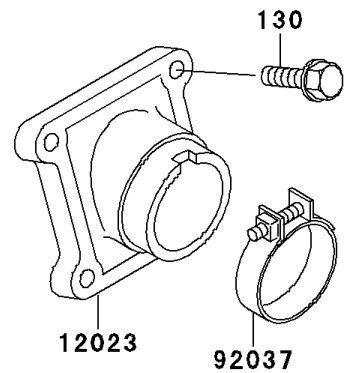

1997 KX60 PARTS DIAGRAM

Cylinder Head/Cylinder

E1110

1997 KX60 PARTS LIST

Cylinder Head/Cylinder

ITEM NAME	PART NUMBER	QUANTITY
BOLT-FLANGED,6X20 (Ref # 130)	130G0620	4
BOLT-FLANGED (Ref # 130A)	130P08105	4
HEAD-CYLINDER (Ref # 11001)	11001-1175	1
GASKET-HEAD (Ref # 11004)	11004-1218	1
CYLINDER-ENGINE (Ref # 11005)	11005-1378	1
GASKET,CYLINDER BASE (Ref # 11009)	11009-1975	1
VALVE-ASSY-REED (Ref # 12021)	12021-1015	1
VALVE-REED (Ref # 12022)	12022-1013	2
HOLDER-VALVE,REED (Ref # 12023)	12023-1019	1
SCREW,REED VALVE (Ref # 92009)	92009-1014	4
CLAMP (Ref # 92037)	92037-1305	1
PIN,DOWEL,10X14 (Ref # 92043)	92043-1037	2