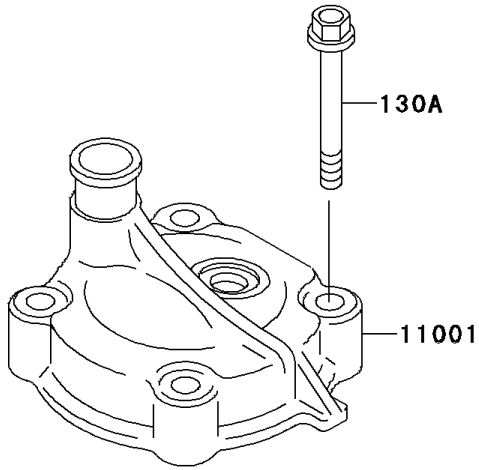

1997 KX60 PARTS DIAGRAM

Cylinder Head/Cylinder

E1110

1997 KX60 PARTS LIST

Cylinder Head/Cylinder

ITEM NAME	PART NUMBER	QUANTITY
BOLT-FLANGED,6X20 (Ref # 130)	130G0620	4
BOLT-FLANGED (Ref # 130A)	130P08105	4
HEAD-CYLINDER (Ref # 11001)	11001-1175	1
GASKET-HEAD (Ref # 11004)	11004-1218	1
CYLINDER-ENGINE (Ref # 11005)	11005-1378	1
GASKET,CYLINDER BASE (Ref # 11009)	11009-1975	1
VALVE-ASSY-REED (Ref # 12021)	12021-1015	1
VALVE-REED (Ref # 12022)	12022-1013	2
HOLDER-VALVE,REED (Ref # 12023)	12023-1019	1
SCREW,REED VALVE (Ref # 92009)	92009-1014	4
CLAMP (Ref # 92037)	92037-1305	1
PIN,DOWEL,10X14 (Ref # 92043)	92043-1037	2