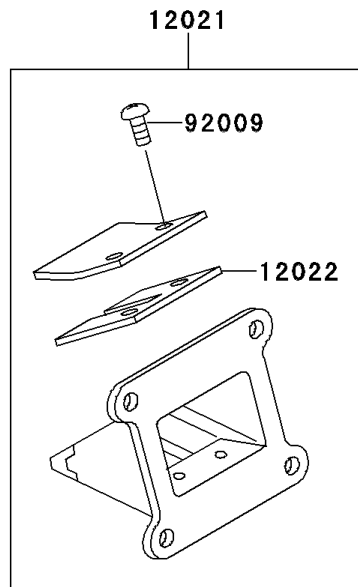

1997 KX60 PARTS DIAGRAM

Cylinder Head/Cylinder

E1110

1997 KX60 PARTS LIST

Cylinder Head/Cylinder

ITEM NAME	PART NUMBER	QUANTITY
BOLT-FLANGED,6X20 (Ref # 130)	130G0620	4
BOLT-FLANGED (Ref # 130A)	130P08105	4
HEAD-CYLINDER (Ref # 11001)	11001-1175	1
GASKET-HEAD (Ref # 11004)	11004-1218	1
CYLINDER-ENGINE (Ref # 11005)	11005-1378	1
GASKET,CYLINDER BASE (Ref # 11009)	11009-1975	1
VALVE-ASSY-REED (Ref # 12021)	12021-1015	1
VALVE-REED (Ref # 12022)	12022-1013	2
HOLDER-VALVE,REED (Ref # 12023)	12023-1019	1
SCREW,REED VALVE (Ref # 92009)	92009-1014	4
CLAMP (Ref # 92037)	92037-1305	1
PIN,DOWEL,10X14 (Ref # 92043)	92043-1037	2