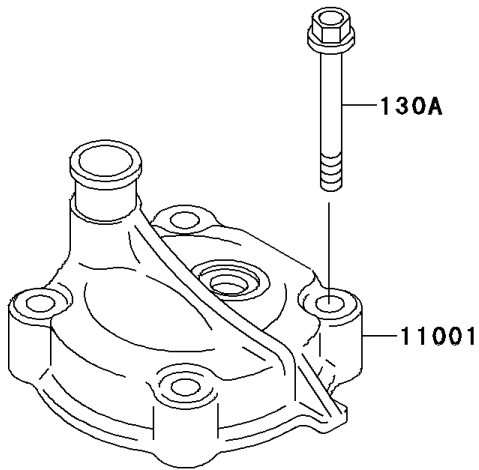

1994 KX60 PARTS DIAGRAM

Cylinder Head/Cylinder

E1110

1994 KX60 PARTS LIST

Cylinder Head/Cylinder

ITEM NAME	PART NUMBER	QUANTITY
BOLT-FLANGED,6X20 (Ref # 130)	130G0620	4
BOLT-FLANGED (Ref # 130A)	130P08105	4
HEAD-CYLINDER (Ref # 11001)	11001-1175	1
GASKET-HEAD (Ref # 11004)	11004-1218	1
CYLINDER-ENGINE (Ref # 11005)	11005-1378	1
GASKET,CYLINDER BASE (Ref # 11009)	11009-1975	1
VALVE-ASSY-REED (Ref # 12021)	12021-1015	1
VALVE-REED (Ref # 12022)	12022-1013	2
HOLDER-VALVE,REED (Ref # 12023)	12023-1019	1
SCREW,REED VALVE (Ref # 92009)	92009-1014	4
CLAMP (Ref # 92037)	92037-1305	1
PIN,DOWEL,10X14 (Ref # 92043)	92043-1037	2