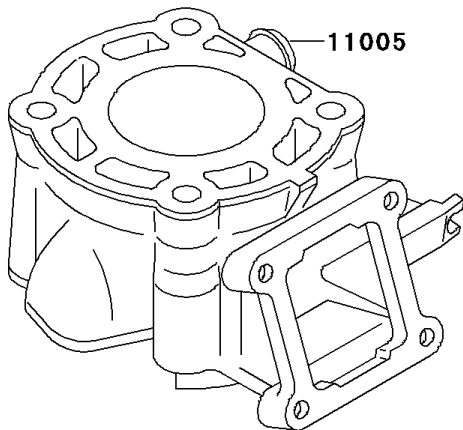

1994 KX60 PARTS DIAGRAM

Cylinder Head/Cylinder

E1110

1994 KX60 PARTS LIST

Cylinder Head/Cylinder

ITEM NAME	PART NUMBER	QUANTITY
BOLT-FLANGED,6X20 (Ref # 130)	130G0620	4
BOLT-FLANGED (Ref # 130A)	130P08105	4
HEAD-CYLINDER (Ref # 11001)	11001-1175	1
GASKET-HEAD (Ref # 11004)	11004-1218	1
CYLINDER-ENGINE (Ref # 11005)	11005-1378	1
GASKET,CYLINDER BASE (Ref # 11009)	11009-1975	1
VALVE-ASSY-REED (Ref # 12021)	12021-1015	1
VALVE-REED (Ref # 12022)	12022-1013	2
HOLDER-VALVE,REED (Ref # 12023)	12023-1019	1
SCREW,REED VALVE (Ref # 92009)	92009-1014	4
CLAMP (Ref # 92037)	92037-1305	1
PIN,DOWEL,10X14 (Ref # 92043)	92043-1037	2