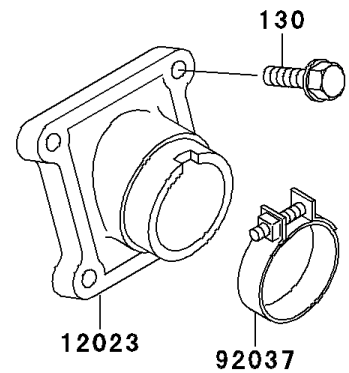

1994 KX60 PARTS DIAGRAM

Cylinder Head/Cylinder

E1110

1994 KX60 PARTS LIST

Cylinder Head/Cylinder

ITEM NAME	PART NUMBER	QUANTITY
BOLT-FLANGED,6X20 (Ref # 130)	130G0620	4
BOLT-FLANGED (Ref # 130A)	130P08105	4
HEAD-CYLINDER (Ref # 11001)	11001-1175	1
GASKET-HEAD (Ref # 11004)	11004-1218	1
CYLINDER-ENGINE (Ref # 11005)	11005-1378	1
GASKET,CYLINDER BASE (Ref # 11009)	11009-1975	1
VALVE-ASSY-REED (Ref # 12021)	12021-1015	1
VALVE-REED (Ref # 12022)	12022-1013	2
HOLDER-VALVE,REED (Ref # 12023)	12023-1019	1
SCREW,REED VALVE (Ref # 92009)	92009-1014	4
CLAMP (Ref # 92037)	92037-1305	1
PIN,DOWEL,10X14 (Ref # 92043)	92043-1037	2