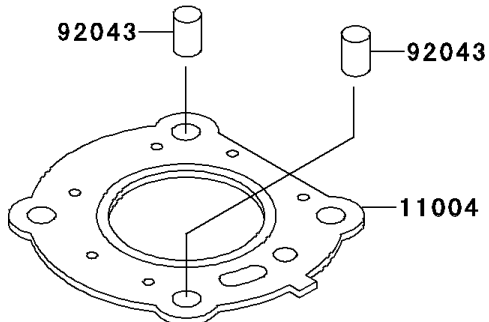

1994 KX60 PARTS DIAGRAM

Cylinder Head/Cylinder

E1110

1994 KX60 PARTS LIST

Cylinder Head/Cylinder

ITEM NAME	PART NUMBER	QUANTITY
BOLT-FLANGED,6X20 (Ref # 130)	130G0620	4
BOLT-FLANGED (Ref # 130A)	130P08105	4
HEAD-CYLINDER (Ref # 11001)	11001-1175	1
GASKET-HEAD (Ref # 11004)	11004-1218	1
CYLINDER-ENGINE (Ref # 11005)	11005-1378	1
GASKET,CYLINDER BASE (Ref # 11009)	11009-1975	1
VALVE-ASSY-REED (Ref # 12021)	12021-1015	1
VALVE-REED (Ref # 12022)	12022-1013	2
HOLDER-VALVE,REED (Ref # 12023)	12023-1019	1
SCREW,REED VALVE (Ref # 92009)	92009-1014	4
CLAMP (Ref # 92037)	92037-1305	1
PIN,DOWEL,10X14 (Ref # 92043)	92043-1037	2