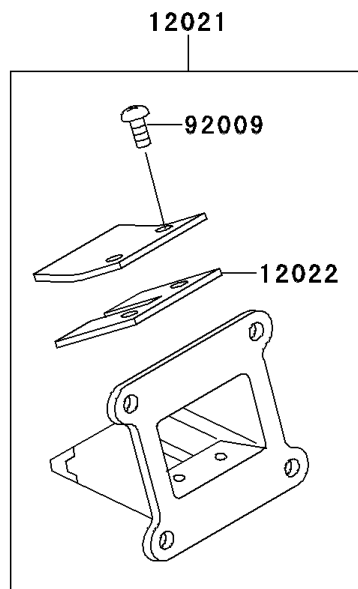

1994 KX60 PARTS DIAGRAM

Cylinder Head/Cylinder

E1110

1994 KX60 PARTS LIST

Cylinder Head/Cylinder

ITEM NAME	PART NUMBER	QUANTITY
BOLT-FLANGED,6X20 (Ref # 130)	130G0620	4
BOLT-FLANGED (Ref # 130A)	130P08105	4
HEAD-CYLINDER (Ref # 11001)	11001-1175	1
GASKET-HEAD (Ref # 11004)	11004-1218	1
CYLINDER-ENGINE (Ref # 11005)	11005-1378	1
GASKET,CYLINDER BASE (Ref # 11009)	11009-1975	1
VALVE-ASSY-REED (Ref # 12021)	12021-1015	1
VALVE-REED (Ref # 12022)	12022-1013	2
HOLDER-VALVE,REED (Ref # 12023)	12023-1019	1
SCREW,REED VALVE (Ref # 92009)	92009-1014	4
CLAMP (Ref # 92037)	92037-1305	1
PIN,DOWEL,10X14 (Ref # 92043)	92043-1037	2