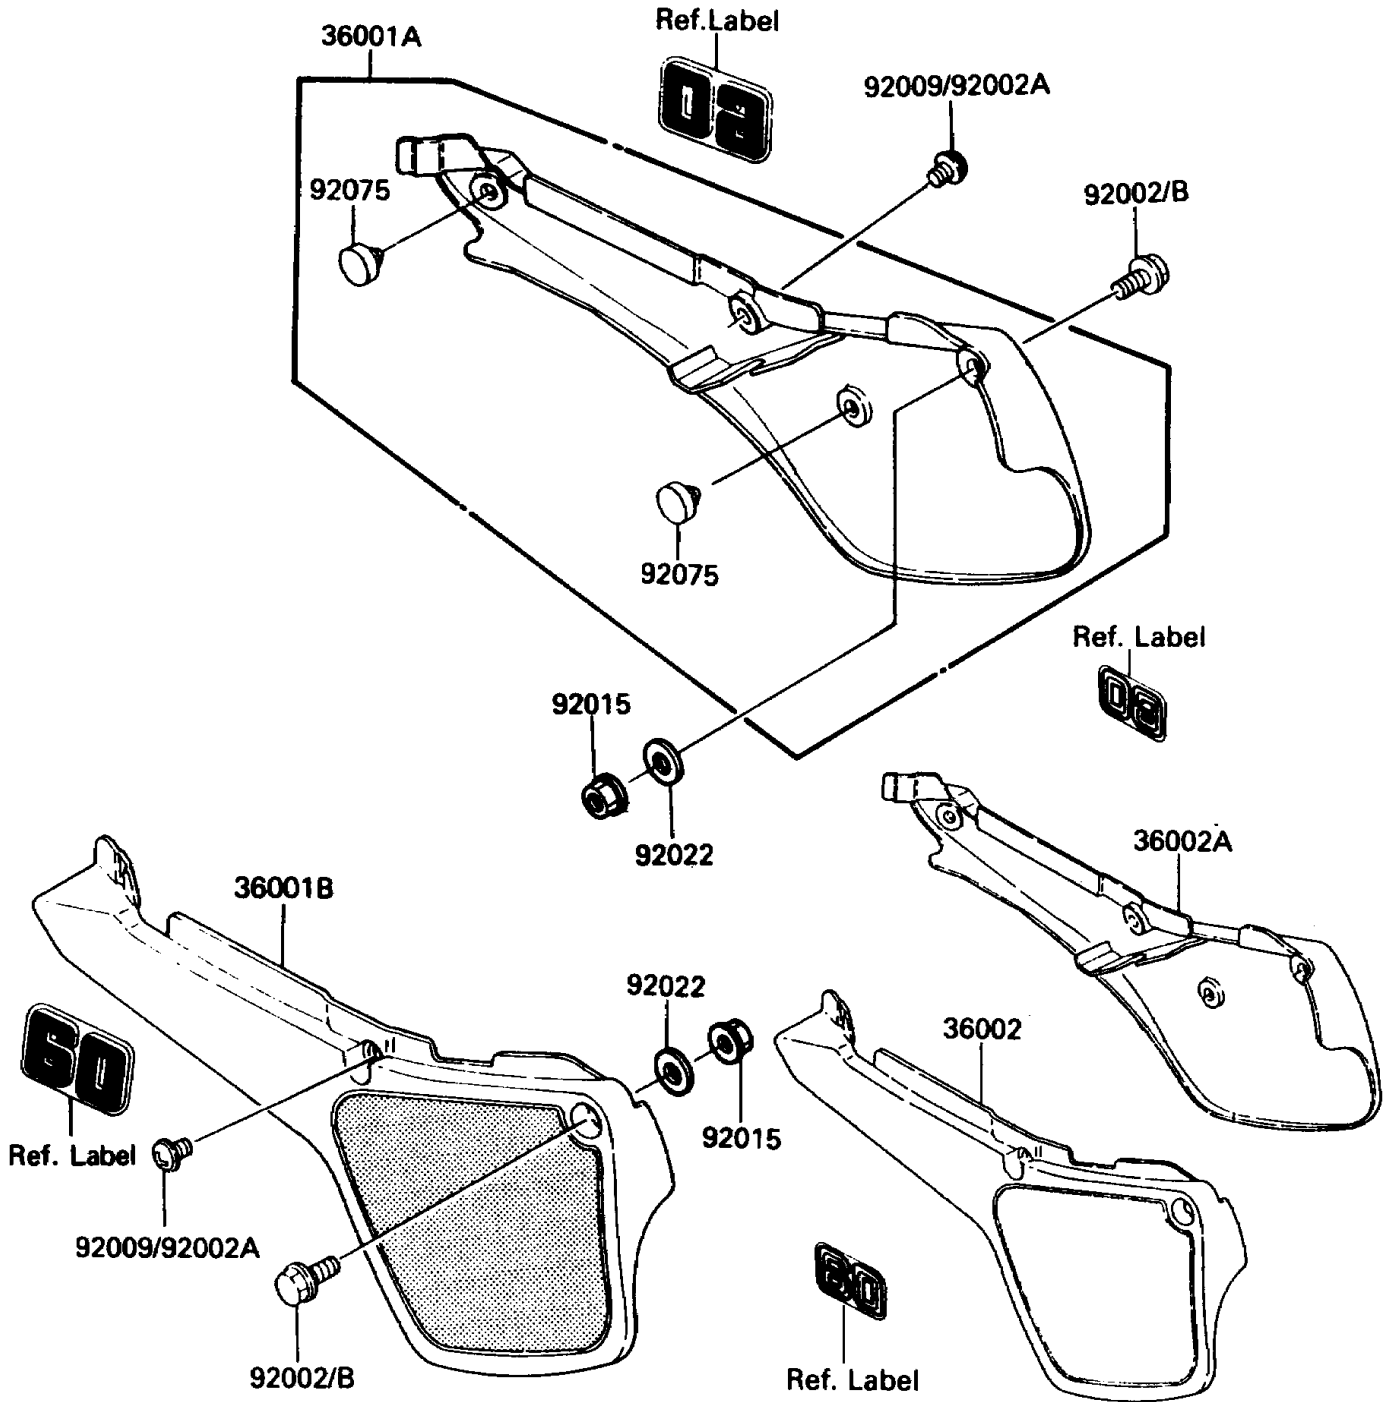

1985 KX60 PARTS DIAGRAM

Side Covers

F2610-0227

1985 KX60 PARTS LIST

Side Covers

ITEM NAME	PART NUMBER	QUANTITY
COVER-SIDE,RH,L.GREEN (Ref # 36001A)	36001-5136-6W	1
COVER-SIDE,LH,L.GREEN (Ref # 36001B)	36001-5281-6W	1
BOLT,6X30 (Ref # 92002)	92002-1335	2
SCREW,6X10,WHITE (Ref # 92009)	92009-1286	2
NUT,LOCK,FLANGED,6MM (Ref # 92015)	92015-1339	2
WASHER,7X16X1.2 (Ref # 92022)	92022-024	2
DAMPER (Ref # 92075)	92075-1598	2