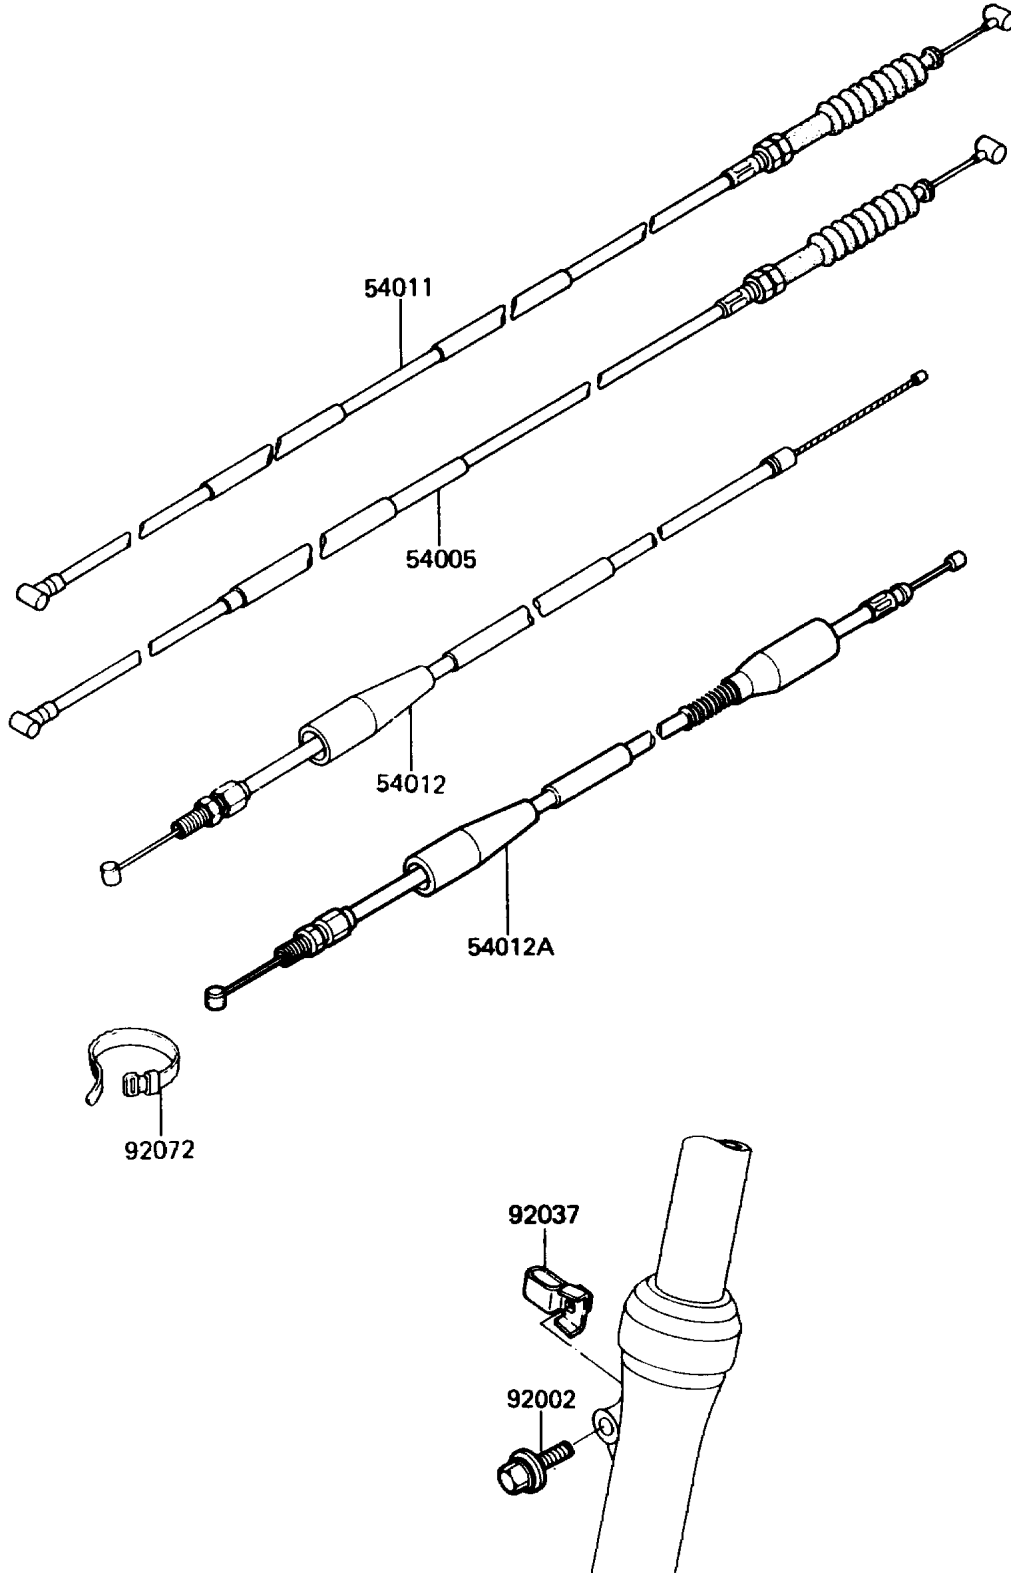

# 1987 KX60 PARTS DIAGRAM

Cables

F2540-0225

# 1987 KX60 PARTS LIST

## Cables

ITEM NAME	PART NUMBER	QUANTITY
CABLE-BRAKE (Ref # 54005)	54005-1046	1
CABLE-CLUTCH (Ref # 54011)	54011-1222	1
CABLE-THROTTLE (Ref # 54012)	54012-1137	1
BOLT,6X16 (Ref # 92002)	92002-1461	1
CLAMP,BRAKE CABLE (Ref # 92037)	92037-1353	1
BAND,L=218 (Ref # 92072)	92072-032	1