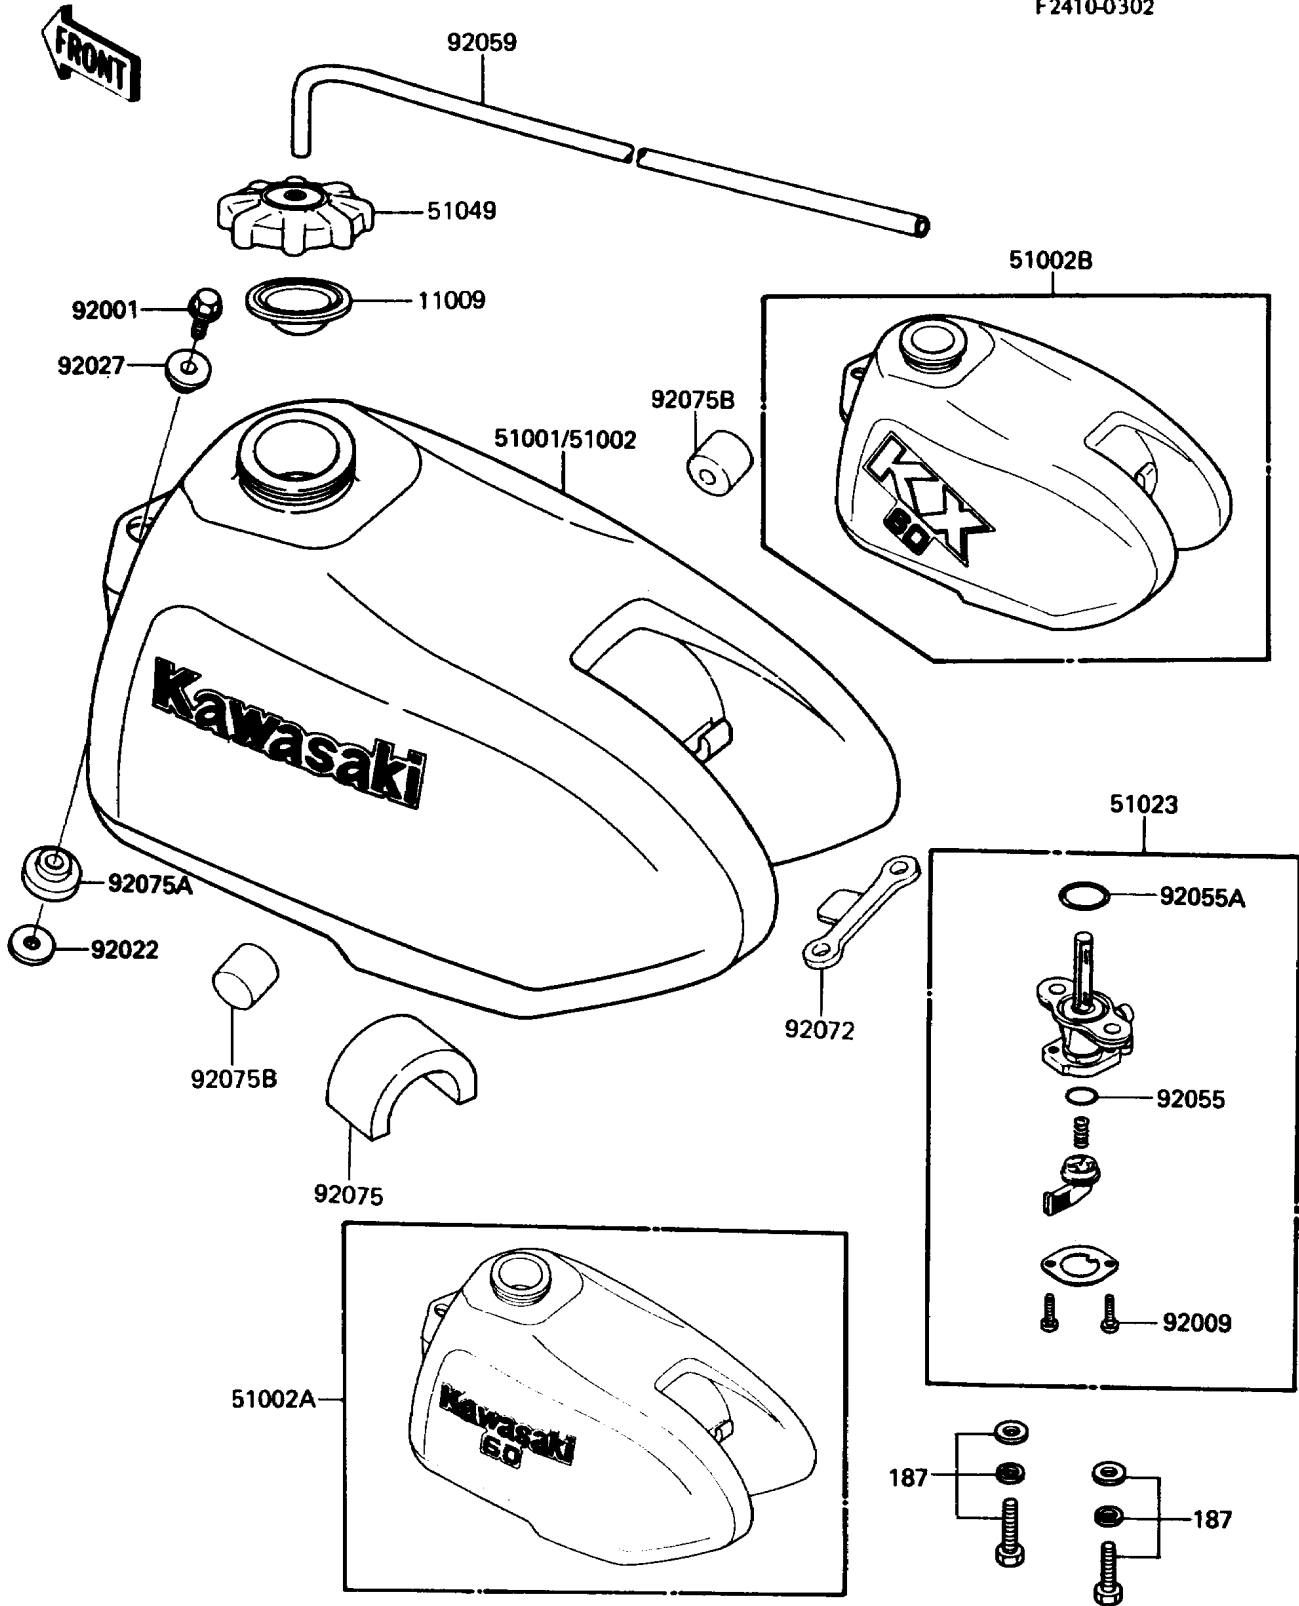

1988 KX60 PARTS DIAGRAM

Fuel Tank

F2410-0302

1988 KX60 PARTS LIST

Fuel Tank

ITEM NAME	PART NUMBER	QUANTITY
GASKET,FUEL TANK CAP (Ref # 11009)	11009-1452	1
TANK-COMP-FUEL,L.GREEN (Ref # 51002B)	51002-5348-6W	1
TAP-ASSY,FUEL (Ref # 51023)	51023-1115	1
CAP-TANK,FUEL (Ref # 51049)	51049-1006	1
BOLT,W/WASHER,6X12 (Ref # 92001)	92001-1516	1
SCREW,3X8 (Ref # 92009)	92009-1386	1
WASHER,10X22X3.2 (Ref # 92022)	92022-176	1
COLLAR,L=4.7 (Ref # 92027)	92027-122	1
RING-O,FUEL TAP LEVER (Ref # 92055)	92055-1299	1
RING-O,FUEL TAP PACKING (Ref # 92055A)	92055-1300	1
TUBE,5X9X350 (Ref # 92059)	92059-1265	1
BAND,FUEL TANK (Ref # 92072)	92072-1056	1
DAMPER,FUEL TANK (Ref # 92075)	92075-1382	1
DAMPER,FUEL TANK,FR (Ref # 92075A)	92075-1404	1
DAMPER (Ref # 92075B)	92075-243	1
BOLT-UPSET-WSP (Ref # 187)	187B0616	1