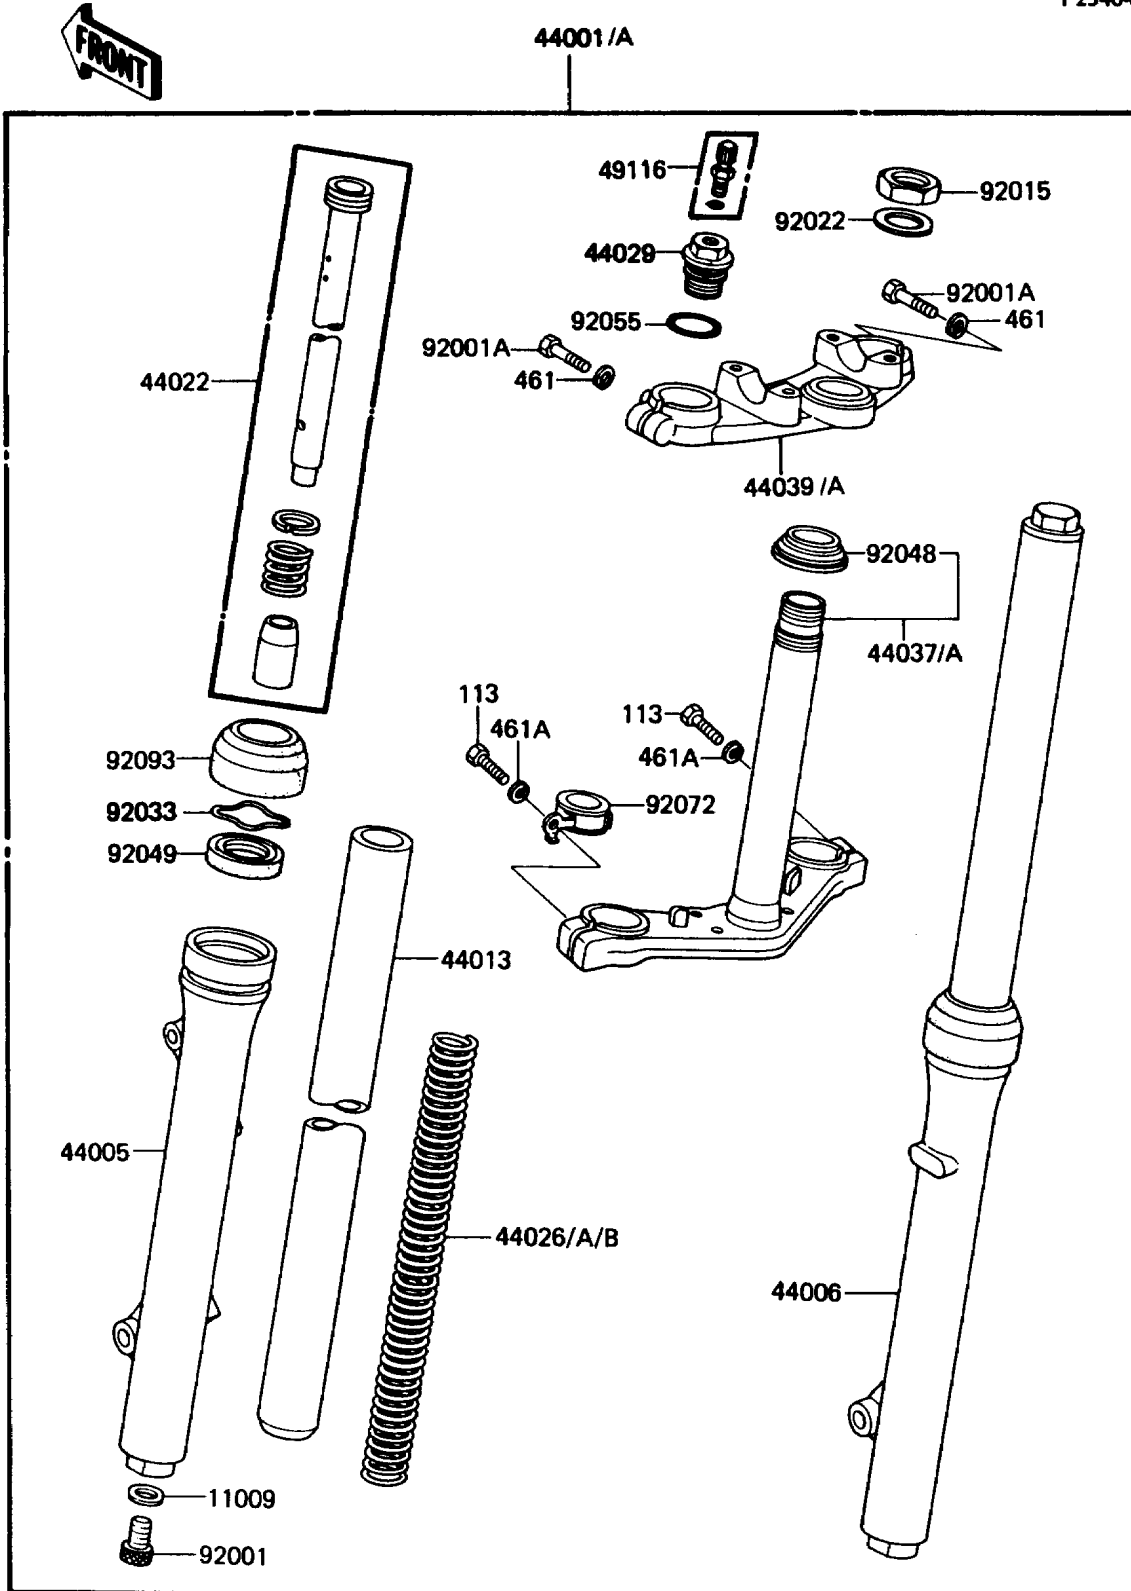

# 1985 KX60 PARTS DIAGRAM

Front Fork

F2340-0241

# 1985 KX60 PARTS LIST

## Front Fork

ITEM NAME	PART NUMBER	QUANTITY
GASKET,FORK CYLINDER BOLT (Ref # 11009)	44045-051	2
FORK-FRONT (Ref # 44001)	44001-1556	1
PIPE-LEFT FORK OUTER (Ref # 44005)	44005-1101	1
PIPE-RIGHT FORK OUTER (Ref # 44006)	44006-1101	1
PIPE-FORK INNER (Ref # 44013)	44013-1098	2
CYLINDER-FORK (Ref # 44022)	44022-1085	2
SPRING-FRONT FORK,K=0.25 (Ref # 44026)	44026-1156	2
SPRING-FRONT FORK,K=0.23 (Ref # 44026A)	44026-1174	2
SPRING-FRONT FORK,K=0.27 (Ref # 44026B)	44026-1175	2
SEAT-FORK SPRING (Ref # 44029)	44029-1101	2
HOLDER-FORK UNDER (Ref # 44037)	44037-1095	1
HOLDER-FORK UPPER (Ref # 44039)	44039-1112	1
VALVE-ASSY,AIR (Ref # 49116)	49116-1054	2
BOLT,FORK CYLINDER (Ref # 92001)	44041-078	2
BOLT,8X35 (Ref # 92001A)	92001-1643	2
NUT,FORK TOP (Ref # 92015)	92015-1224	1
WASHER,FORK TOP (Ref # 92022)	92022-1385	1
RING-SNAP (Ref # 92033)	92033-1062	2
RACE,STEERING STEM BEARING (Ref # 92048)	92047-013	1
SEAL-OIL,FORK OUTER TUBE (Ref # 92049)	92049-1069	2
RING-O,FORK SPRING SEAT (Ref # 92055)	92055-1142	2
BAND,CABLE (Ref # 92072)	92072-1089	1
DUST SHIELD,FORK (Ref # 92093)	92093-1054	2
BOLT-SMALL-FINE,10X35 (Ref # 113)	113B1035	2
WASHER-SPRING,8MM (Ref # 461)	461F0800	2
WASHER-SPRING,10MM (Ref # 461A)	461F1000	2