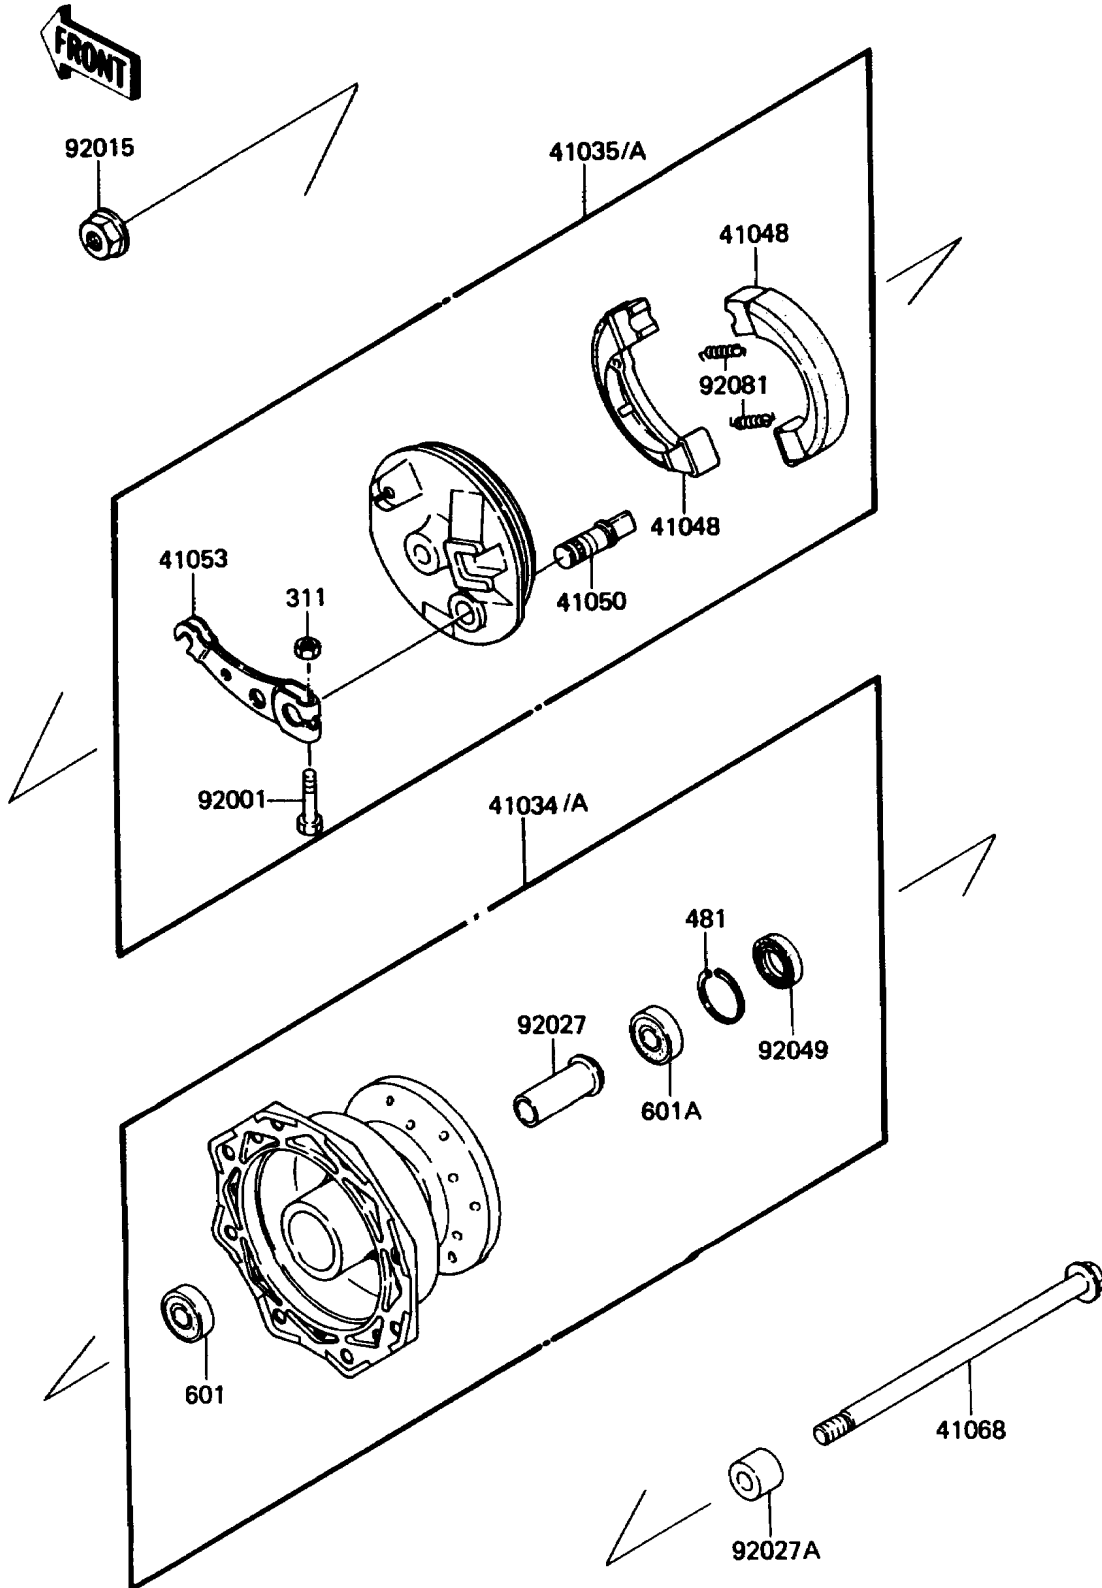

1987 KX60 PARTS DIAGRAM

Front Hub

F2230-0071

1987 KX60 PARTS LIST

Front Hub

ITEM NAME	PART NUMBER	QUANTITY
DRUM-ASSY,FRONT BRAKE (Ref # 41034)	41034-1061	1
PANEL-ASSY-BRAKE,FR (Ref # 41035)	41035-1098	1
SHOE-BRAKE (Ref # 41048)	41048-1022	2
CAM-BRAKE (Ref # 41050)	41050-1031	1
LEVER-BRAKE CAM,FR (Ref # 41053)	41053-1027	1
AXLE,FRONT,10X181 (Ref # 41068)	41068-1077	1
BOLT,5X25 (Ref # 92001)	92001-1695	1
NUT,FLANGED,10MM (Ref # 92015)	92015-1415	1
COLLAR,FRONT DRUM,L=54 (Ref # 92027)	92027-1470	1
COLLAR,FRONT AXLE,L=14.5 (Ref # 92027A)	92027-1472	1
SEAL-OIL,DD20357 (Ref # 92049)	92049-1095	1
SPRING,BRAKE SHOE (Ref # 92081)	92081-1564	2
NUT-HEX (Ref # 311)	311G0500	1
CIRCLIP-TYPE-C,35MM (Ref # 481)	481J3500	1
BEARING-BALL,#6200UUC3 (Ref # 601)	601B6200UU	1
BEARING-BALL,#6300UUC3 (Ref # 601A)	601B6300UU	1