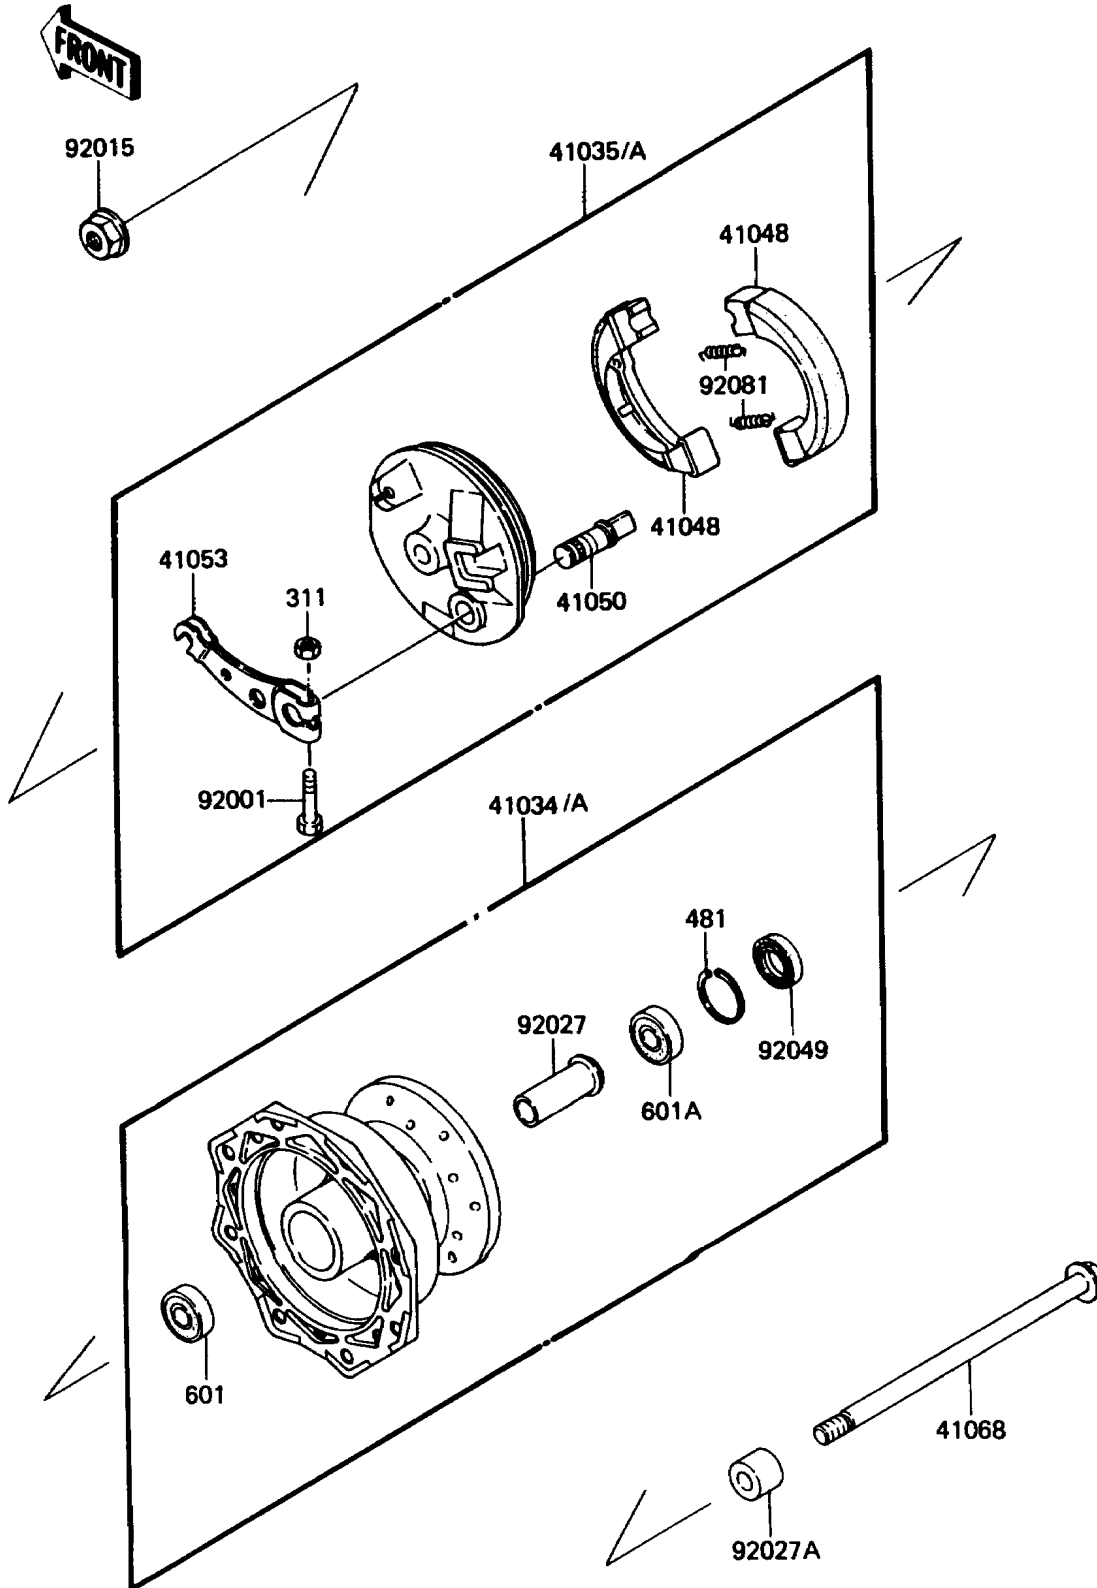

# 1985 KX60 PARTS DIAGRAM

Front Hub

F2230-0071

# 1985 KX60 PARTS LIST

## Front Hub

ITEM NAME	PART NUMBER	QUANTITY
DRUM-ASSY,FRONT BRAKE (Ref # 41034)	41034-1061	1
PANEL-ASSY-BRAKE,FR (Ref # 41035)	41035-1098	1
SHOE-BRAKE (Ref # 41048)	41048-1022	2
CAM-BRAKE (Ref # 41050)	41050-1031	1
LEVER-BRAKE CAM,FR (Ref # 41053)	41053-1027	1
AXLE,FRONT,10X181 (Ref # 41068)	41068-1077	1
BOLT,5X25 (Ref # 92001)	92001-1695	1
NUT,FLANGED,10MM (Ref # 92015)	92015-1415	1
COLLAR,FRONT DRUM,L=54 (Ref # 92027)	92027-1470	1
COLLAR,FRONT AXLE,L=14.5 (Ref # 92027A)	92027-1472	1
SEAL-OIL,DD20357 (Ref # 92049)	92049-1095	1
SPRING,BRAKE SHOE (Ref # 92081)	92081-1564	2
NUT-HEX (Ref # 311)	311G0500	1
CIRCLIP-TYPE-C,35MM (Ref # 481)	481J3500	1
BEARING-BALL,#6200UUC3 (Ref # 601)	601B6200UU	1
BEARING-BALL,#6300UUC3 (Ref # 601A)	601B6300UU	1