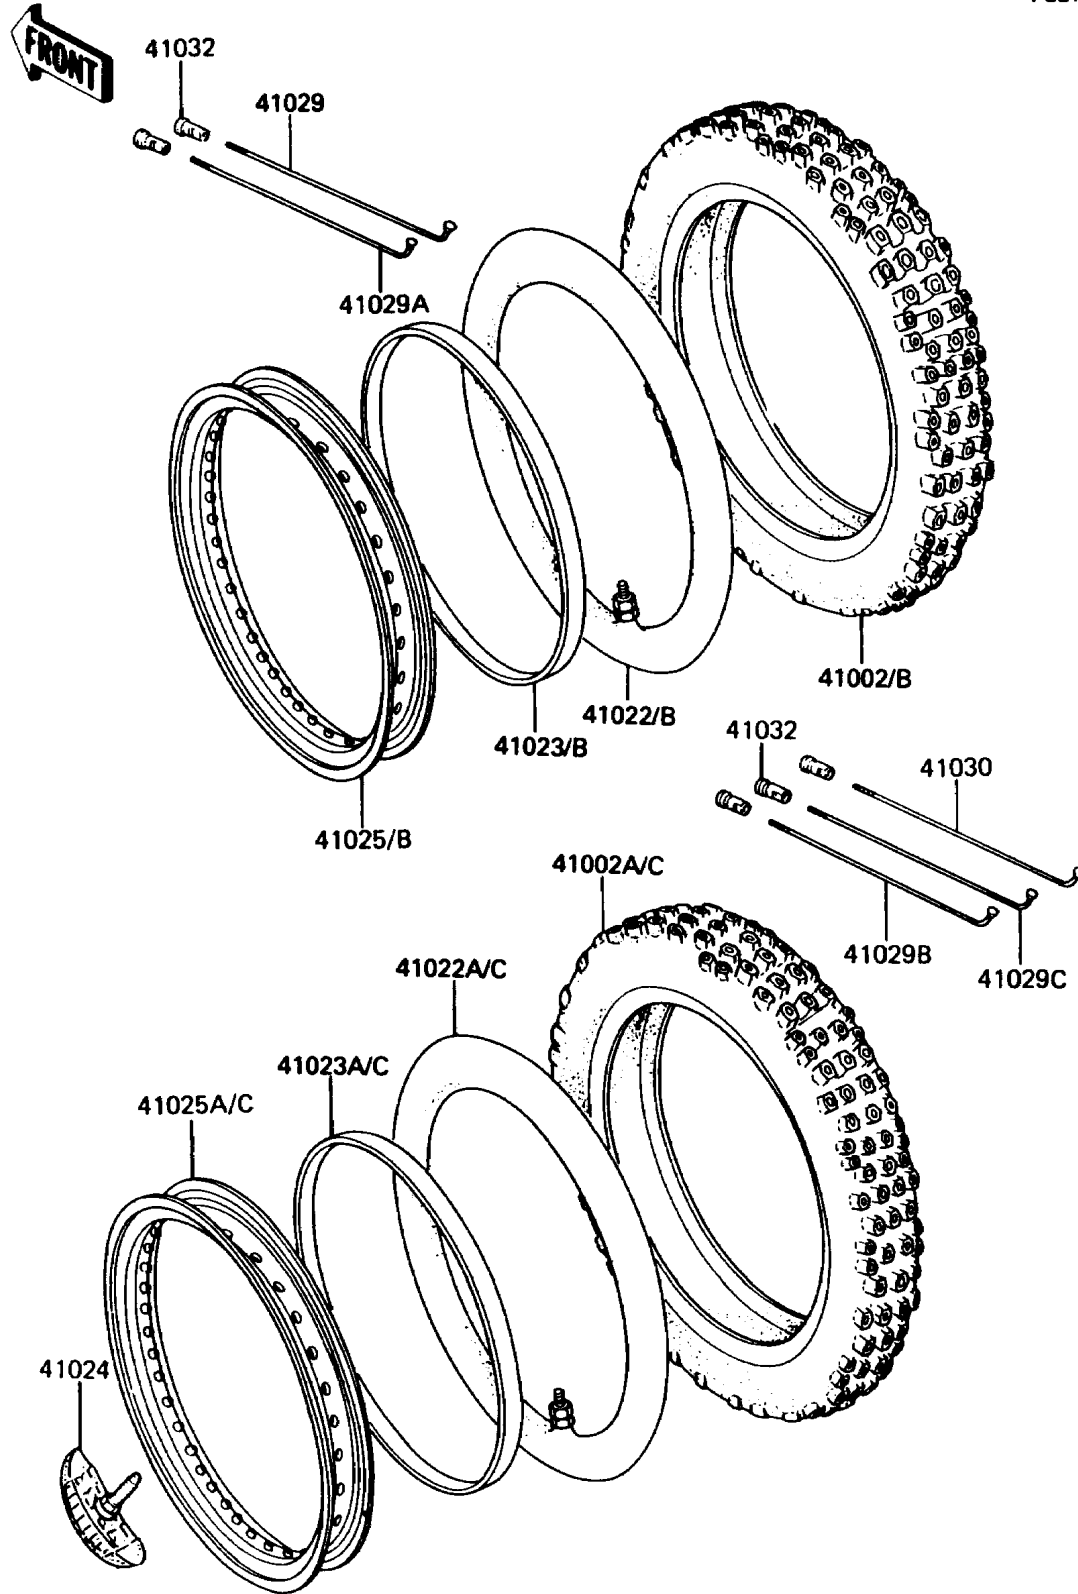

1986 KX60 PARTS DIAGRAM

Wheels/Tires

F2210-0084

1986 KX60 PARTS LIST

Wheels/Tires

ITEM NAME	PART NUMBER	QUANTITY
TIRE,FR,60/100-14 30M,K195(D) (Ref # 41002B)	41002-1555	1
TIRE,RR,80/100-12 41M,K195(D) (Ref # 41002C)	41002-1556	1
TUBE-TIRE,FR (Ref # 41022B)	41022-1114	1
TUBE-TIRE,RR (Ref # 41022C)	41022-1115	1
BAND-RIM,FR (Ref # 41023B)	41023-1065	1
BAND-RIM,80/100-12(D) (Ref # 41023C)	41023-1066	1
STOPPER-RIM,1.60-M(DUNLOP) (Ref # 41024)	41024-010	1
RIM,FR,1.40X14 (Ref # 41025)	41025-1070	1
RIM,RR,1.60X12 (Ref # 41025A)	41025-1071	1
RIM,FR,1.40X14 UT-02 (Ref # 41025B)	41025-1082	1
RIM,RR,1.60X12 UT-03 (Ref # 41025C)	41025-1083	1
SPOKE-INNER,FR,144MMX118D (Ref # 41029)	41029-1067	16
SPOKE-INNER,FR,134.5MMX102D (Ref # 41029A)	41029-1068	16
SPOKE-INNER,RR,129MMX124D (Ref # 41029B)	41029-1069	8
SPOKE-INNER,RR,115MMX114D (Ref # 41029C)	41029-1070	16
SPOKE-OUTER,RR,126MMX124D (Ref # 41030)	41030-1060	8
NIPPLE-SPOKE (Ref # 41032)	41032-1055	64