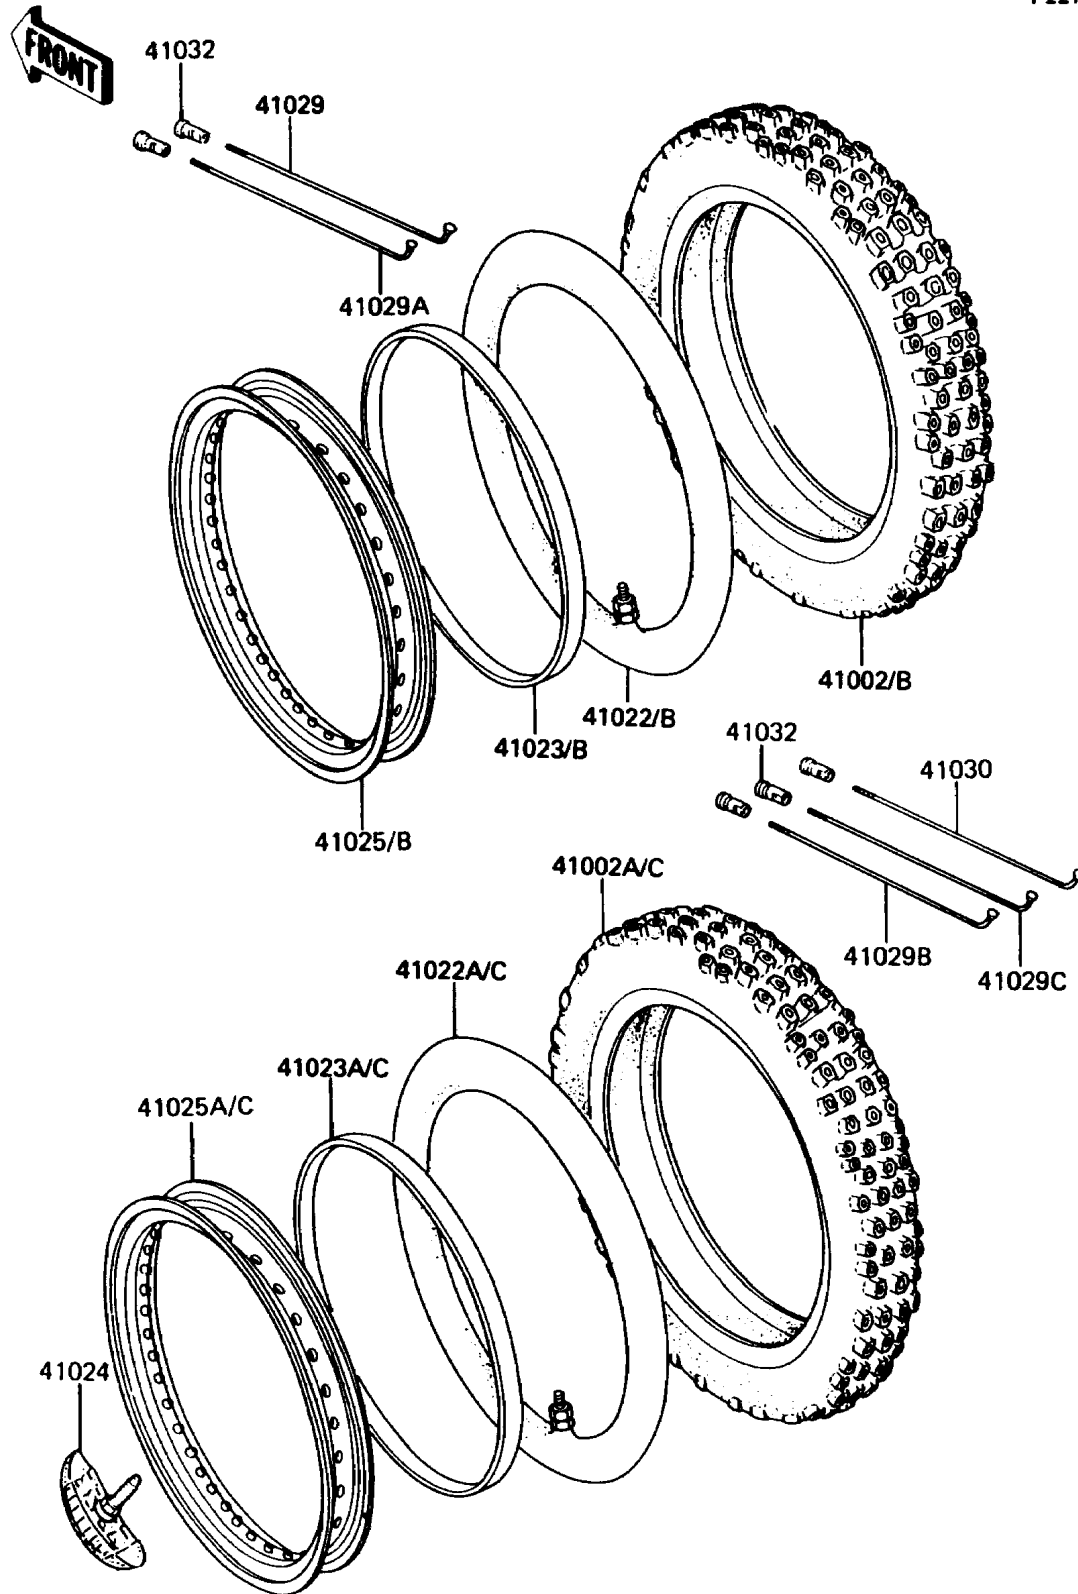

1985 KX60 PARTS DIAGRAM

Wheels/Tires

F2210-0084

1985 KX60 PARTS LIST

Wheels/Tires

ITEM NAME	PART NUMBER	QUANTITY
TIRE,FR,80/80-14,K490(D) (Ref # 41002)	41002-1496	1
TIRE,RR,100/80-12,K490(D) (Ref # 41002A)	41002-1497	1
TUBE-TIRE,80/80-14(D) (Ref # 41022)	41022-1103	1
TUBE-TIRE,100/80-12(D) (Ref # 41022A)	41022-1104	1
BAND-RIM,80/80-14(D) (Ref # 41023)	41023-1053	1
BAND-RIM,100/80-12(D) (Ref # 41023A)	41023-1054	1
STOPPER-RIM,1.60-M(DUNLOP) (Ref # 41024)	41024-010	1
RIM,FR,1.40X14 (Ref # 41025)	41025-1070	1
RIM,RR,1.60X12 (Ref # 41025A)	41025-1071	1
RIM,FR,1.40X14 UT-02 (Ref # 41025B)	41025-1082	1
RIM,RR,1.60X12 UT-03 (Ref # 41025C)	41025-1083	1
SPOKE-INNER,FR,144MMX118D (Ref # 41029)	41029-1067	16
SPOKE-INNER,FR,134.5MMX102D (Ref # 41029A)	41029-1068	16
SPOKE-INNER,RR,129MMX124D (Ref # 41029B)	41029-1069	8
SPOKE-INNER,RR,115MMX114D (Ref # 41029C)	41029-1070	16
SPOKE-OUTER,RR,126MMX124D (Ref # 41030)	41030-1060	8
NIPPLE-SPOKE (Ref # 41032)	41032-1055	64