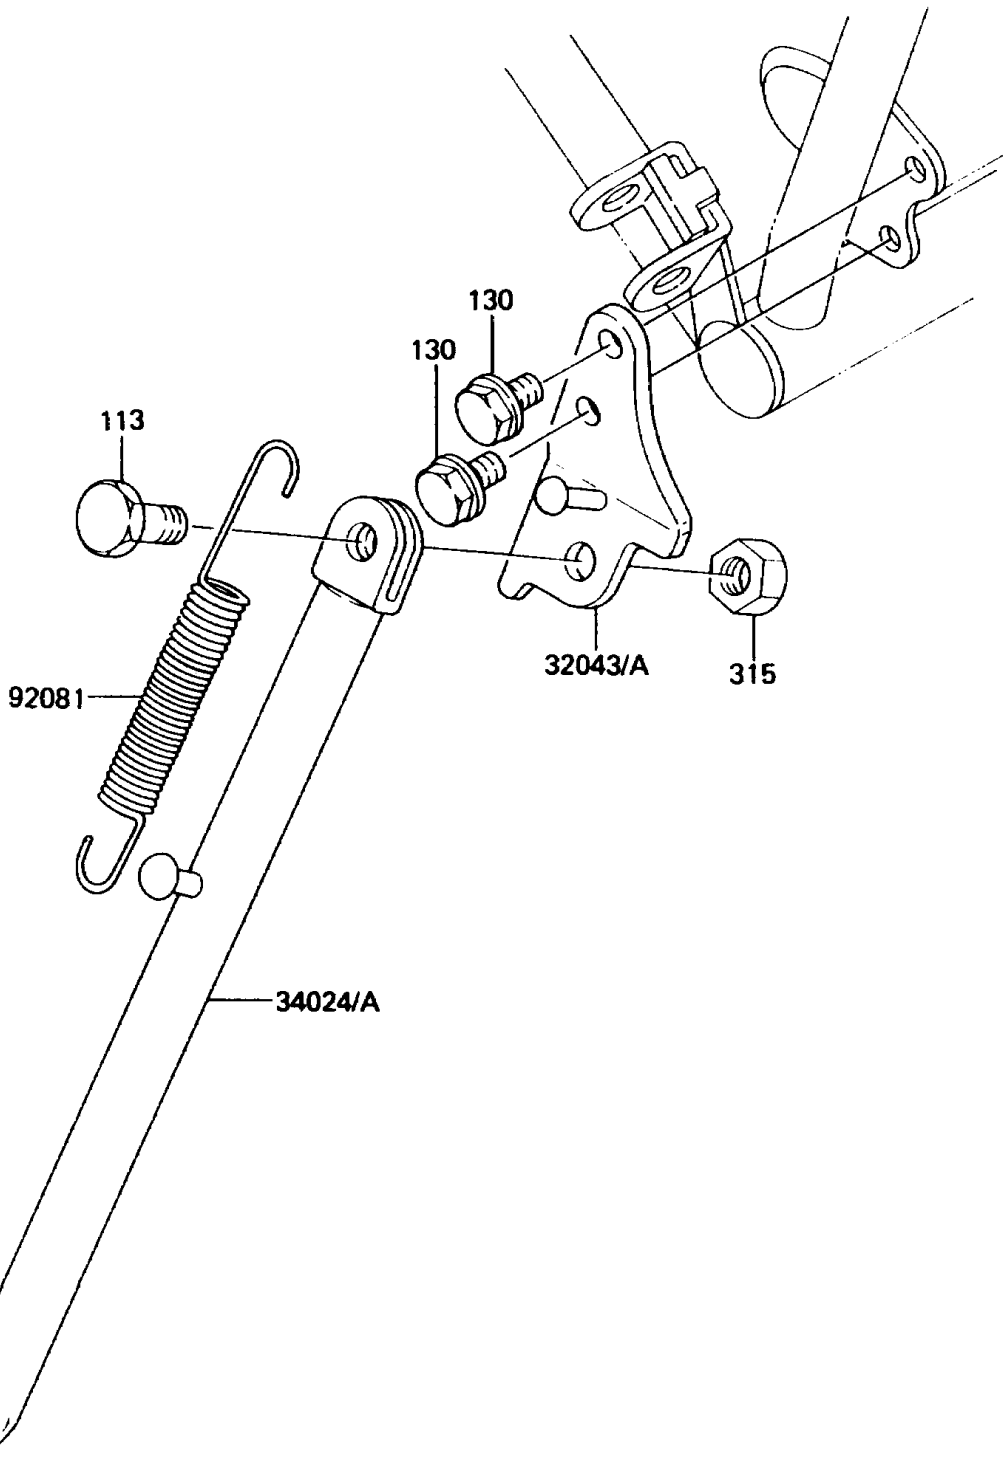

1985 KX60 PARTS DIAGRAM

Stand(s)

F2190-0102

1985 KX60 PARTS LIST

Stand(s)

ITEM NAME	PART NUMBER	QUANTITY
BRACKET-STAND,SIDE,SILVER (Ref # 32043)	32043-1245	1
STAND-SIDE,SILVER (Ref # 34024)	34024-1187	1
SPRING,STAND (Ref # 92081)	34025-005	1
BOLT-SMALL-FINE,10X25 (Ref # 113)	113B1025	1
BOLT-FLANGED,8X12 (Ref # 130)	130G0812	2
NUT-HEX-FINE,10MM (Ref # 315)	315B1000	1