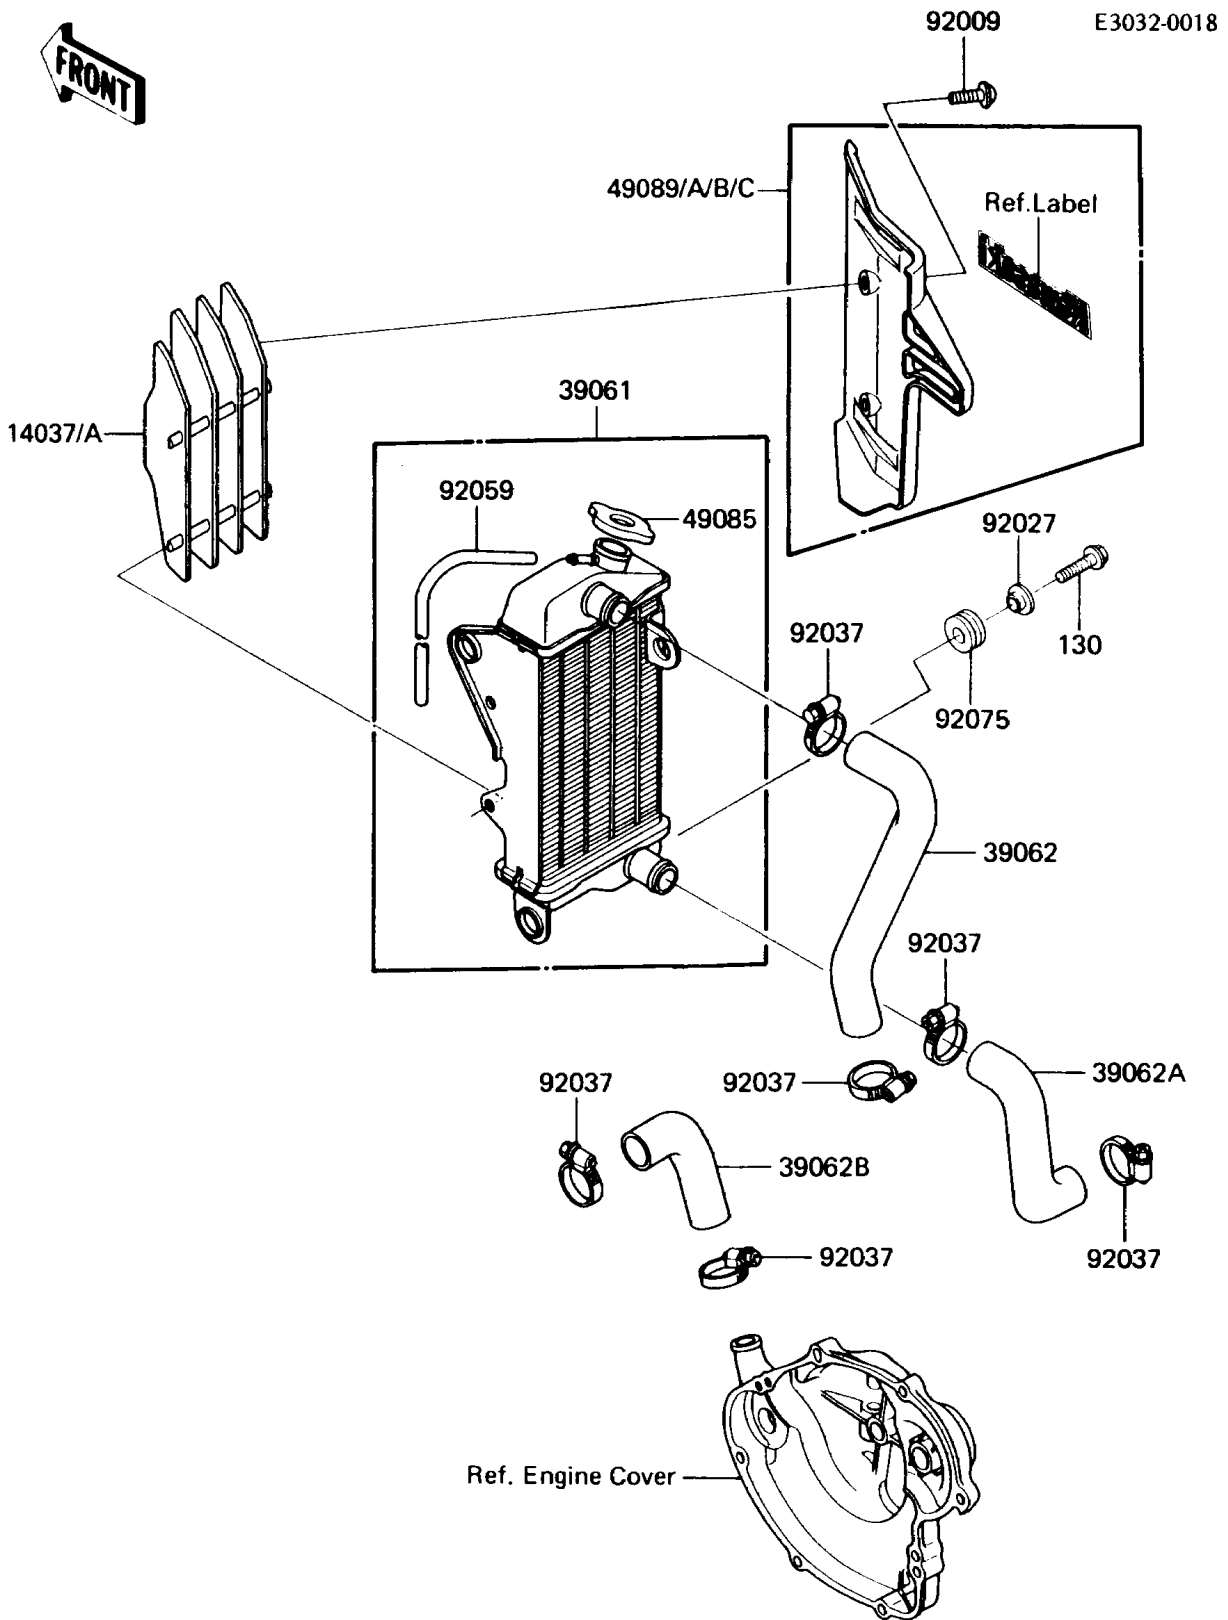

1985 KX60 PARTS DIAGRAM

Radiator

1985 KX60 PARTS LIST

Radiator

ITEM NAME	PART NUMBER	QUANTITY
SCREEN,RADIATOR (Ref # 14037)	14037-1055	1
RADIATOR-ASSY (Ref # 39061)	39061-1059	1
HOSE-COOLING,RADIATOR,UPP (Ref # 39062)	39062-1076	1
HOSE-COOLING,RADIATOR,LWR (Ref # 39062A)	39062-1077	1
HOSE-COOLING (Ref # 39062B)	39062-1078	1
CAP-ASSY-PRESSURE (Ref # 49085)	49085-1003	1
SHROUD-ENGINE,RH,L.GREEN (Ref # 49089)	49089-5001-6W	1
SCREW,6X14,WHITE (Ref # 92009)	92009-1287	2
COLLAR,L=9.6 (Ref # 92027)	92027-1045	3
CLAMP,COOLING HOSE (Ref # 92037)	92037-1589	6
TUBE,5X9X600 (Ref # 92059)	92059-1259	1
DAMPER (Ref # 92075)	92075-1185	3
BOLT-FLANGED,6X16 (Ref # 130)	130G0616	3