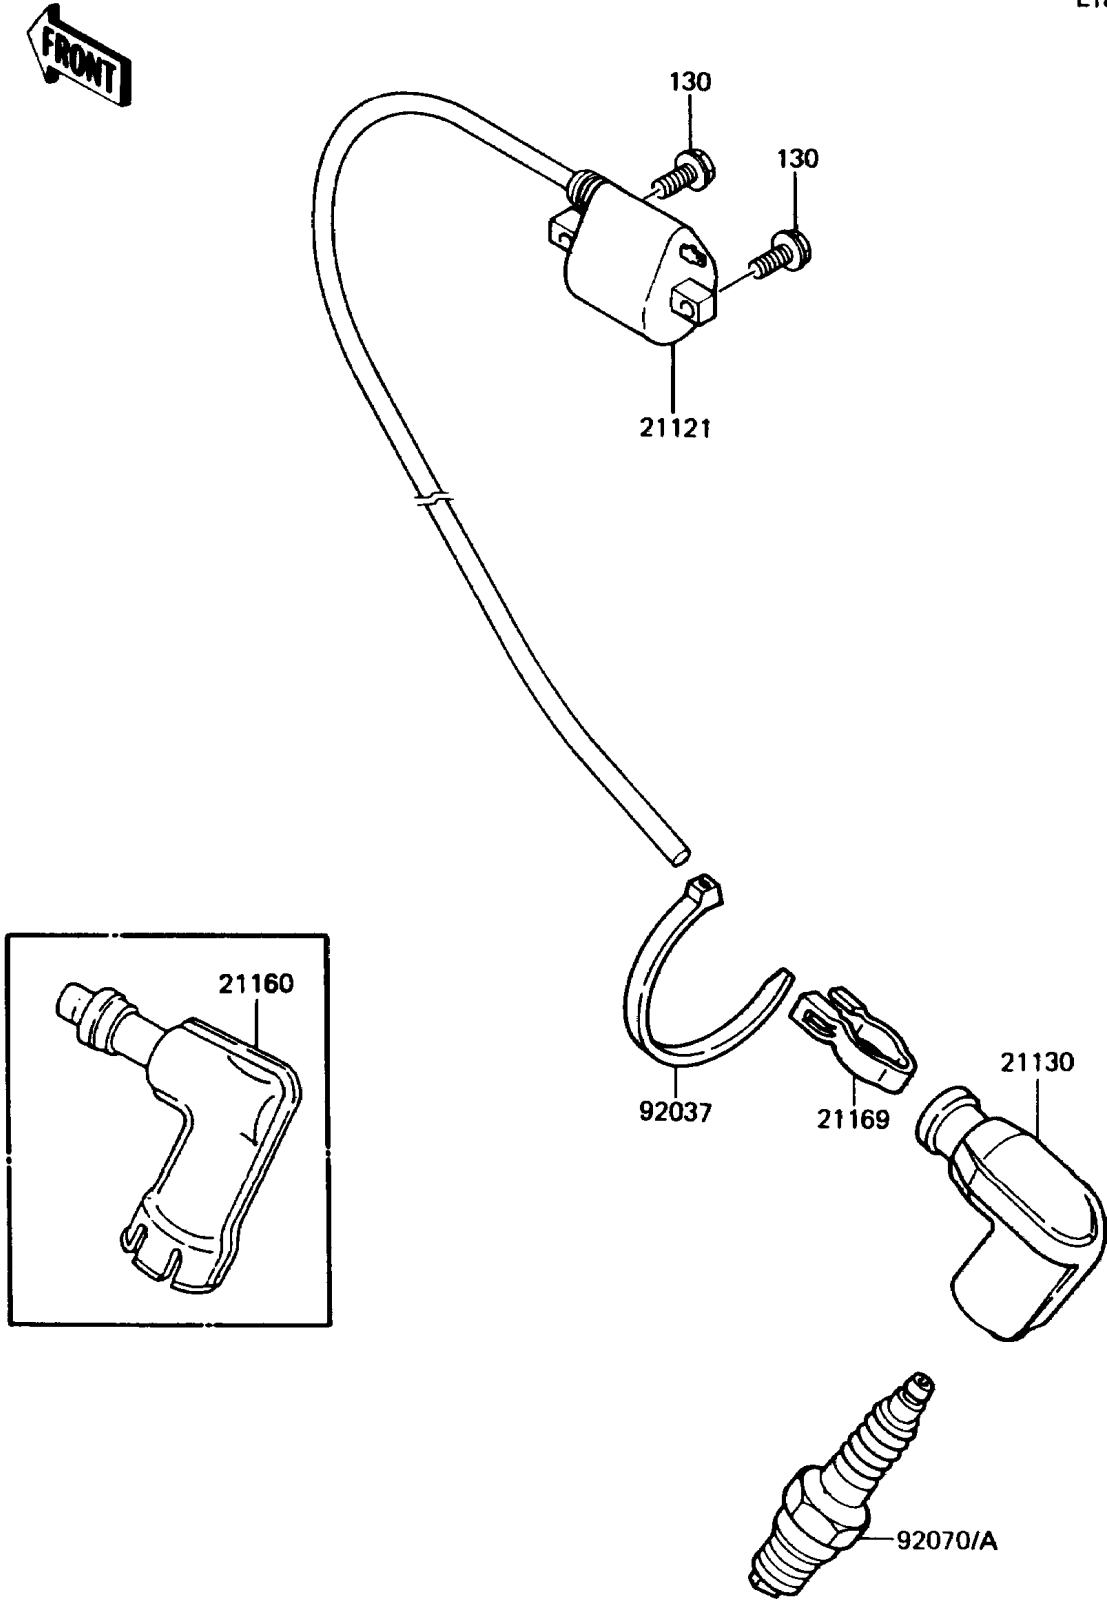

1987 KX60 PARTS DIAGRAM

Ignition System

E1830-0219

1987 KX60 PARTS LIST

Ignition System

ITEM NAME	PART NUMBER	QUANTITY
COIL-IGNITION (Ref # 21121)	21121-1122	1
CAP-SPARK PLUG (Ref # 21130)	21130-1006	1
TERMINAL,PLUG CAP (Ref # 21169)	21169-001	1
CLAMP (Ref # 92037)	92037-1173	1
PLUG-SPARK,B9EG(NGK) (Ref # 92070)	92070-1058	1
BOLT-FLANGED,6X16 (Ref # 130)	130G0616	2