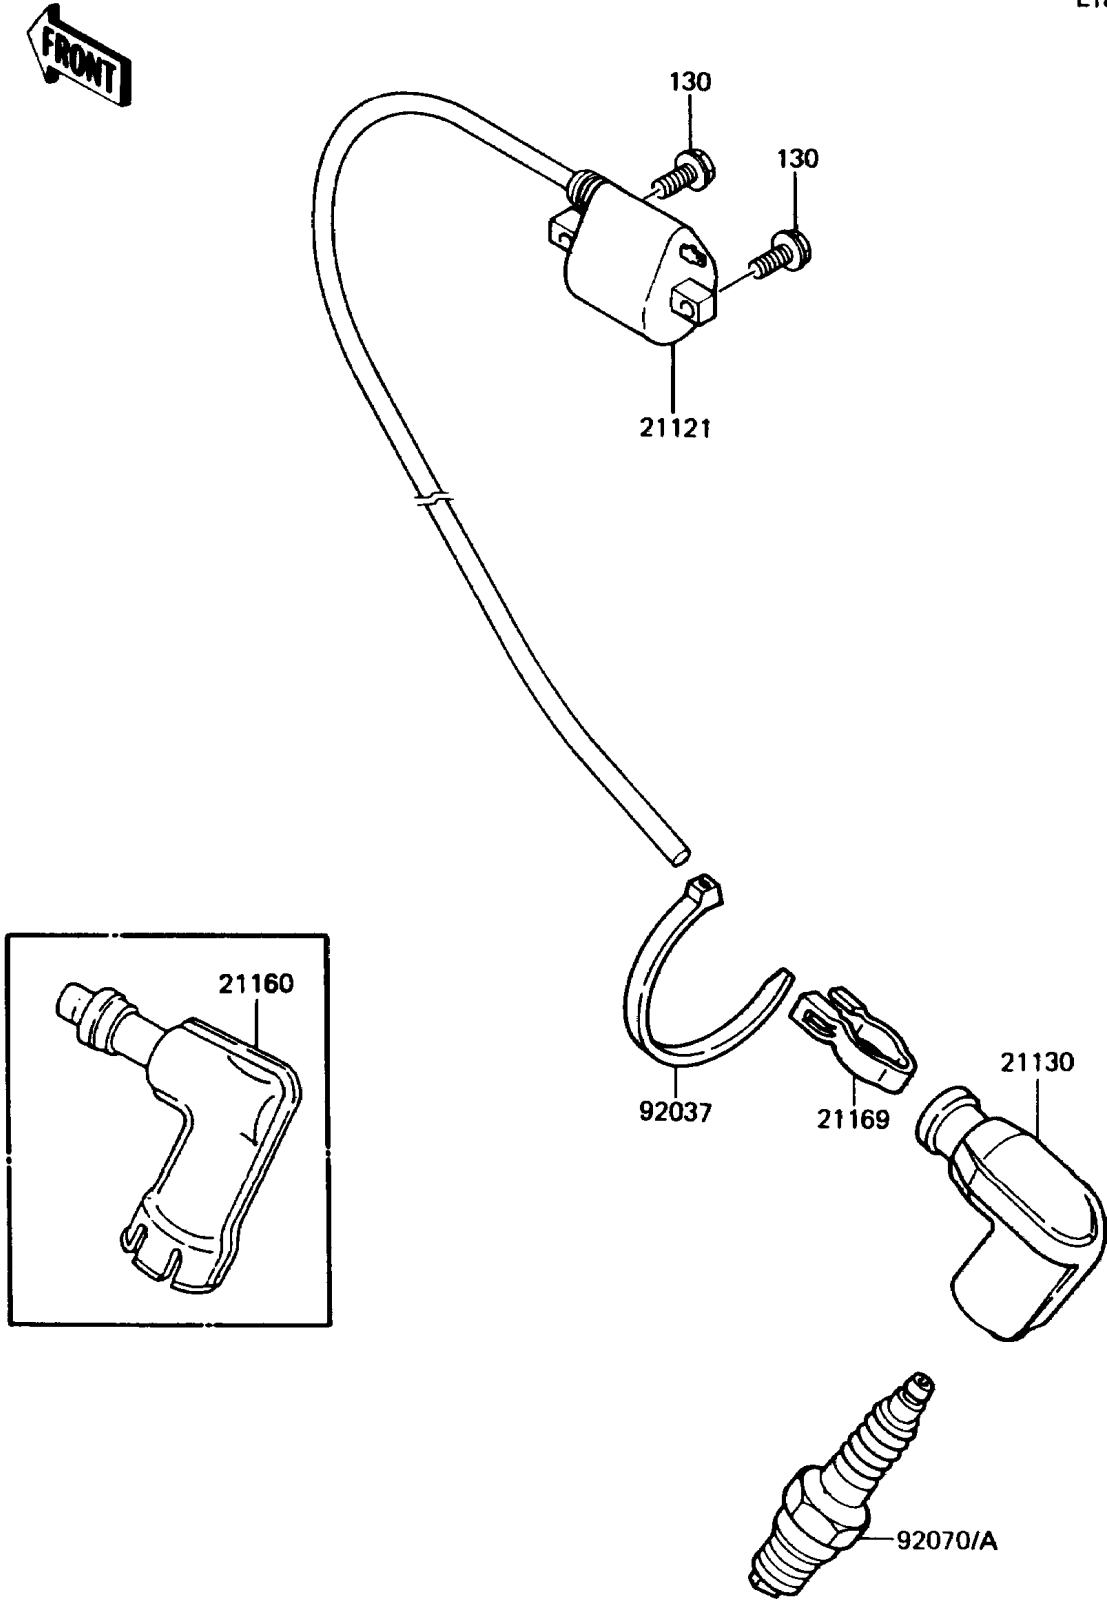

1985 KX60 PARTS DIAGRAM

Ignition System

E1830-0219

1985 KX60 PARTS LIST

Ignition System

| ITEM NAME | PART NUMBER | QUANTITY |
|------------------------------------|-------------|----------|
| COIL-IGNITION (Ref # 21121) | 21121-1122 | 1 |
| CAP-SPARK PLUG (Ref # 21130) | 21130-1006 | 1 |
| TERMINAL,PLUG CAP (Ref # 21169) | 21169-001 | 1 |
| CLAMP (Ref # 92037) | 92037-1173 | 1 |
| PLUG-SPARK,B9EG(NGK) (Ref # 92070) | 92070-1058 | 1 |
| BOLT-FLANGED,6X16 (Ref # 130) | 130G0616 | 2 |