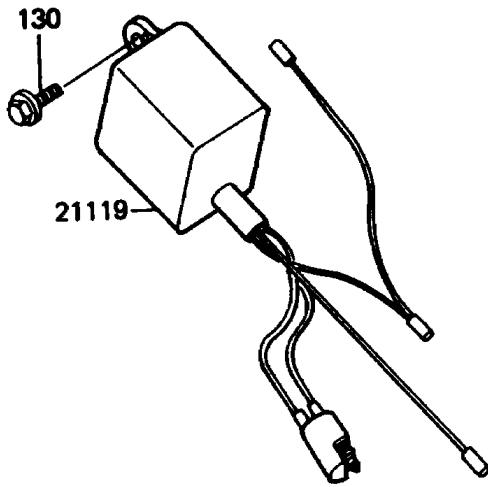

1985 KX60 PARTS DIAGRAM

Generator

E1810-0123

1985 KX60 PARTS LIST

Generator

ITEM NAME	PART NUMBER	QUANTITY
STATOR,MAGNETO (Ref # 21003)	21003-1072	1
ROTOR,MAGNETO (Ref # 21007)	21007-1018	1
IGNITER (Ref # 21119)	21119-1115	1
NUT,FLANGED,10MM (Ref # 92015)	92015-077	1
KEY,WOODRUFF (Ref # 92038)	92038-001	1
BAND,L=186 (Ref # 92072)	92072-056	1
BOLT-FLANGED,6X16 (Ref # 130)	130G0616	1
SCREW-PAN-WP-CROS (Ref # 224)	224B0514	3