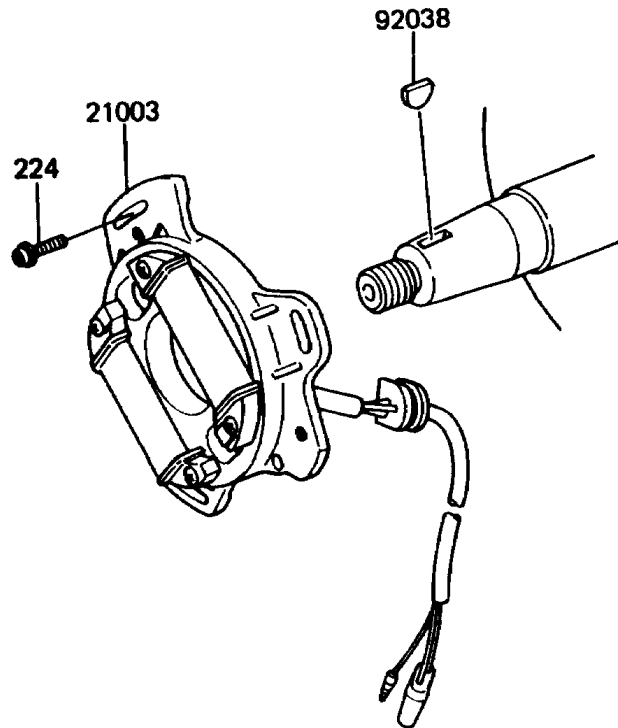

1985 KX60 PARTS DIAGRAM

Generator

E1810-0123

1985 KX60 PARTS LIST

Generator

ITEM NAME	PART NUMBER	QUANTITY
STATOR,MAGNETO (Ref # 21003)	21003-1072	1
ROTOR,MAGNETO (Ref # 21007)	21007-1018	1
IGNITER (Ref # 21119)	21119-1115	1
NUT,FLANGED,10MM (Ref # 92015)	92015-077	1
KEY,WOODRUFF (Ref # 92038)	92038-001	1
BAND,L=186 (Ref # 92072)	92072-056	1
BOLT-FLANGED,6X16 (Ref # 130)	130G0616	1
SCREW-PAN-WP-CROS (Ref # 224)	224B0514	3