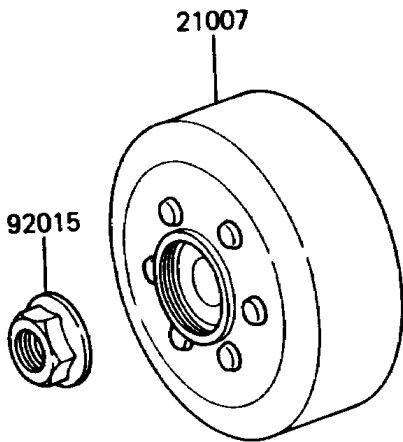

1985 KX60 PARTS DIAGRAM

Generator

E1810-0123

1985 KX60 PARTS LIST

Generator

ITEM NAME	PART NUMBER	QUANTITY
STATOR,MAGNETO (Ref # 21003)	21003-1072	1
ROTOR,MAGNETO (Ref # 21007)	21007-1018	1
IGNITER (Ref # 21119)	21119-1115	1
NUT,FLANGED,10MM (Ref # 92015)	92015-077	1
KEY,WOODRUFF (Ref # 92038)	92038-001	1
BAND,L=186 (Ref # 92072)	92072-056	1
BOLT-FLANGED,6X16 (Ref # 130)	130G0616	1
SCREW-PAN-WP-CROS (Ref # 224)	224B0514	3