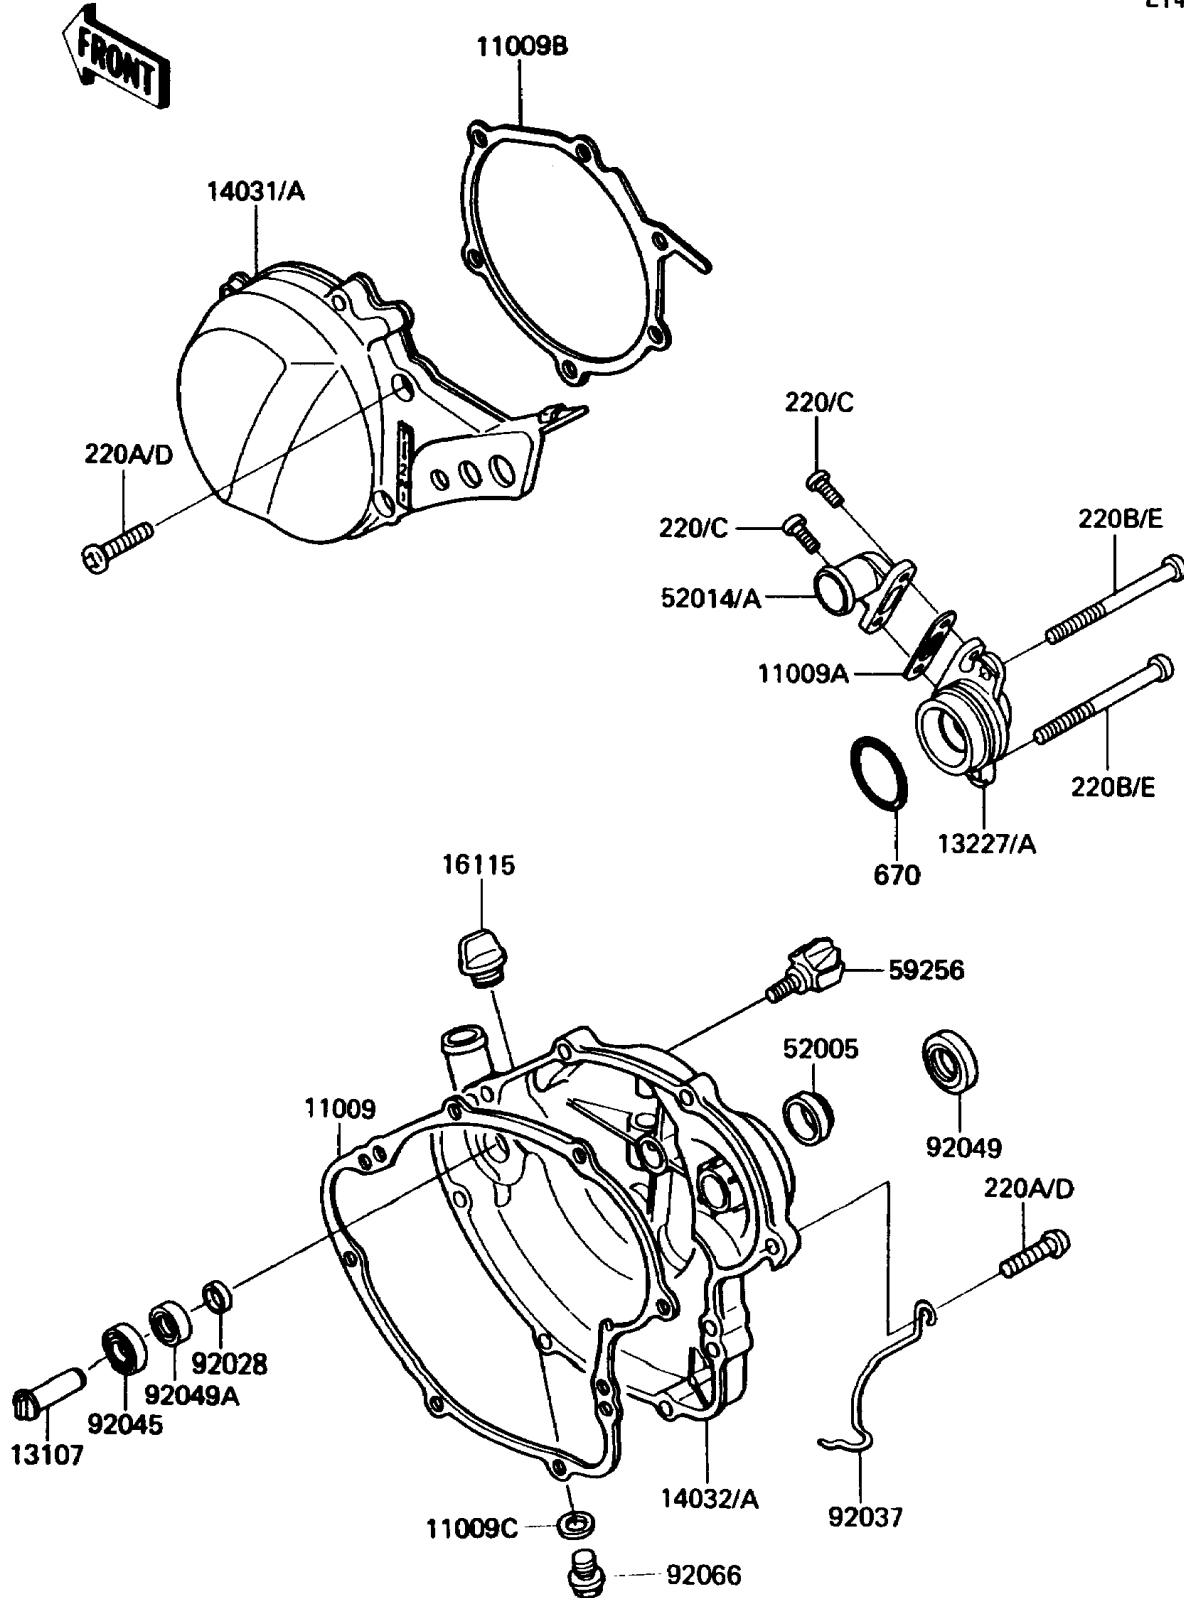

1985 KX60 PARTS DIAGRAM

Engine Cover(s)

E1431-0160

1985 KX60 PARTS LIST

Engine Cover(s)

ITEM NAME	PART NUMBER	QUANTITY
GASKET,CLUTCH COVER (Ref # 11009)	11009-1202	1
GASKET,ELBOW (Ref # 11009A)	11009-1446	1
GASKET,GENERATOR COVER (Ref # 11009B)	11009-1536	1
GASKET,10.5X16X1,DRAIN PLUG (Ref # 11009C)	92065-058	1
SHAFT,WATER PUMP (Ref # 13107)	13107-1123	1
HOUSING,WATER PUMP (Ref # 13227)	13227-1053	1
COVER-GENERATOR (Ref # 14031)	14031-1185	1
COVER-CLUTCH (Ref # 14032)	14032-1196	1
CAP-OIL FILLER (Ref # 16115)	16115-018	1
GAUGE,OIL LEVEL (Ref # 52005)	52005-1055	1
ELBOW (Ref # 52014)	52014-1062	1
IMPELLER,WATER PUMP (Ref # 59256)	59256-1052	1
BUSHING (Ref # 92028)	92028-1317	1
CLAMP,TUBE (Ref # 92037)	92037-1236	1
BEARING-BALL,#608 (Ref # 92045)	92045-1048	1
SEAL-OIL,SB16244 (Ref # 92049)	92049-002	1
SEAL-OIL,A9567 (Ref # 92049A)	92049-1081	1
PLUG,DRAIN,10X14 (Ref # 92066)	92066-1033	1
SCREW-PAN-CROS (Ref # 220C)	220C0520	2
SCREW-PAN-CROS,6X25,BLACK (Ref # 220D)	220C0625	12
SCREW-PAN-CROS (Ref # 220E)	220C0675	2
O RING,39MM (Ref # 670)	670B3039	1