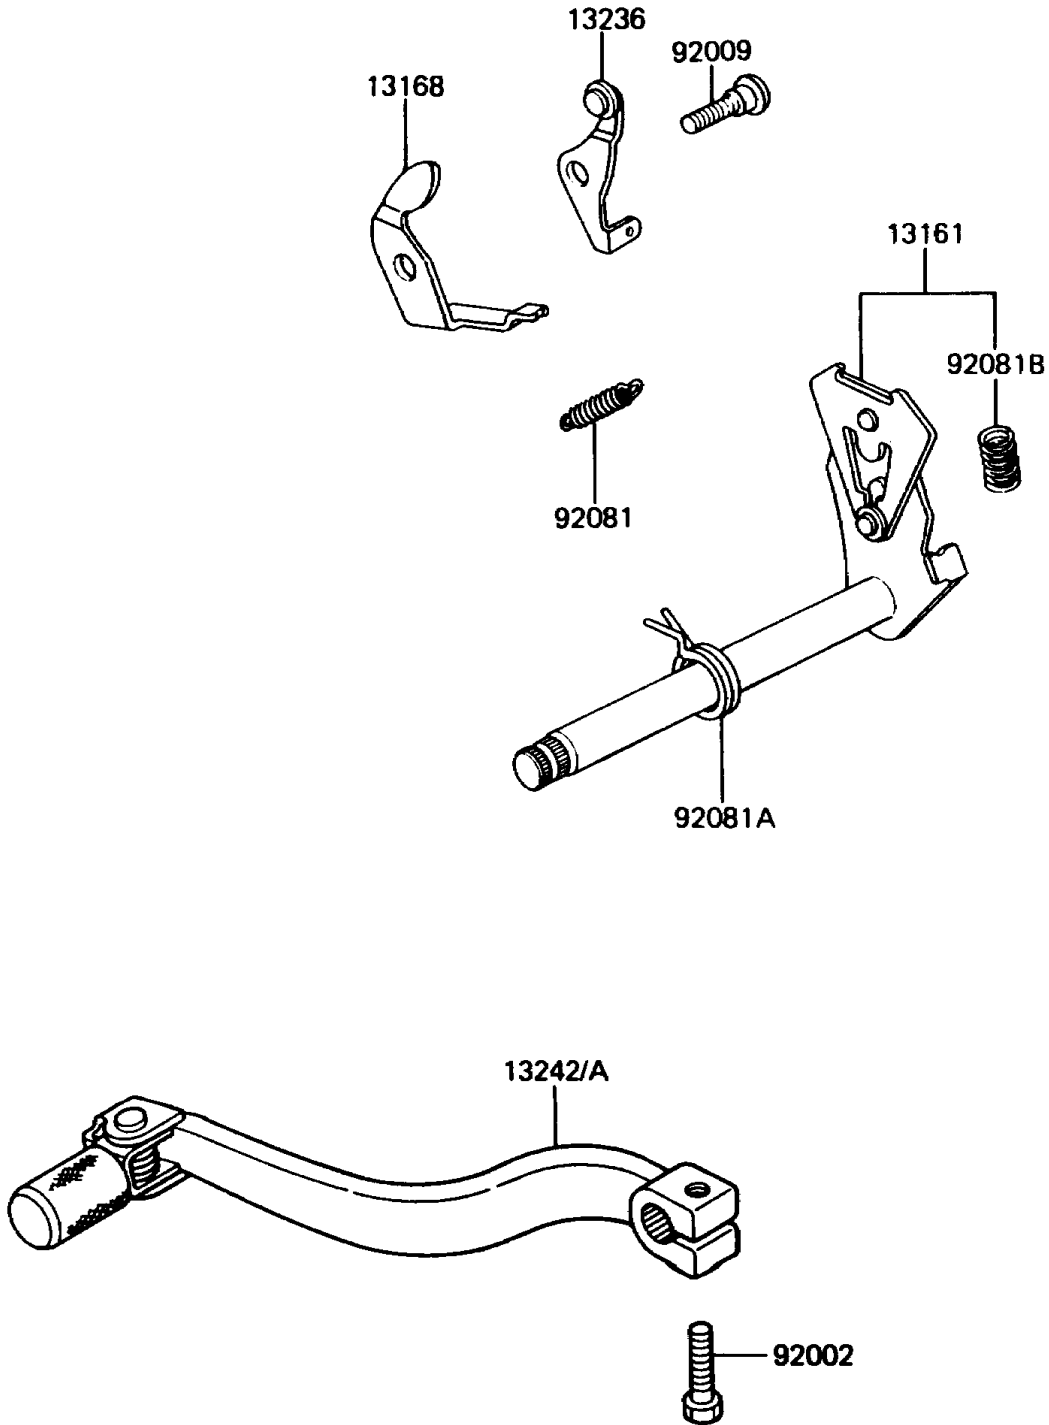

# 1985 KX60 PARTS DIAGRAM

Gear Change Mechanism

E1370-0139

# 1985 KX60 PARTS LIST

## Gear Change Mechanism

ITEM NAME	PART NUMBER	QUANTITY
LEVER-COMP-CHANGE SHAFT (Ref # 13161)	13161-1108	1
LEVER,GEAR SET (Ref # 13168)	13168-1069	1
LEVER-COMP,CHANGE DRUM (Ref # 13236)	13236-1026	1
LEVER-ASSY-CHANGE,PEDAL (Ref # 13242)	13242-1184	1
BOLT,6X20 (Ref # 92002)	92002-1237	1
SCREW,CHANGE LEVER (Ref # 92009)	92009-1102	1
SPRING,CHANGE LEVER (Ref # 92081)	92081-1109	1
SPRING,TENSION (Ref # 92081A)	92081-1129	1
SPRING,CHANGE LEVER (Ref # 92081B)	92081-1275	1