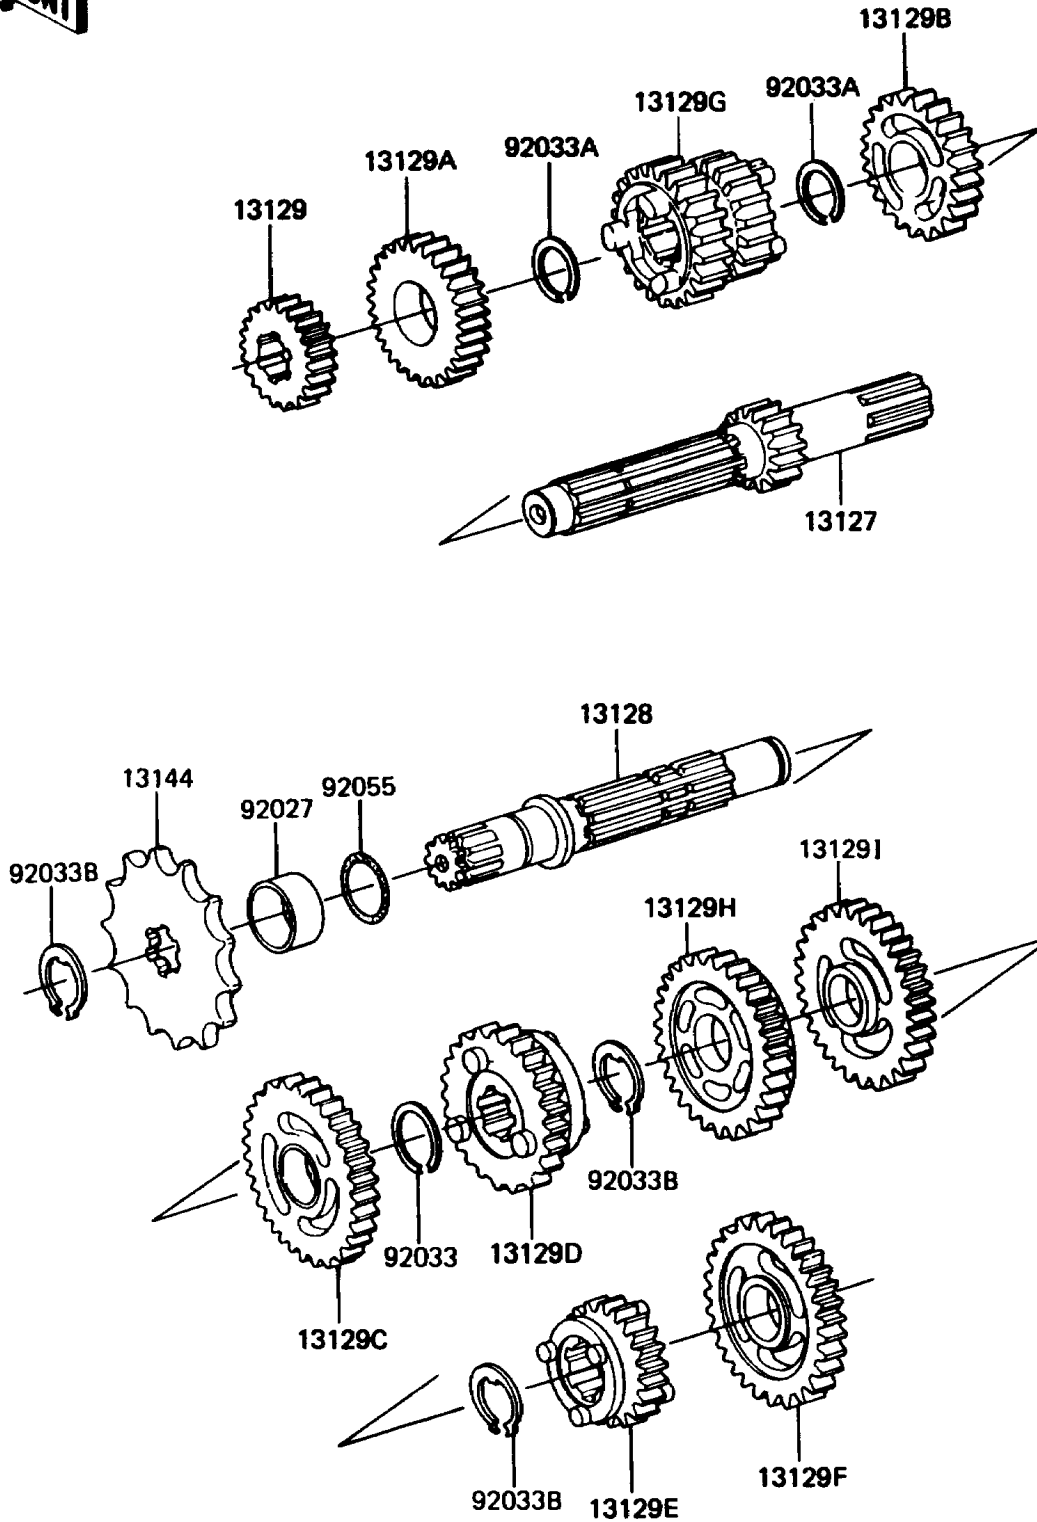

1985 KX60 PARTS DIAGRAM

Transmission

E1361-0150

1985 KX60 PARTS LIST

Transmission

ITEM NAME	PART NUMBER	QUANTITY
SHAFT-TRANSMISSION INPUT,13T (Ref # 13127)	13127-1105	1
SHAFT-TRANSMISSION OUTPUT (Ref # 13128)	13128-1028	1
GEAR,INPUT 2ND,16T (Ref # 13129)	13129-1215	1
GEAR,INPUT 5TH,23T (Ref # 13129A)	13129-1343	1
GEAR,INPUT TOP,24T (Ref # 13129B)	13129-1344	1
GEAR,OUTPUT 2ND,34T (Ref # 13129C)	13129-1345	1
GEAR,OUTPUT 5TH,28T (Ref # 13129D)	13129-1348	1
GEAR,OUTPUT TOP,26T (Ref # 13129E)	13129-1349	1
GEAR,OUTPUT LOW,37T (Ref # 13129F)	13129-1515	1
GEAR,INPUT 3RD&4TH,21T&18T (Ref # 13129G)	13129-1611	1
GEAR,OUTPUT 4TH,30T (Ref # 13129H)	13129-1612	1
GEAR,OUTPUT 3RD,31T (Ref # 13129I)	13129-1654	1
SPROCKET-OUTPUT,13T (Ref # 13144)	13144-1023	1
COLLAR,20X25X12.5 (Ref # 92027)	92027-1077	1
RING-SNAP,18MM (Ref # 92033)	92033-029	1
RING-SNAP,17MM (Ref # 92033A)	92033-1060	2
RING-SNAP,18MM (Ref # 92033B)	92033-1079	3
RING-O,17.5X1.5 (Ref # 92055)	92055-022	1