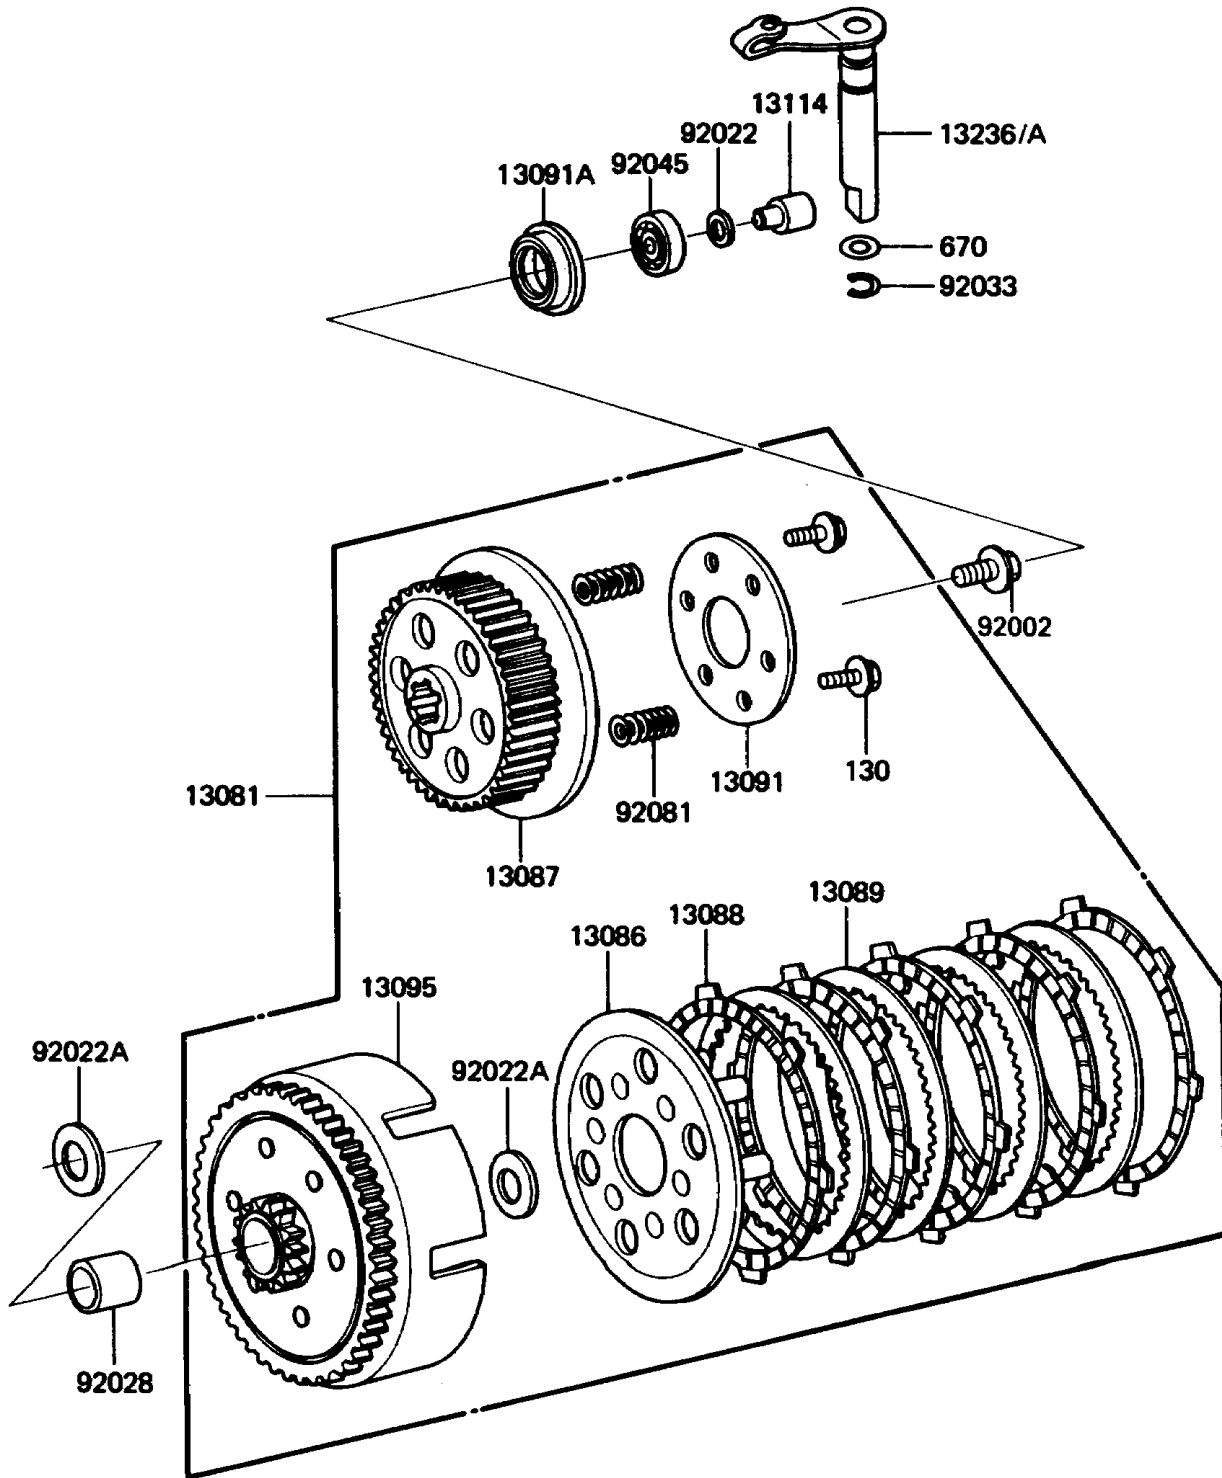

1985 KX60 PARTS DIAGRAM

Clutch

E1350-0121

1985 KX60 PARTS LIST

Clutch

ITEM NAME	PART NUMBER	QUANTITY
CLUTCH-ASSY (Ref # 13081)	13081-1152	1
WHEEL-CLUTCH (Ref # 13086)	13086-1002	1
HUB-CLUTCH (Ref # 13087)	13087-1051	1
PLATE-FRICTION (Ref # 13088)	13088-1010	5
PLATE-CLUTCH (Ref # 13089)	13089-005	4
HOLDER,CLUTCH SPRING (Ref # 13091)	13091-003	1
HOLDER,CLUTCH PUSHER (Ref # 13091A)	13091-1133	1
HOUSING-COMP-CLUTCH (Ref # 13095)	13095-1042	1
PUSHER-CLUTCH (Ref # 13114)	13114-1055	1
LEVER-COMP,CLUTCH RELEASE (Ref # 13236)	13236-1118	1
BOLT,10X30 (Ref # 92002)	92002-1697	1
WASHER,7X12.5X0.8 (Ref # 92022)	92022-1290	AR
WASHER,17.3X28X1 (Ref # 92022A)	92022-255	2
BUSHING,17X22X21.1 (Ref # 92028)	92028-1149	1
RING-SNAP (Ref # 92033)	92036-023	1
BEARING-BALL,#627 (Ref # 92045)	92045-026	1
SPRING,CLUTCH (Ref # 92081)	92081-1143	6
BOLT-FLANGED (Ref # 130)	130P0520	6
O RING,9MM (Ref # 670)	670B1509	1