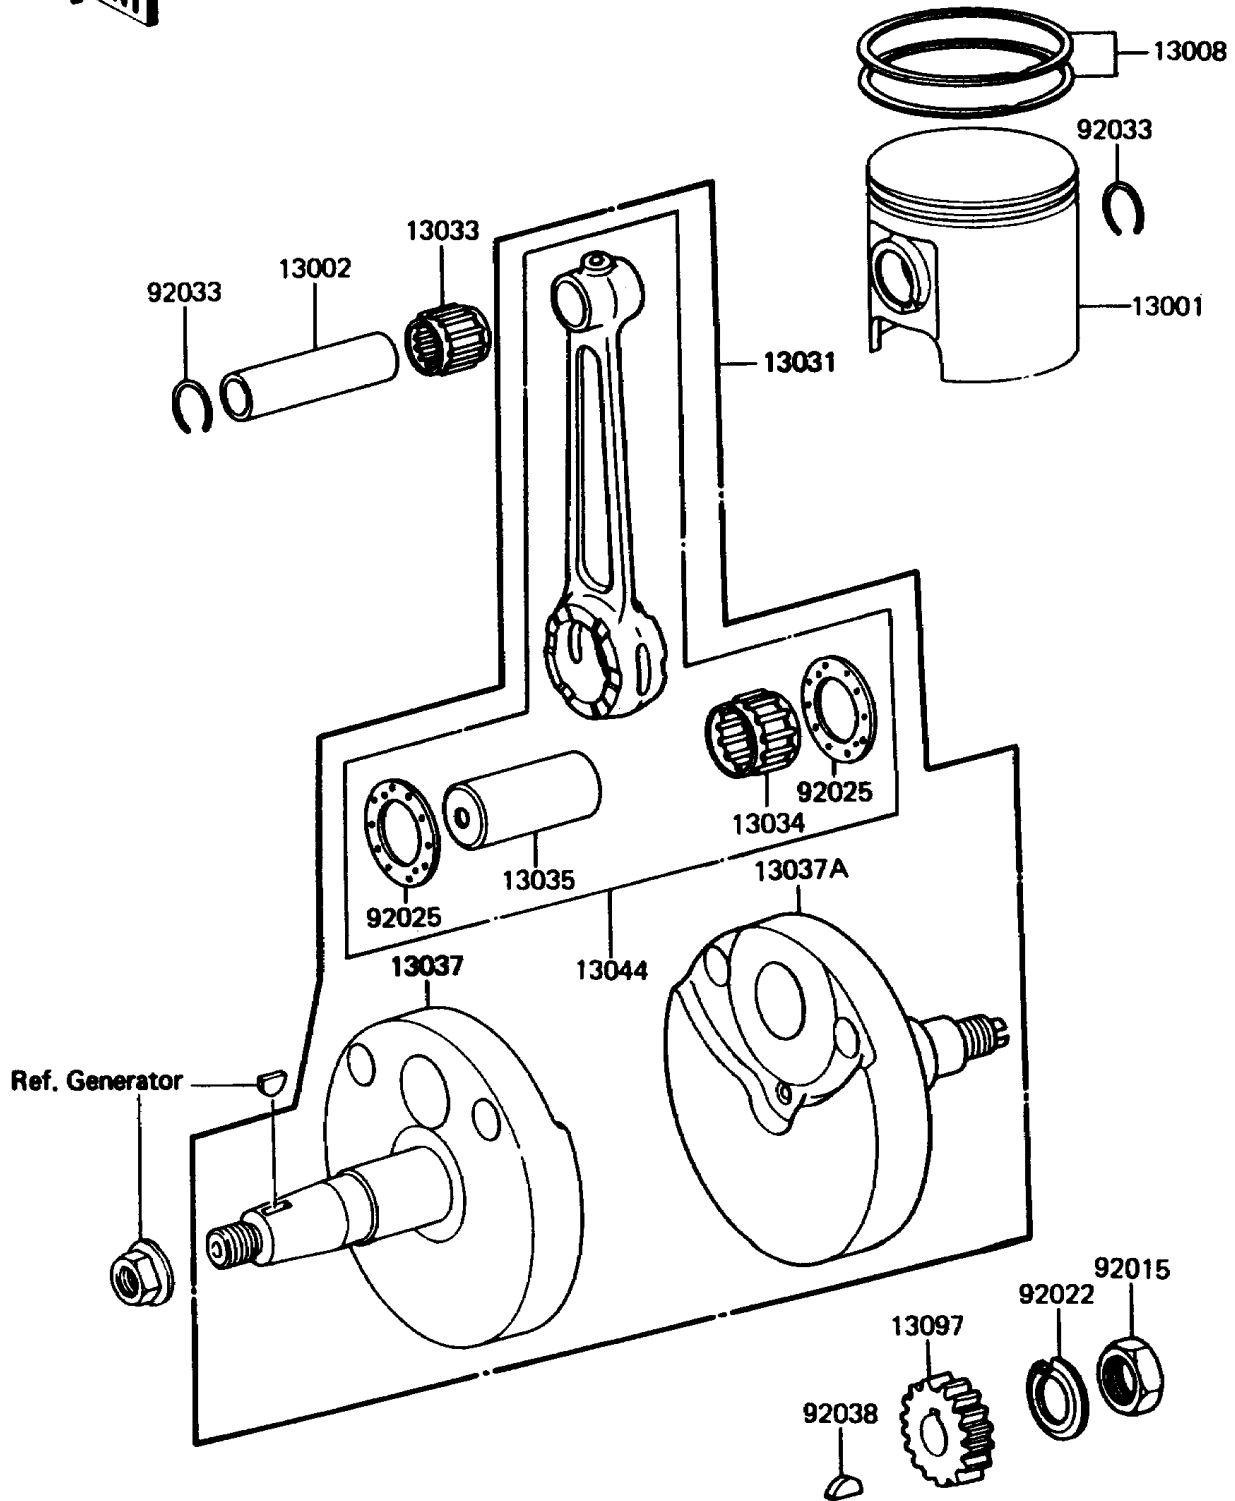

1985 KX60 PARTS DIAGRAM

Crankshaft/Piston(s)

E1320-0017

1985 KX60 PARTS LIST

Crankshaft/Piston(s)

ITEM NAME	PART NUMBER	QUANTITY
PISTON-ENGINE,(B) (Ref # 13001)	13001-1080	1
PIN-PISTON (Ref # 13002)	13002-1020	1
RING-SET-PISTON (Ref # 13008)	13008-5050	1
CRANKSHAFT-COMP (Ref # 13031)	13031-1169	1
BEARING-NEEDLE,72KTV030 (Ref # 13033)	13033-028	1
BEARING-BIG END,SKT202714EGS (Ref # 13034)	13034-1033	1
PIN-CRANK (Ref # 13035)	13035-1002	1
CRANKSHAFT,LH (Ref # 13037)	13037-1204	1
CRANKSHAFT,RH (Ref # 13037A)	13037-1220	1
SET-CONNECTING ROD (Ref # 13044)	13044-5024	1
GEAR-PRIMARY SPUR,22T (Ref # 13097)	13097-1055	1
NUT,12MM (Ref # 92015)	92015-006	1
WASHER,CLAW,12.5X25X0.8 (Ref # 92022)	92024-003	1
SHIM,20X34.5X1.0 (Ref # 92025)	92025-005	2
RING-SNAP,PISTON PIN (Ref # 92033)	92036-007	2
KEY,WOODRUFF (Ref # 92038)	92038-003	1