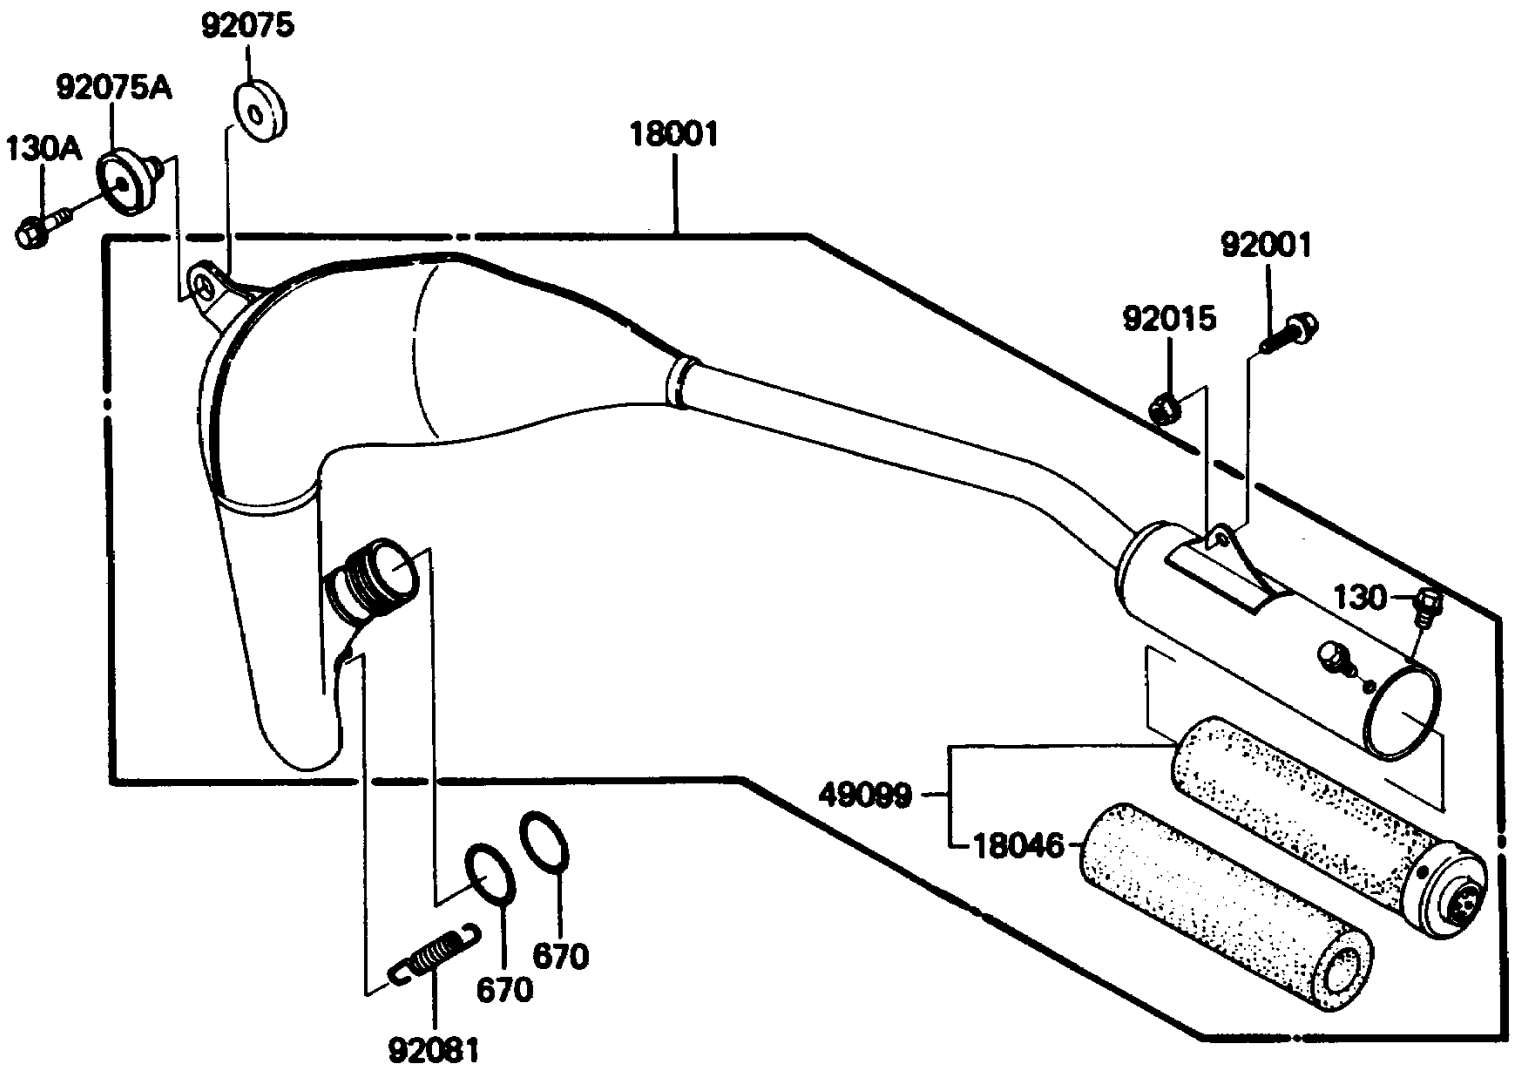

1985 KX60 PARTS DIAGRAM

Muffler(s)

E1140-0214

1985 KX60 PARTS LIST

Muffler(s)

ITEM NAME	PART NUMBER	QUANTITY
MUFFLER (Ref # 18001)	18001-1565	1
WOOL,BAFFLE PIPE (Ref # 18046)	18046-1020	1
BAFFLE-PIPE MUFFLER (Ref # 49099)	49099-1113	1
BOLT,W/WASHER,6X12 (Ref # 92001)	92001-1517	1
NUT,FLANGED,6MM (Ref # 92015)	92015-1078	1
DAMPER,9.3X28X7 (Ref # 92075)	92075-1571	1
DAMPER,MUFFLER (Ref # 92075A)	92075-1572	1
SPRING,MUFFLER CONNECTING (Ref # 92081)	18071-003	1
BOLT-FLANGED (Ref # 130)	130G0508	2
BOLT-FLANGED,6X25 (Ref # 130A)	130G0625	1
O RING,32MM (Ref # 670)	670E3032	2