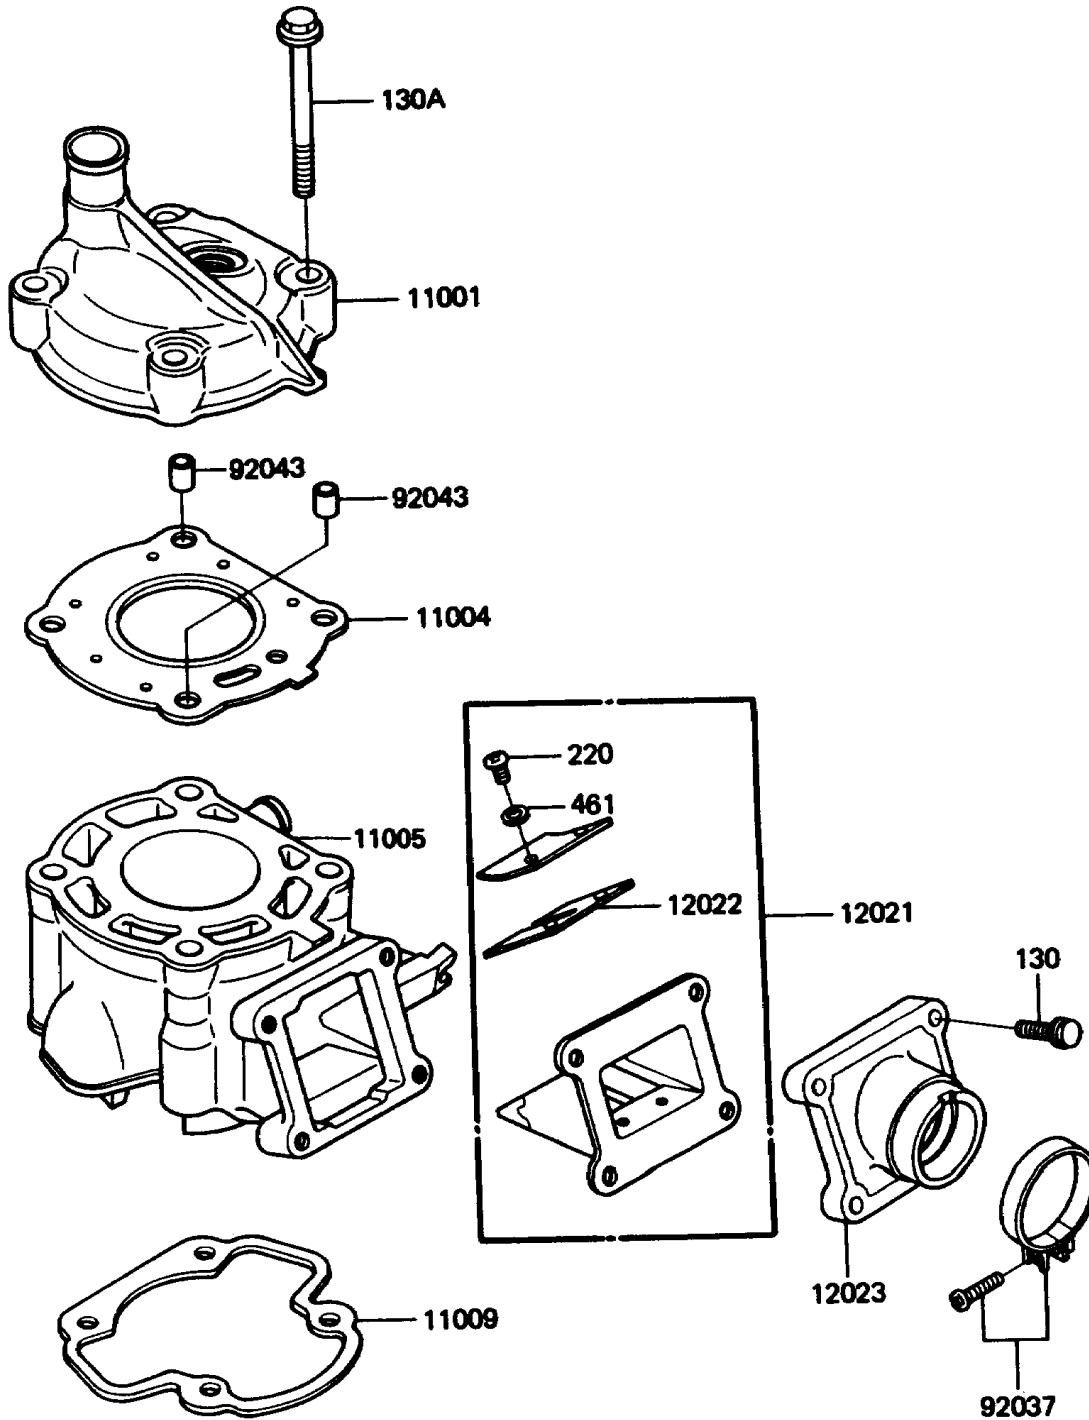

1987 KX60

PARTS DIAGRAM

Cylinder Head/Cylinder

E1110-0021

1987 KX60

PARTS LIST

Cylinder Head/Cylinder

ITEM NAME	PART NUMBER	QUANTITY
HEAD-CYLINDER (Ref # 11001)	11001-1175	1
GASKET-HEAD (Ref # 11004)	11004-1118	1
CYLINDER-ENGINE (Ref # 11005)	11005-1378	1
GASKET,CYLINDER BASE (Ref # 11009)	11009-1310	1
VALVE-ASSY-REED (Ref # 12021)	12021-1015	1
VALVE-REED (Ref # 12022)	12022-1013	2
HOLDER-VALVE,REED (Ref # 12023)	12023-1019	1
CLAMP (Ref # 92037)	92037-1305	1
PIN,DOWEL,10X14 (Ref # 92043)	92043-1037	2
BOLT-FLANGED,6X20 (Ref # 130)	130G0620	4
BOLT-FLANGED (Ref # 130A)	130P08105	4
SCREW-PAN-CROS (Ref # 220)	220B0308	4
WASHER-SPRING,3MM (Ref # 461)	461F0300	4